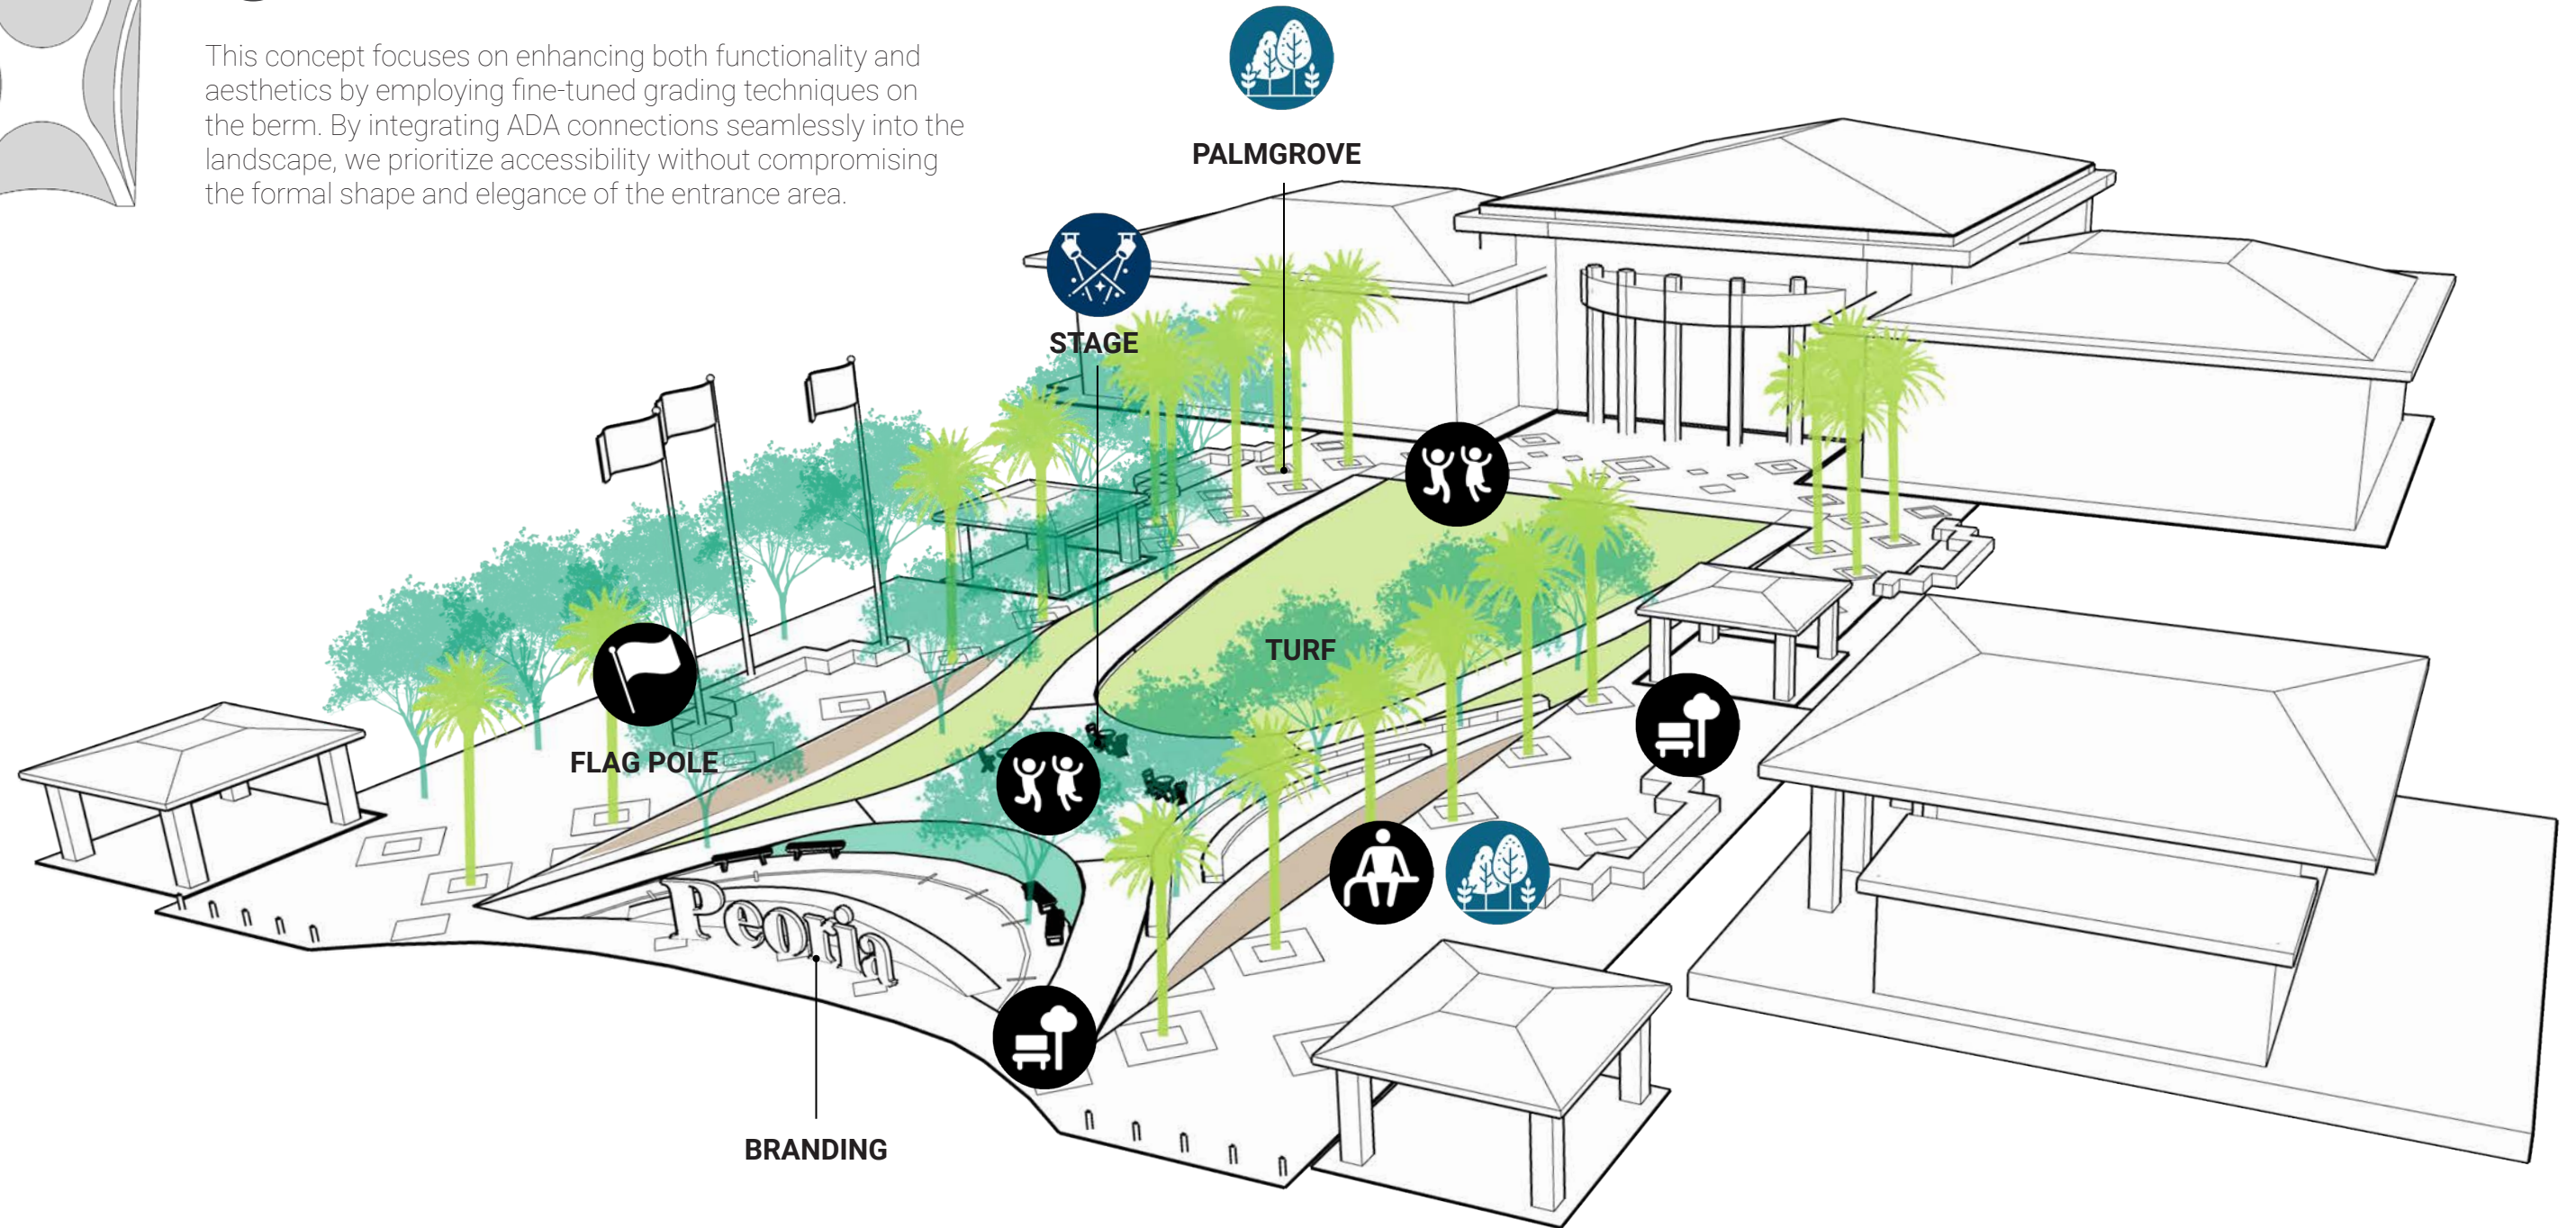

# 01

This concept focuses on enhancing both functionality and aesthetics by employing fine-tuned grading techniques on the berm. By integrating ADA connections seamlessly into the landscape, we prioritize accessibility without compromising the formal shape and elegance of the entrance area.

## PEORIA ENTRY FEATURE | CONCEPT 01 - DIAGRAM

**PEORIA ENTRY FEATURE | CONCEPT 01 - PLAN VIEW**

**PEORIA ENTRY FEATURE | CONCEPT 01 - PERSPECTIVE**

**PEORIA ENTRY FEATURE | CONCEPT 01 - PERSPECTIVE**

**PEORIA ENTRY FEATURE | CONCEPT 01 - PERSPECTIVE**