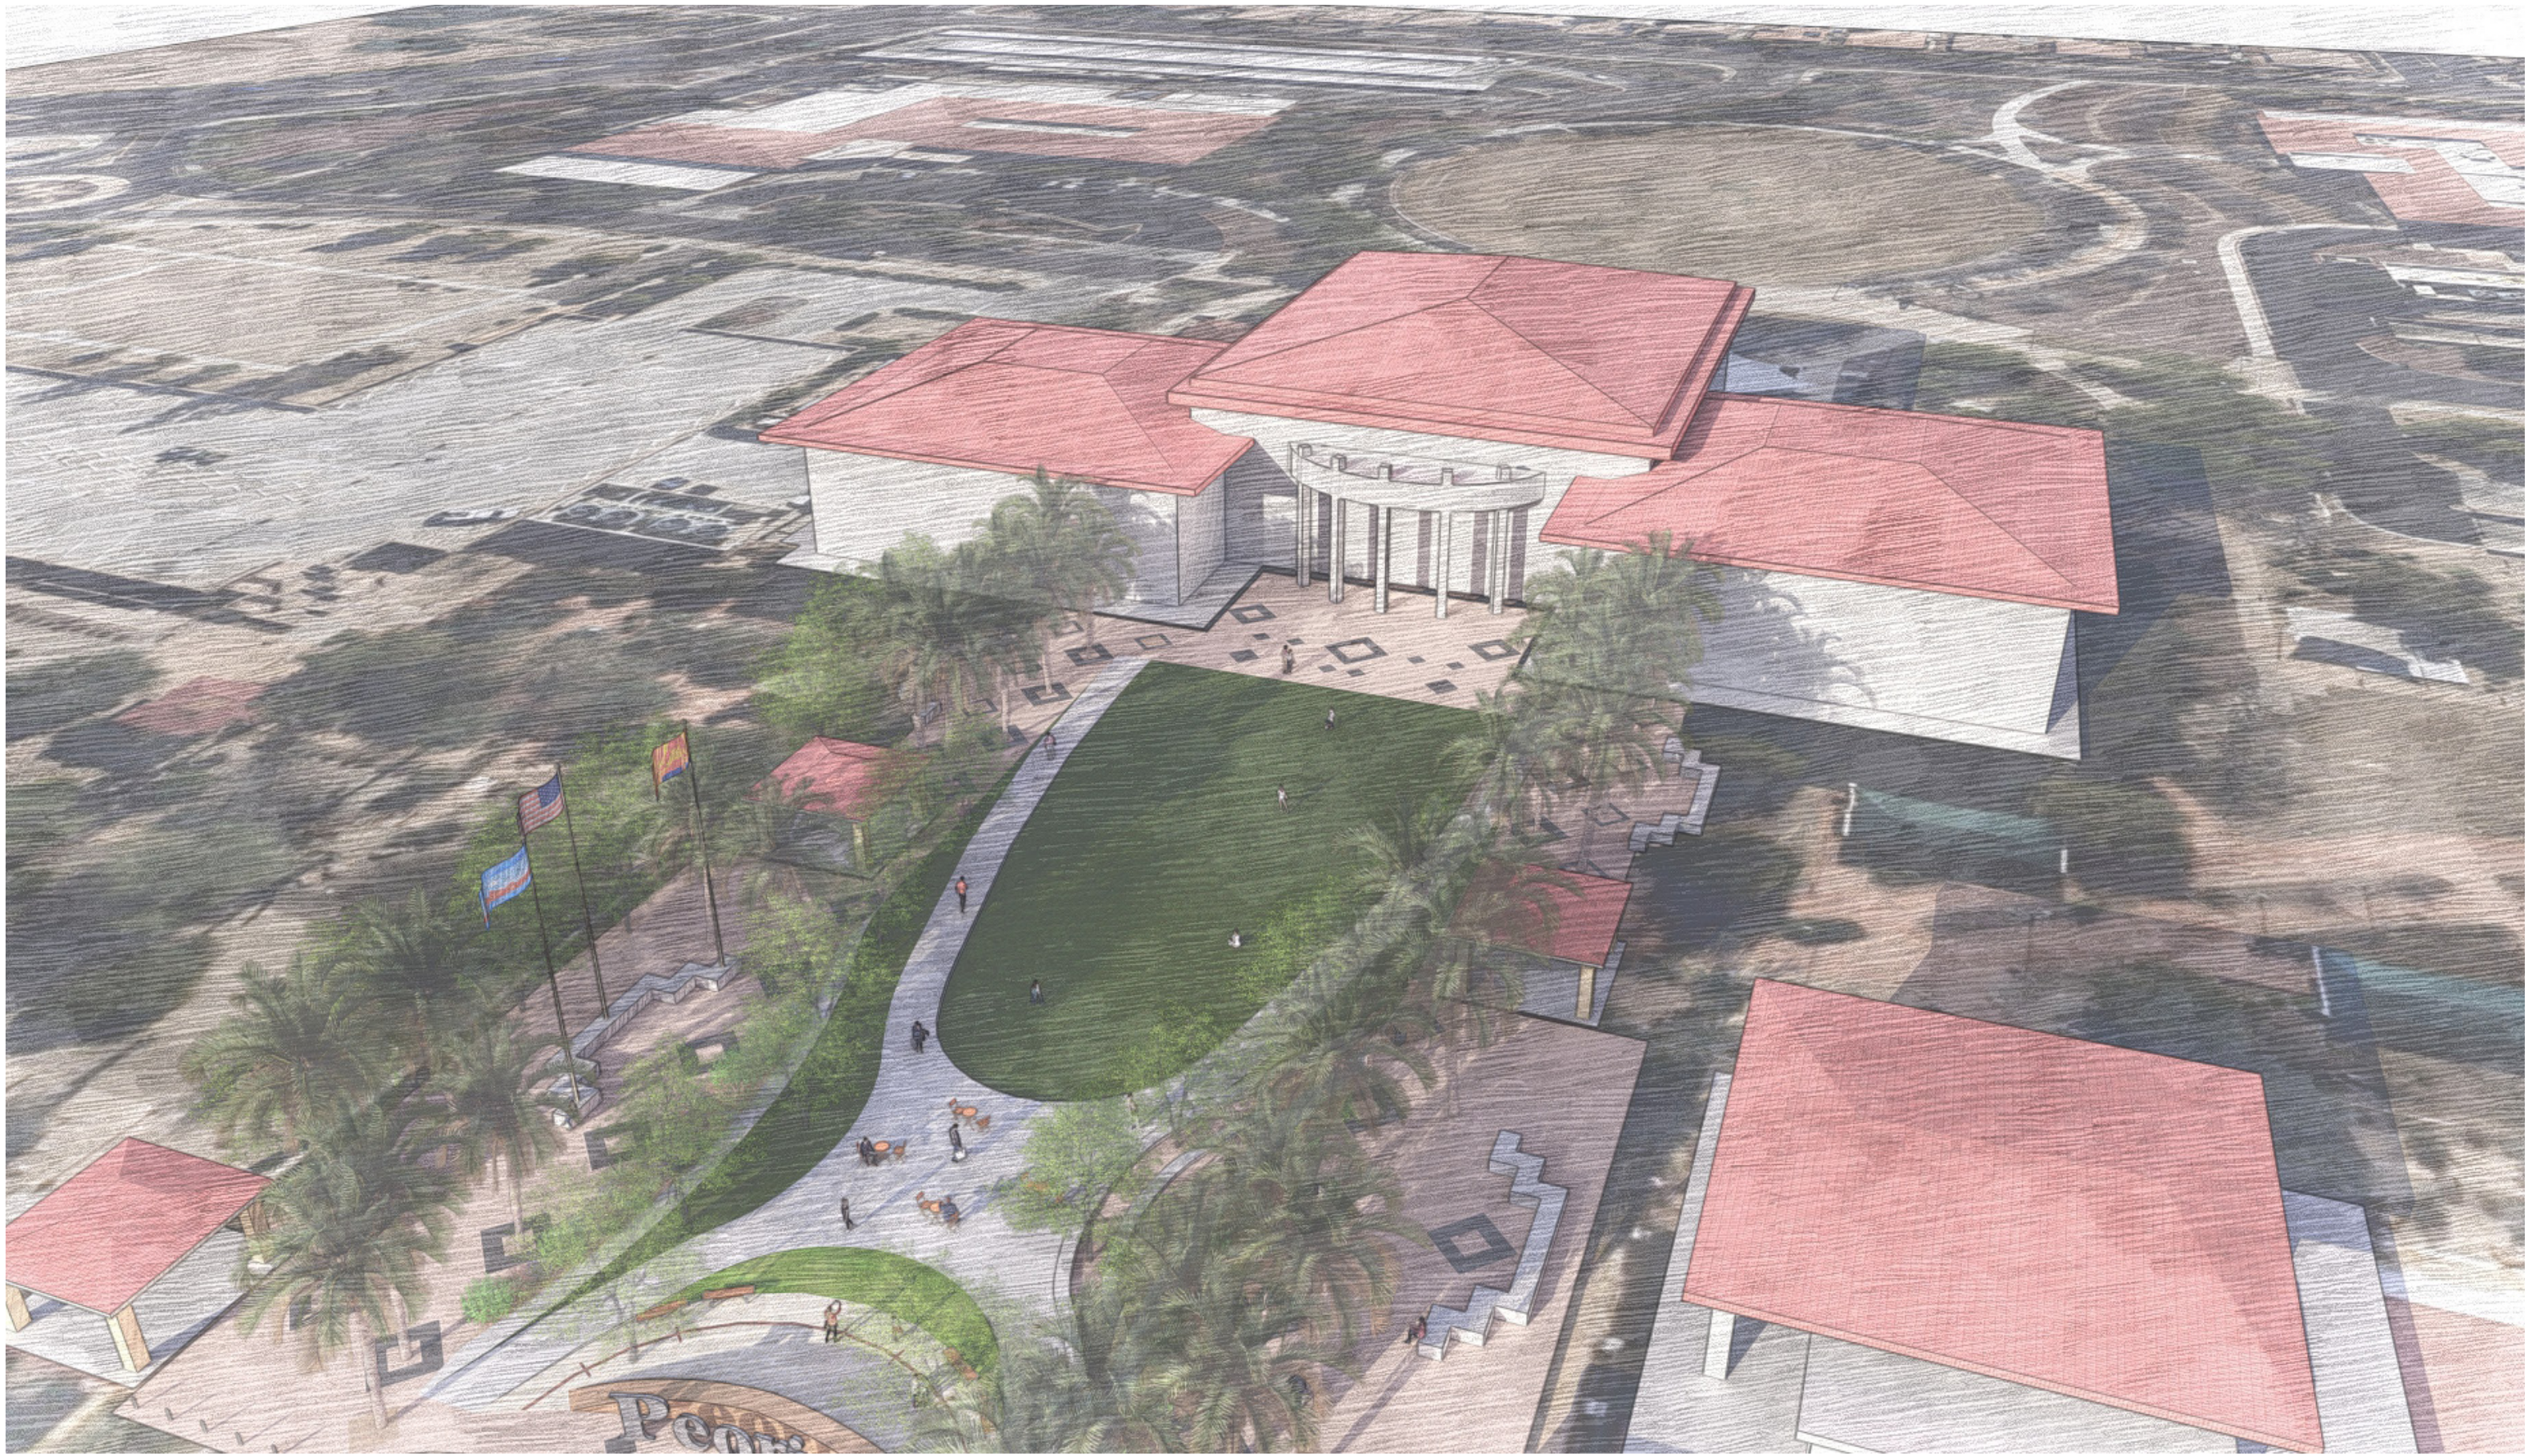

# 01

This concept focuses on enhancing both functionality and aesthetics by employing fine-tuned grading techniques on the berm. By integrating ADA connections seamlessly into the landscape, we prioritize accessibility without compromising the formal shape and elegance of the entrance area.

## PEORIA ENTRY FEATURE | CONCEPT 01 - DIAGRAM

**PEORIA ENTRY FEATURE | CONCEPT 01 - PLAN VIEW**

**PEORIA ENTRY FEATURE | CONCEPT 01 - PERSPECTIVE**

**PEORIA ENTRY FEATURE | CONCEPT 01 - PERSPECTIVE**

**PEORIA ENTRY FEATURE | CONCEPT 01 - PERSPECTIVE**