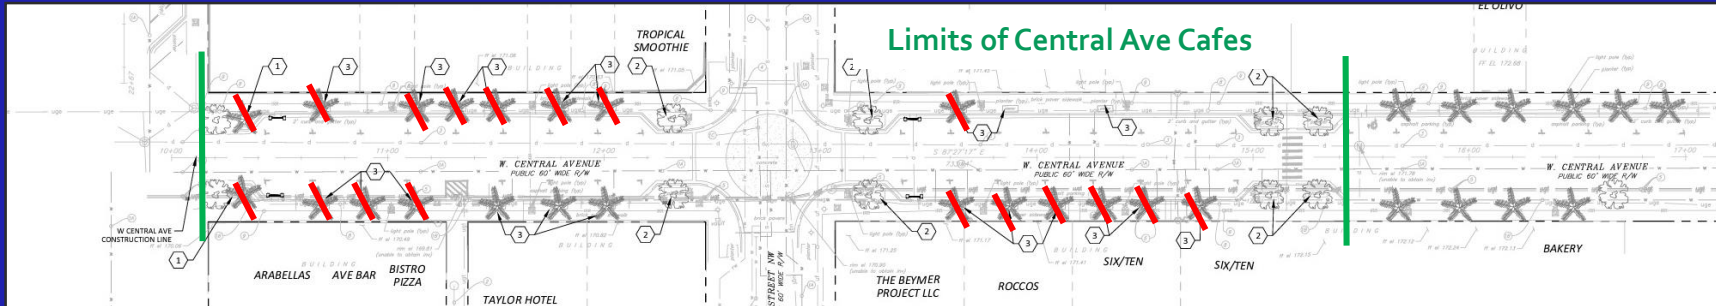

Tree Demo Plan

Approximate Location of New Trees

Typical Tree Planter

CYPRESS TREES IN CAFES AND STREETSCAPES

- Recommendation from an Urban Forestry Consultant based on many factors –
- Right tree - Right place
- Bald Cypress
 - 10-12 ft height with a 4-5 ft spread
 - 3 inch caliper trunk
 - Trees will grow in the space they are afforded
 - Will not have knees in urban/non wet environment