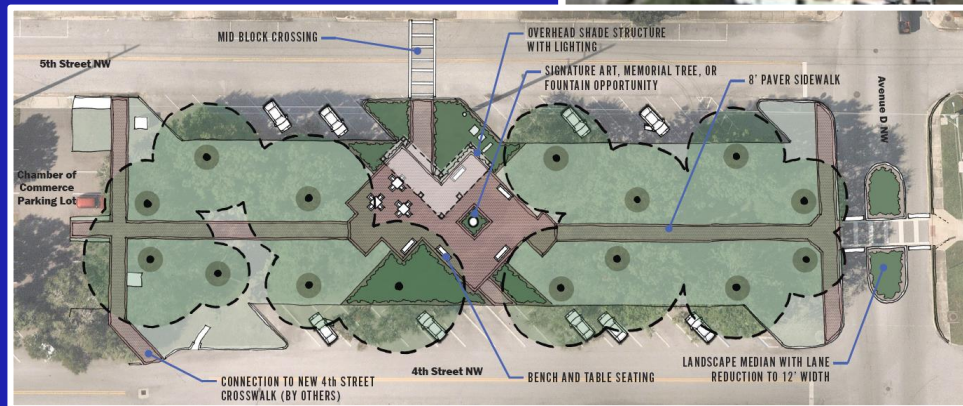

DOWNTOWN PROJECTS

Downtown Business Partners

*W*INTER HAVEN

The Chain of Lakes City

JOYCE B DAVIS PARK RENOVATION

SIDEWALK CAFÉS

SIDEWALK CAFÉS SEQUENCE OF WORK

CENTRAL AVENUE TREES – NEW AND OLD

Tree Demo Plan

Approximate Location of New Trees

Typical Tree Planter

CYPRESS TREES IN CAFES AND STREETSCAPES

- Recommendation from an Urban Forestry Consultant based on many factors –
- Right tree - Right place
- Bald Cypress
 - 10-12 ft height with a 4-5 ft spread
 - 3 inch caliper trunk
 - Trees will grow in the space they are afforded
 - Will not have knees in urban/non wet environment

DuMor

DuMor

SIDEWALK CAFÉ AREAS

SIDEWALK CAFÉ AREAS

STREETSCAPES AND SIDEWALK CAFÉ AREAS