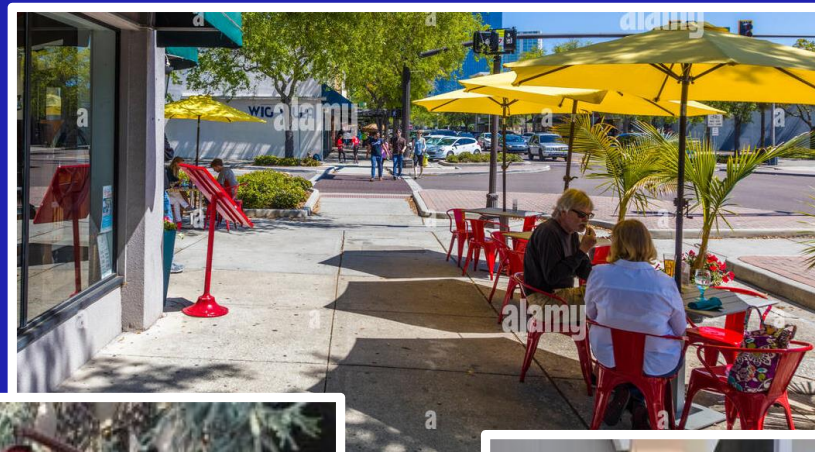

SIDEWALK CAFÉ AREAS