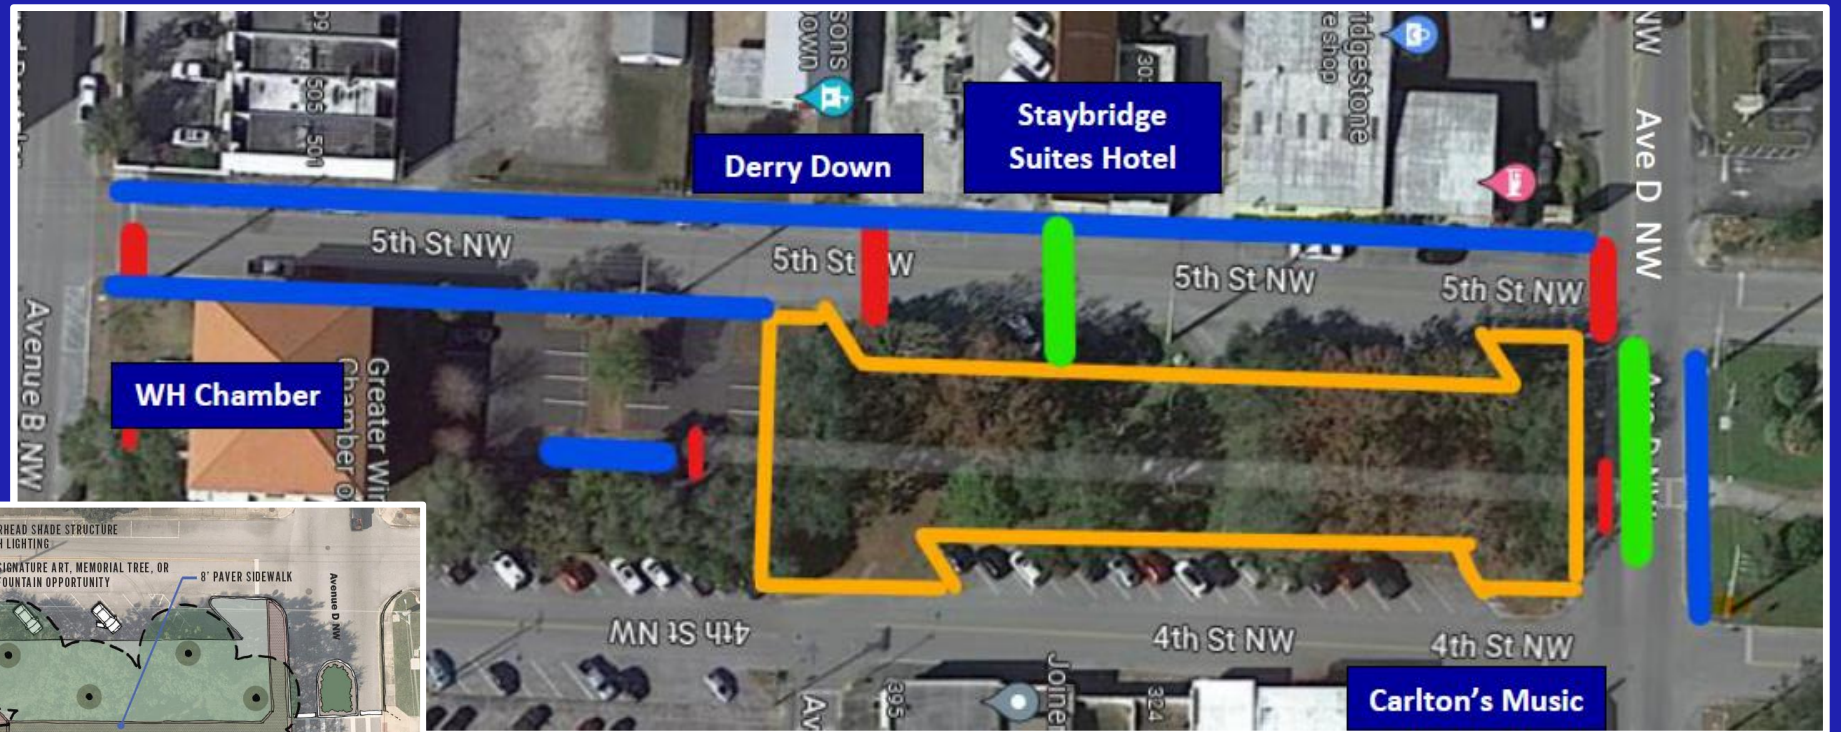

JOYCE B DAVIS PARK RENOVATION