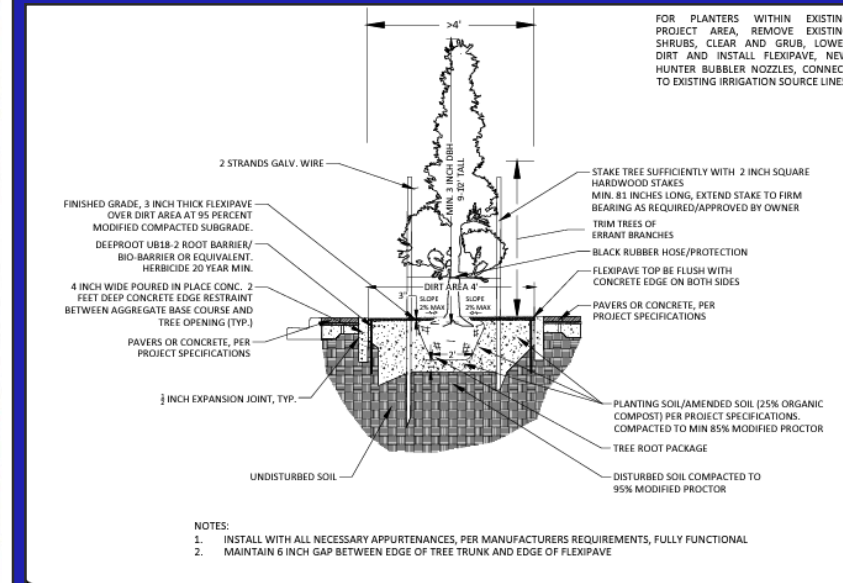

Tree Demo Plan

Approximate Location of New Trees

Typical Tree Planter

CYPRESS TREES IN CAFES AND STREETSCAPES

- Recommendation from an Urban Forestry Consultant based on many factors –
- Right tree - Right place
- Bald Cypress
 - 10-12 ft height with a 4-5 ft spread
 - 3 inch caliper trunk
 - Trees will grow in the space they are afforded
 - Will not have knees in urban/non wet environment