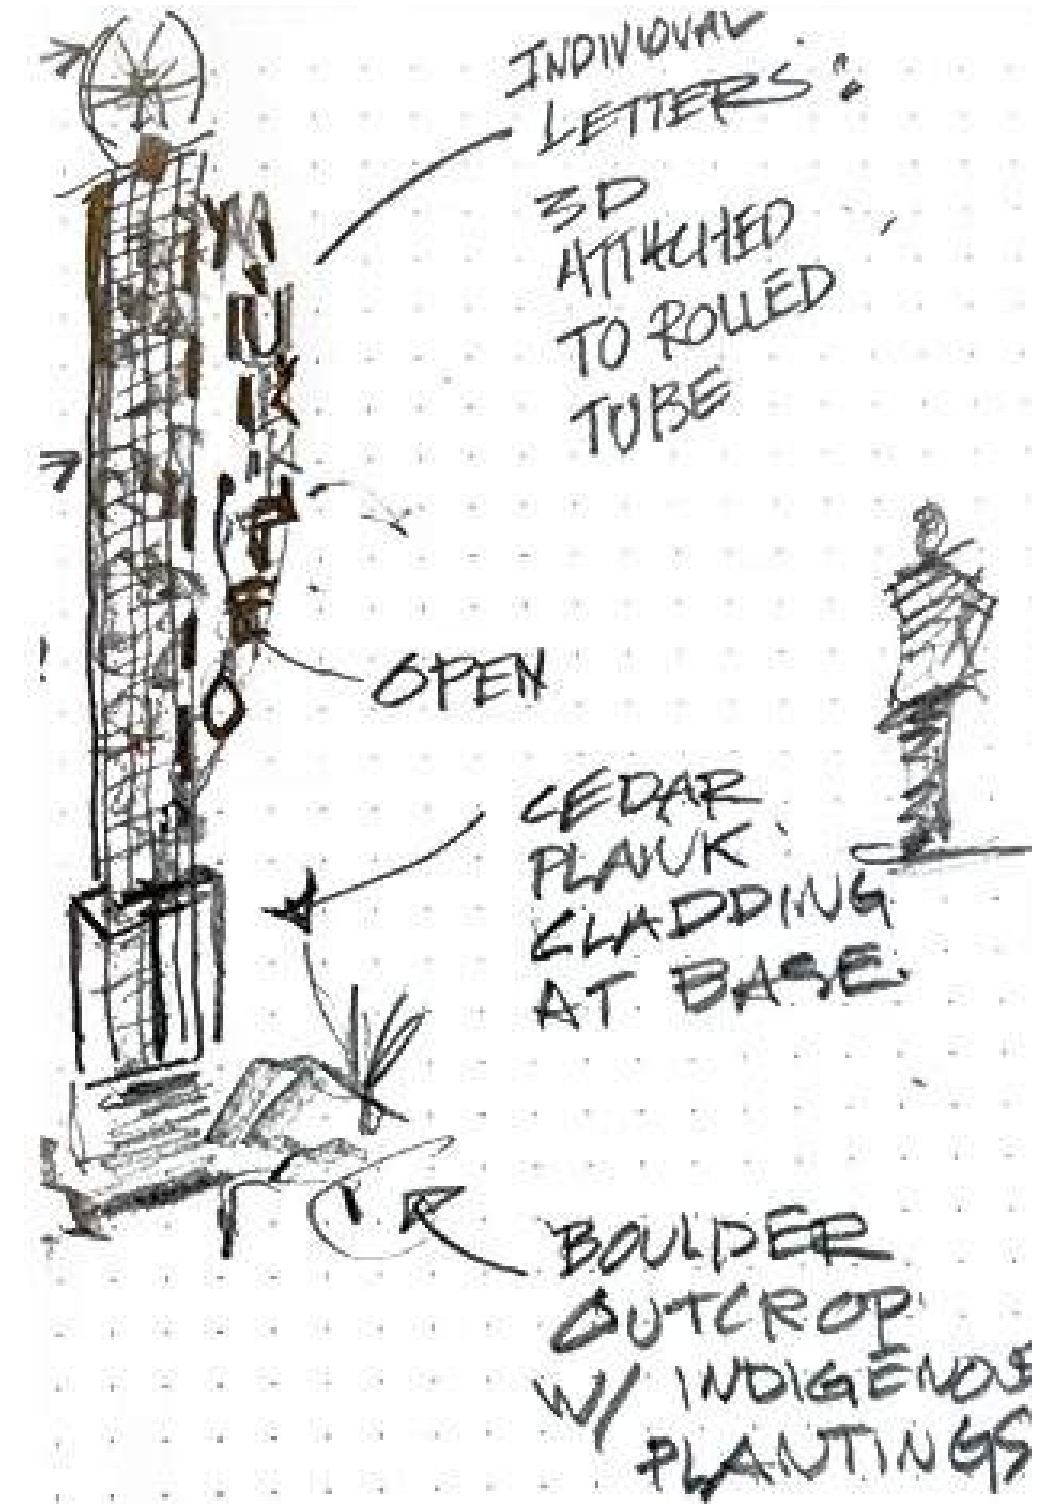

- 1. Lacks civic scale and legibility.
- 2. Wood structure is deteriorating.

EXISTING SIGN CONDITIONS

1. Lacks civic scale and legibility.
2. Wood structure is deteriorating.
3. Paint is peeling off.

GATEWAY SIGN LOCATIONS

Mukilteo Ferry Terminal

Mukilteo Light station

Big Gulch Trail

PROJECT INTRODUCTION

DESIGN STUDIES

PROJECT INTRODUCTION

SCHEDULE AND PROCESS TO DATE

MODERATOR CHECK-IN FOR CHAT QUESTIONS

GATEWAY SIGN CONCEPTS

GATEWAY SIGN CONCEPTS

Gateway Sign Locations:

GATEWAY SIGN CONCEPTS

Gateway Sign Concept A:

- Mukilteo Lighthouse
- Sense of Transparency & Lightness
- Warm Material
- Wood & Steel Reference History

GATEWAY SIGN CONCEPTS

Gateway Sign Concept A, inspired by:

- Mukilteo Lighthouse
- Sense of Transparency & Lightness
- Warm Material
- Wood & Steel Reference History

Horizontal

Vertical

GATEWAY SIGN CONCEPTS