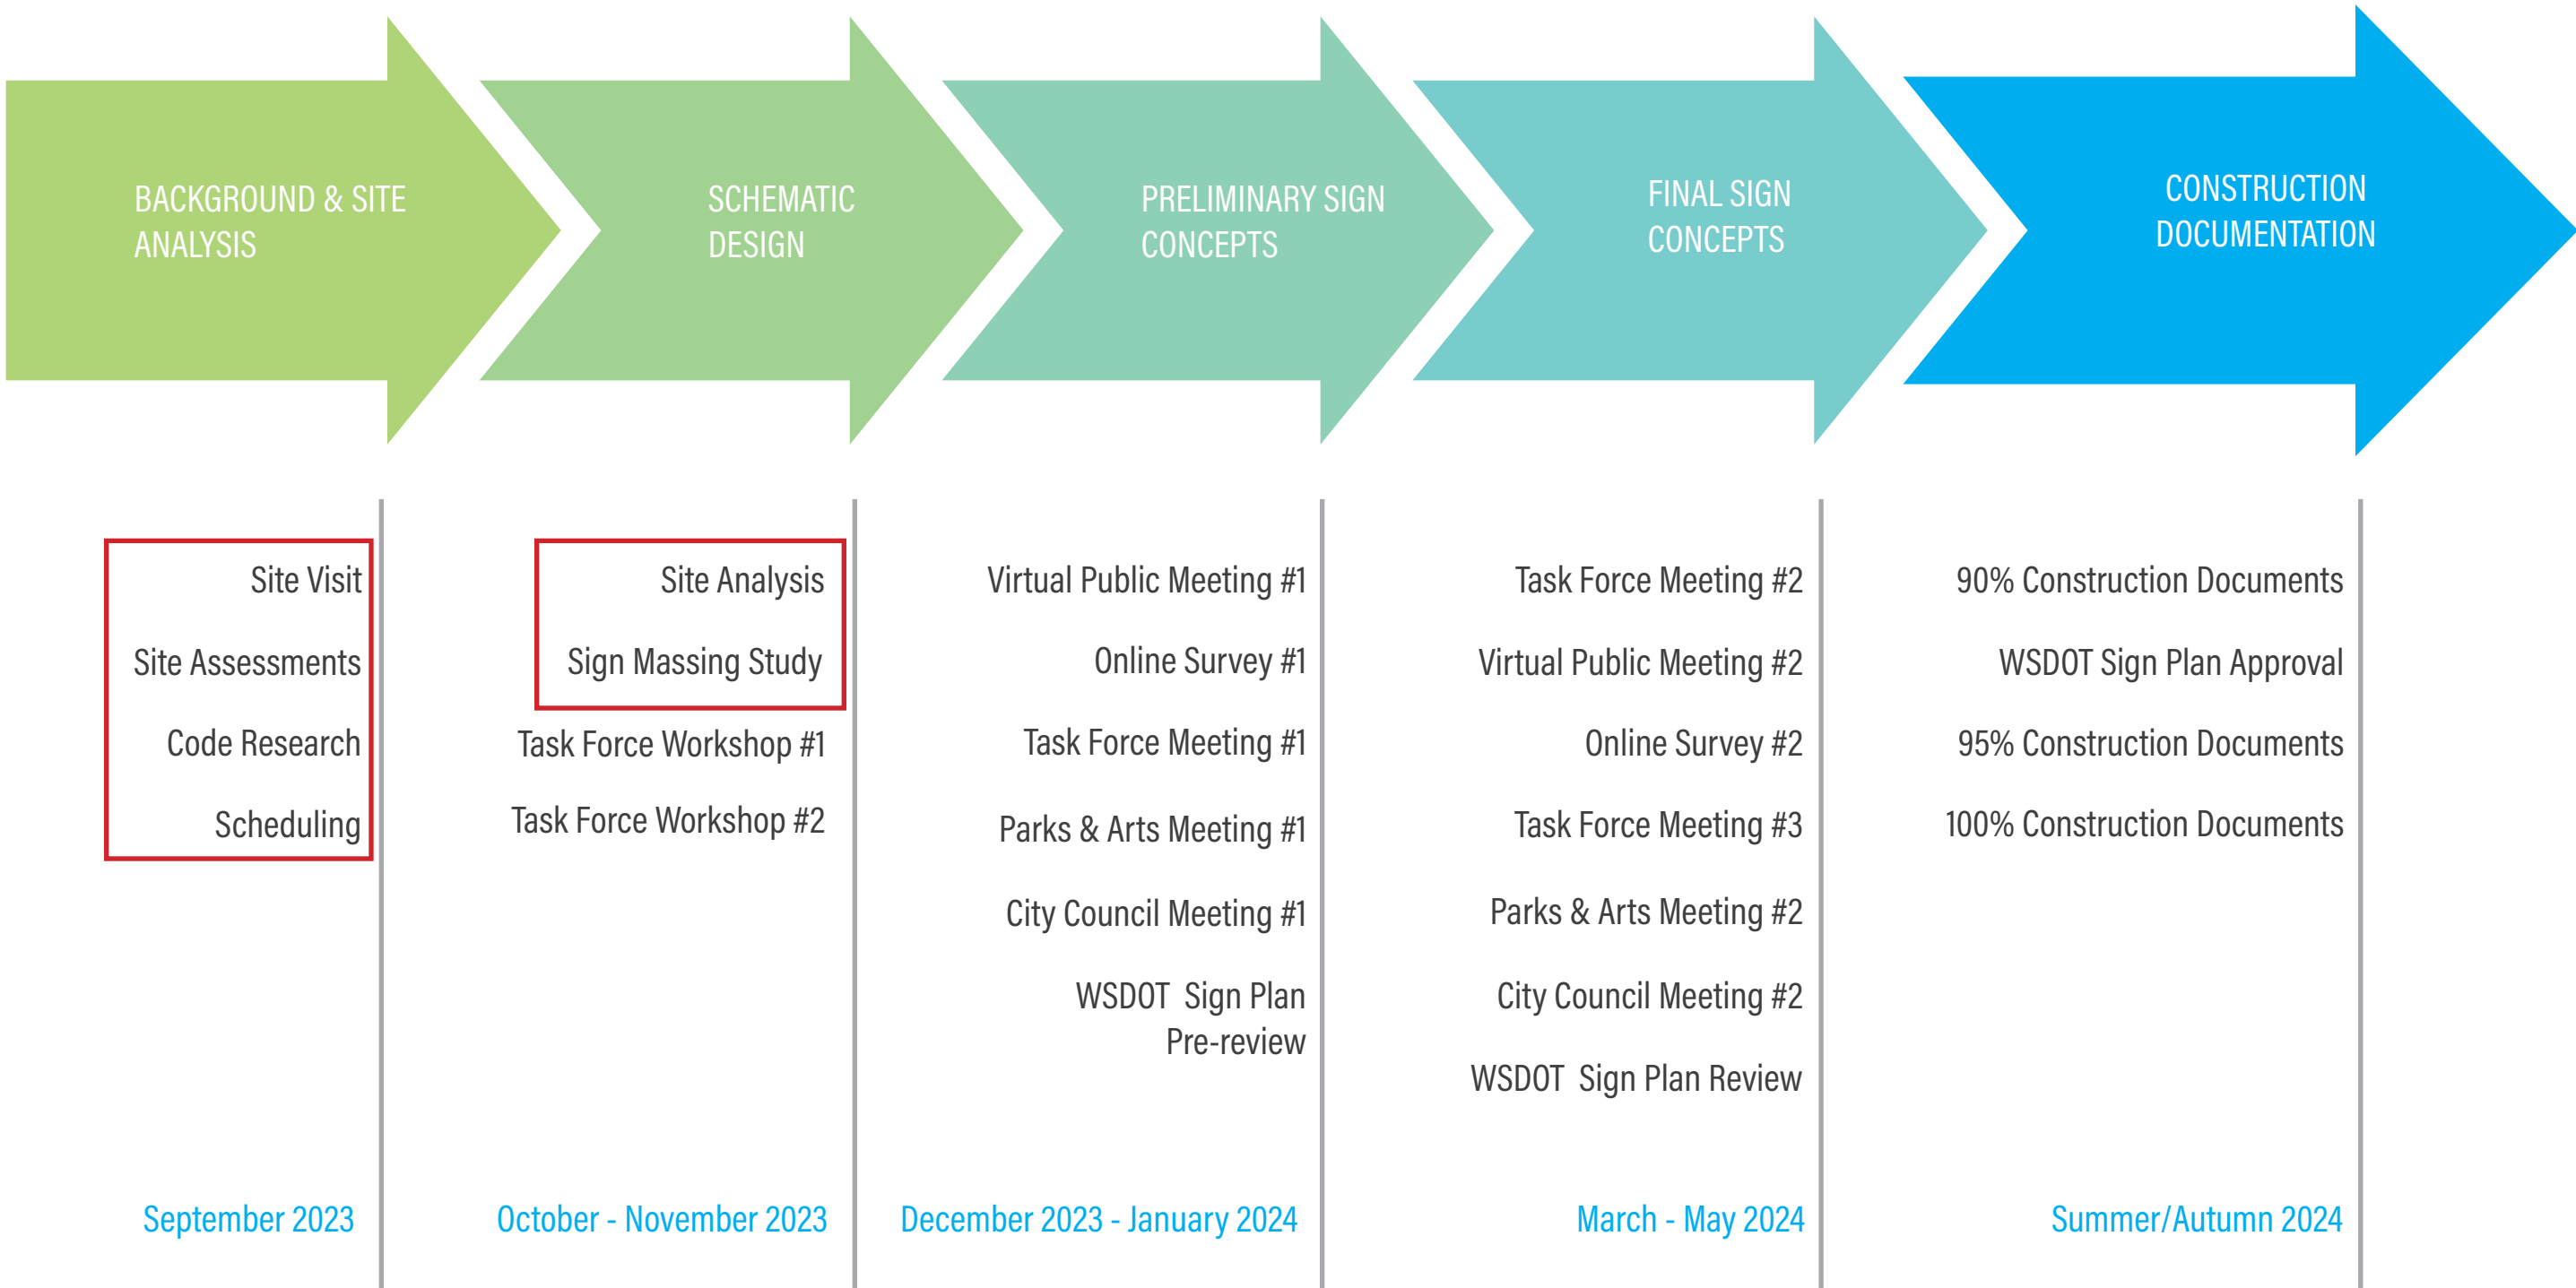

- 1. Lacks civic scale and legibility.
- 2. Wood structure is deteriorating.

EXISTING SIGN CONDITIONS

1. Lacks civic scale and legibility.
2. Wood structure is deteriorating.
3. Paint is peeling off.

GATEWAY SIGN LOCATIONS

PARK SIGN LOCATIONS

PROJECT INTRODUCTION

SCHEDULE AND PROCESS TO DATE

PROJECT INTRODUCTION

SITE ANALYSIS AND STUDIES

- ▶ Visit locations.
- ▶ Limited space and constraints.
- ▶ Will need Vertical and Horizontal signs.