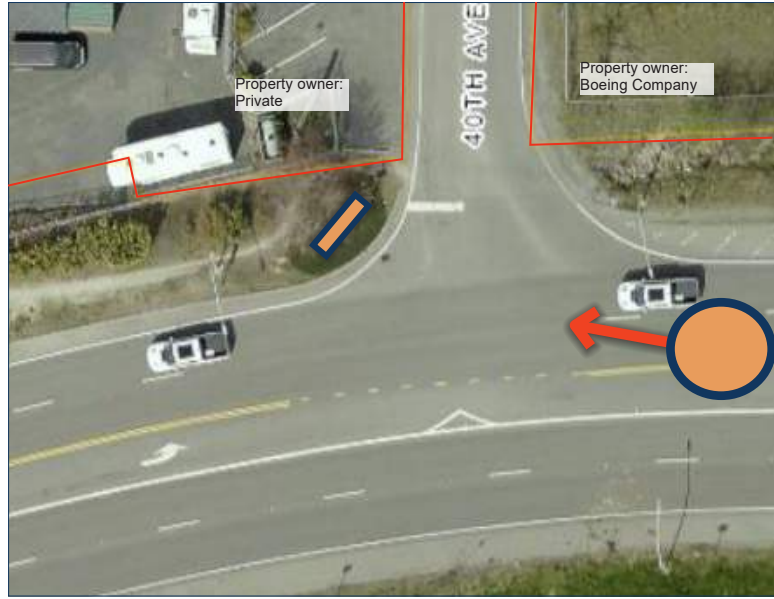

GATEWAY SIGN CONCEPTS

Gateway Sign Concept B, inspired by:

- Rolling view of islands on horizon.
- Wind and waves on the water.
- The sun setting along waterfront.
- Hills & gulches in the community.

Horizontal

Vertical

GATEWAY SIGN CONCEPTS

Gateway Sign Concept B:

Mukilteo Speedway

1

Vertical Sign

GATEWAY SIGN CONCEPTS

Gateway Sign Concept B: