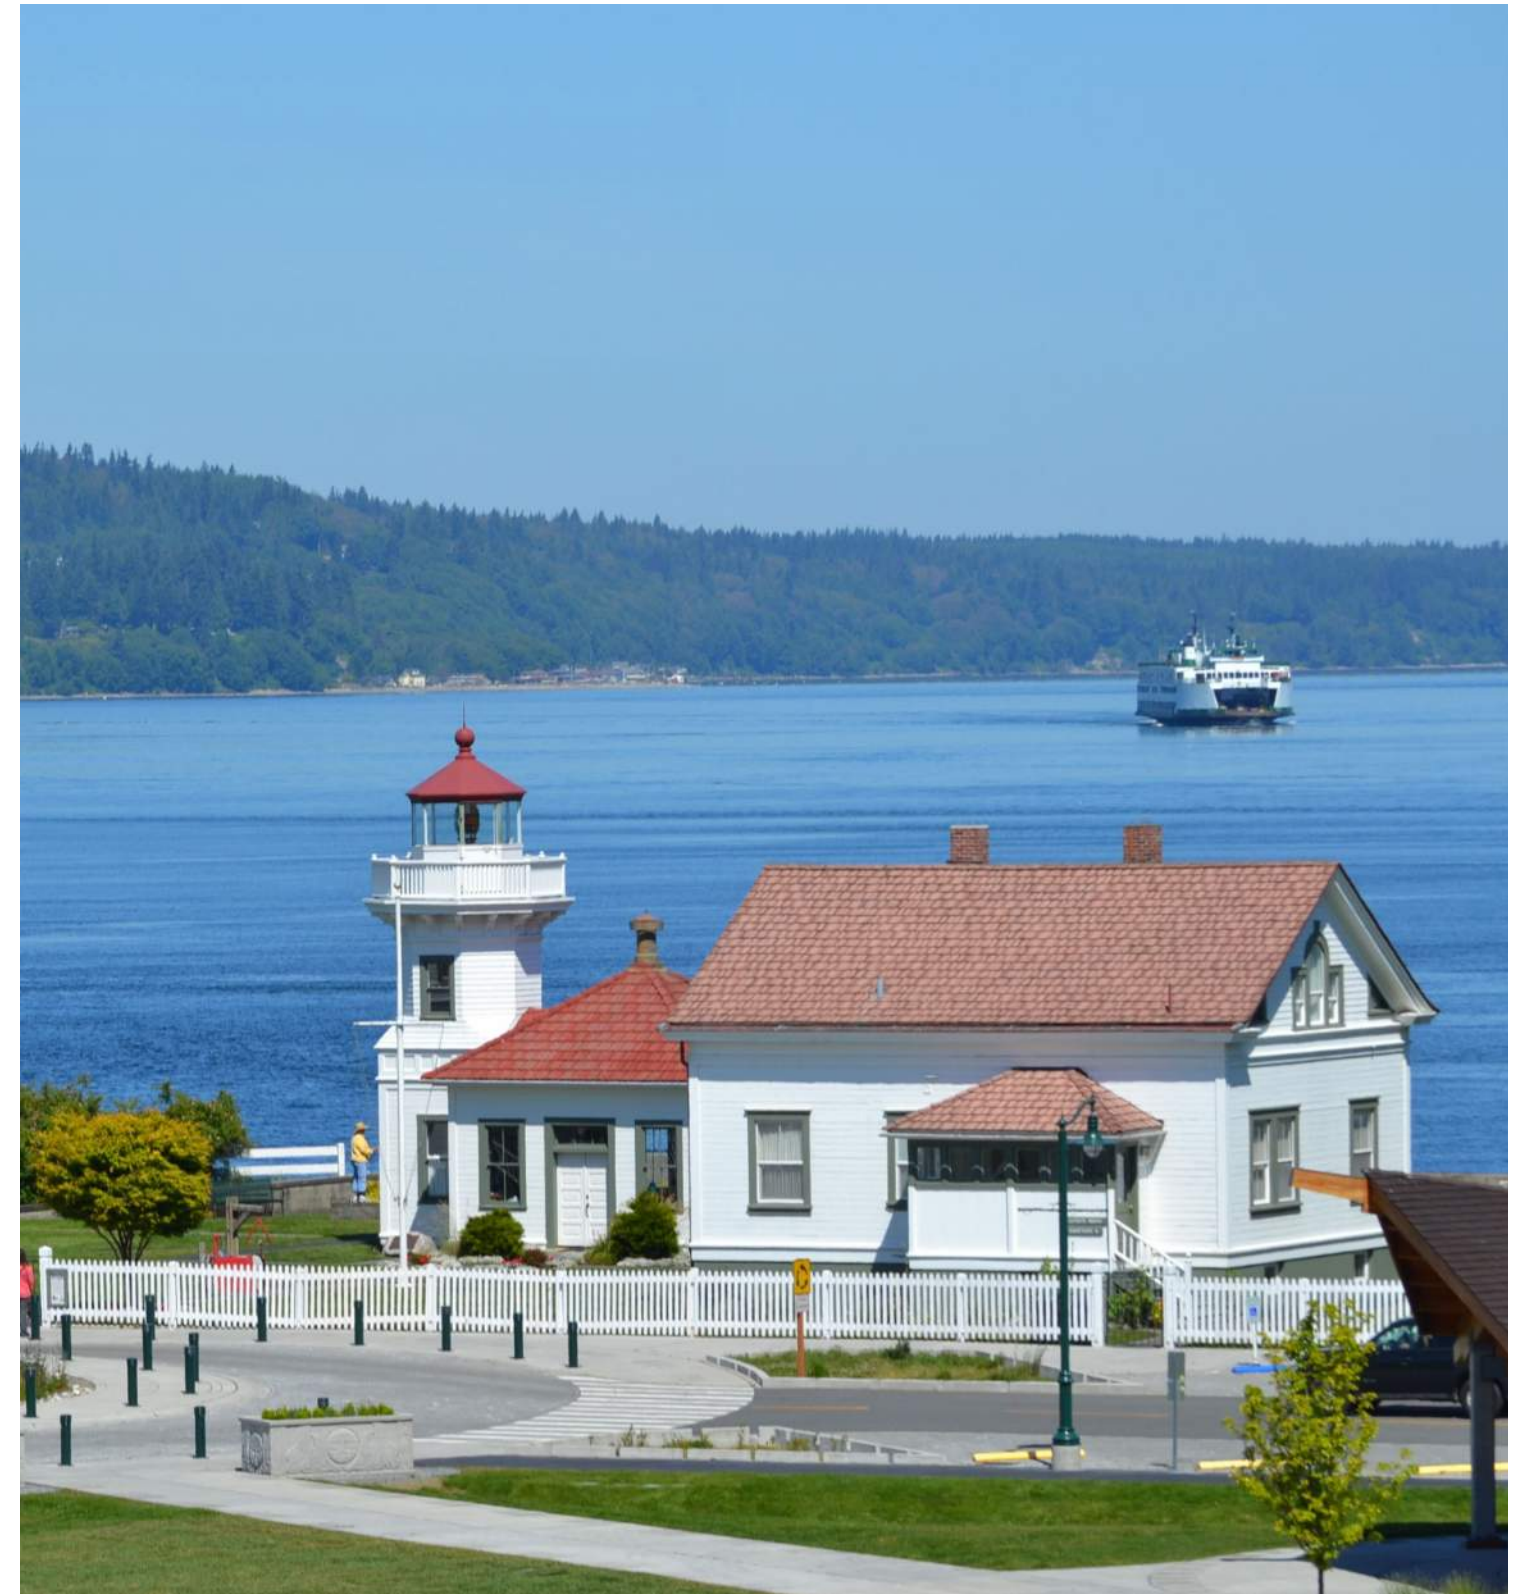

GATEWAY SIGN CONCEPTS

Gateway Sign Concept A:

4 **W. Mukilteo Blvd.**
Horizontal Sign

GATEWAY SIGN CONCEPTS

Gateway Sign Concept B:

- Rolling view of islands on horizon.
- Wind and waves on the water.
- The sun setting along waterfront.
- Hills & gulches in the community.

GATEWAY SIGN CONCEPTS

Gateway Sign Concept B, inspired by:

- Rolling view of islands on horizon.
- Wind and waves on the water.
- The sun setting along waterfront.
- Hills & gulches in the community.

Horizontal