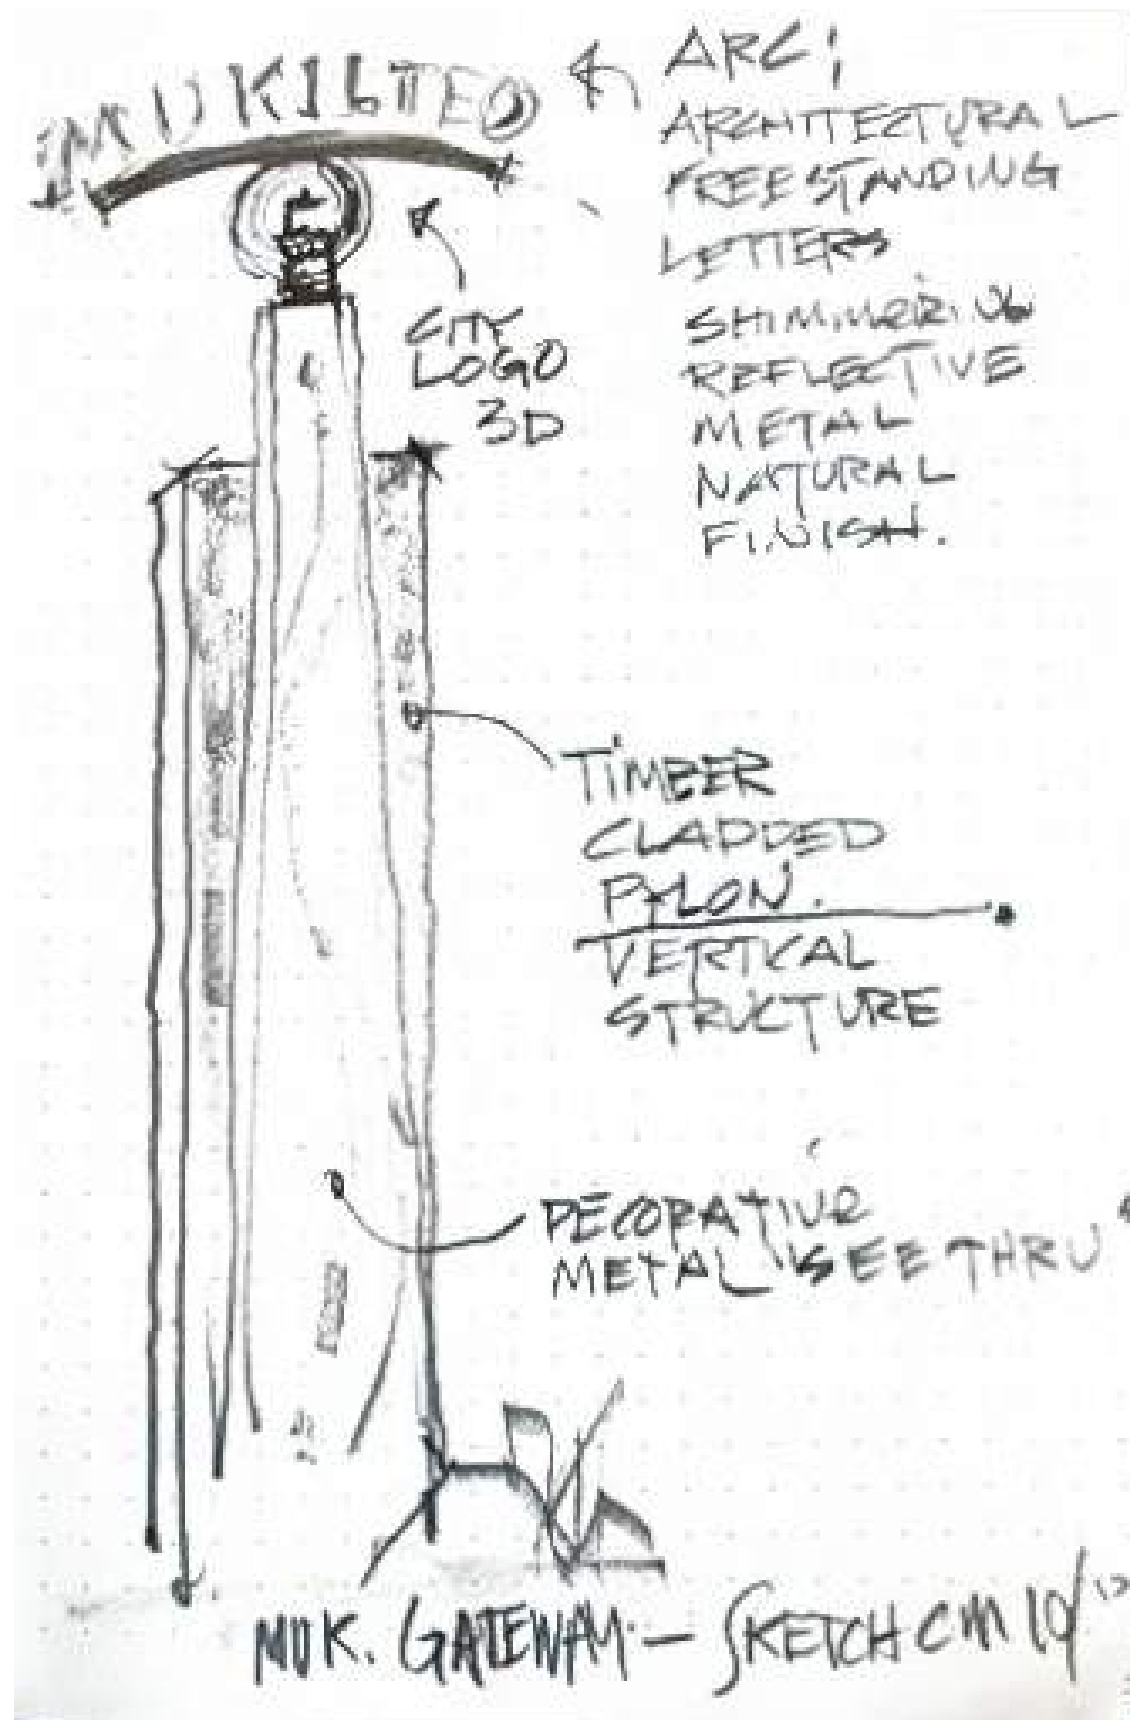

Mukilteo Ferry Terminal

Mukilteo Light station

Big Gulch Trail

PROJECT INTRODUCTION

DESIGN STUDIES

PROJECT INTRODUCTION

SCHEDULE AND PROCESS TO DATE

MODERATOR CHECK-IN FOR CHAT QUESTIONS

GATEWAY SIGN CONCEPTS

GATEWAY SIGN CONCEPTS

Gateway Sign Locations:

GATEWAY SIGN CONCEPTS

Gateway Sign Concept A:

- Mukilteo Lighthouse
- Sense of Transparency & Lightness
- Warm Material
- Wood & Steel Reference History

GATEWAY SIGN CONCEPTS

Gateway Sign Concept A, inspired by:

- Mukilteo Lighthouse
- Sense of Transparency & Lightness
- Warm Material
- Wood & Steel Reference History

Horizontal

Vertical

GATEWAY SIGN CONCEPTS