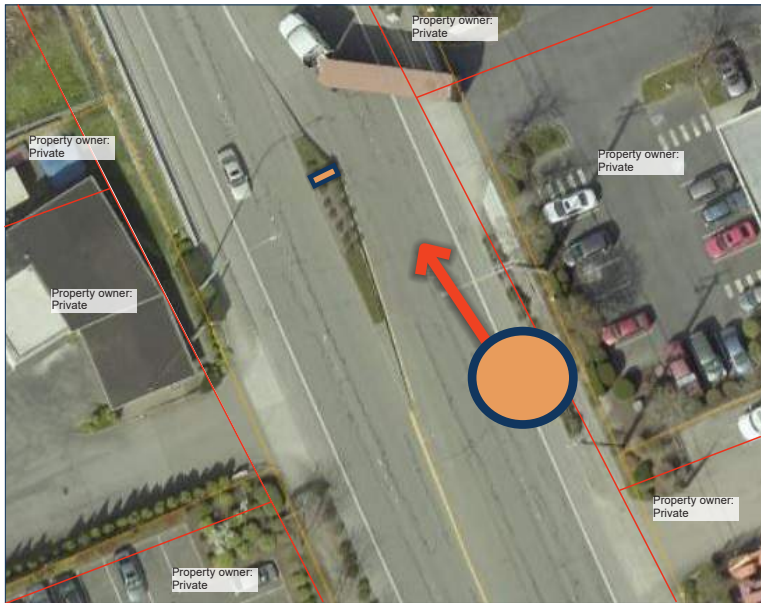

Gateway Sign Concept C, inspired by:

- Civic Mukilteo Architecture.
- Wood timber and framing.
- Strong vertical and horizontal lines.

Horizontal

Vertical

GATEWAY SIGN CONCEPTS

Gateway Sign Concept C:

1 Mukilteo Speedway
Vertical Sign