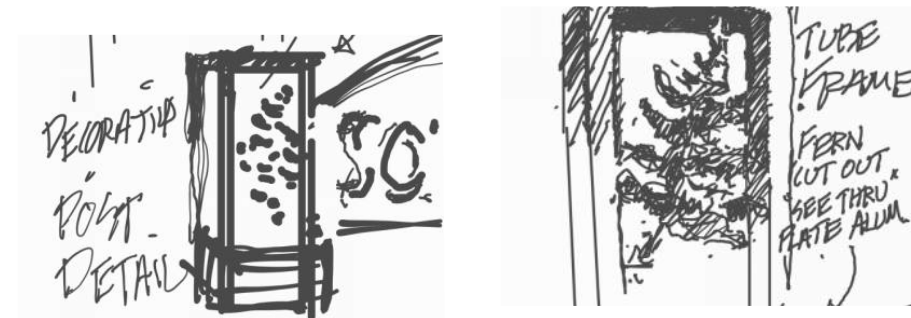

Mukilteo Ferry Terminal

Mukilteo Light station

Big Gulch Trail

PROJECT INTRODUCTION

DESIGN STUDIES

PROJECT INTRODUCTION

SCHEDULE AND PROCESS TO DATE

MODERATOR CHECK-IN FOR CHAT QUESTIONS

GATEWAY SIGN CONCEPTS

GATEWAY SIGN CONCEPTS

Gateway Sign Locations:

GATEWAY SIGN CONCEPTS

Gateway Sign Concept A:

- Mukilteo Lighthouse
- Sense of Transparency & Lightness
- Warm Material
- Wood & Steel Reference History