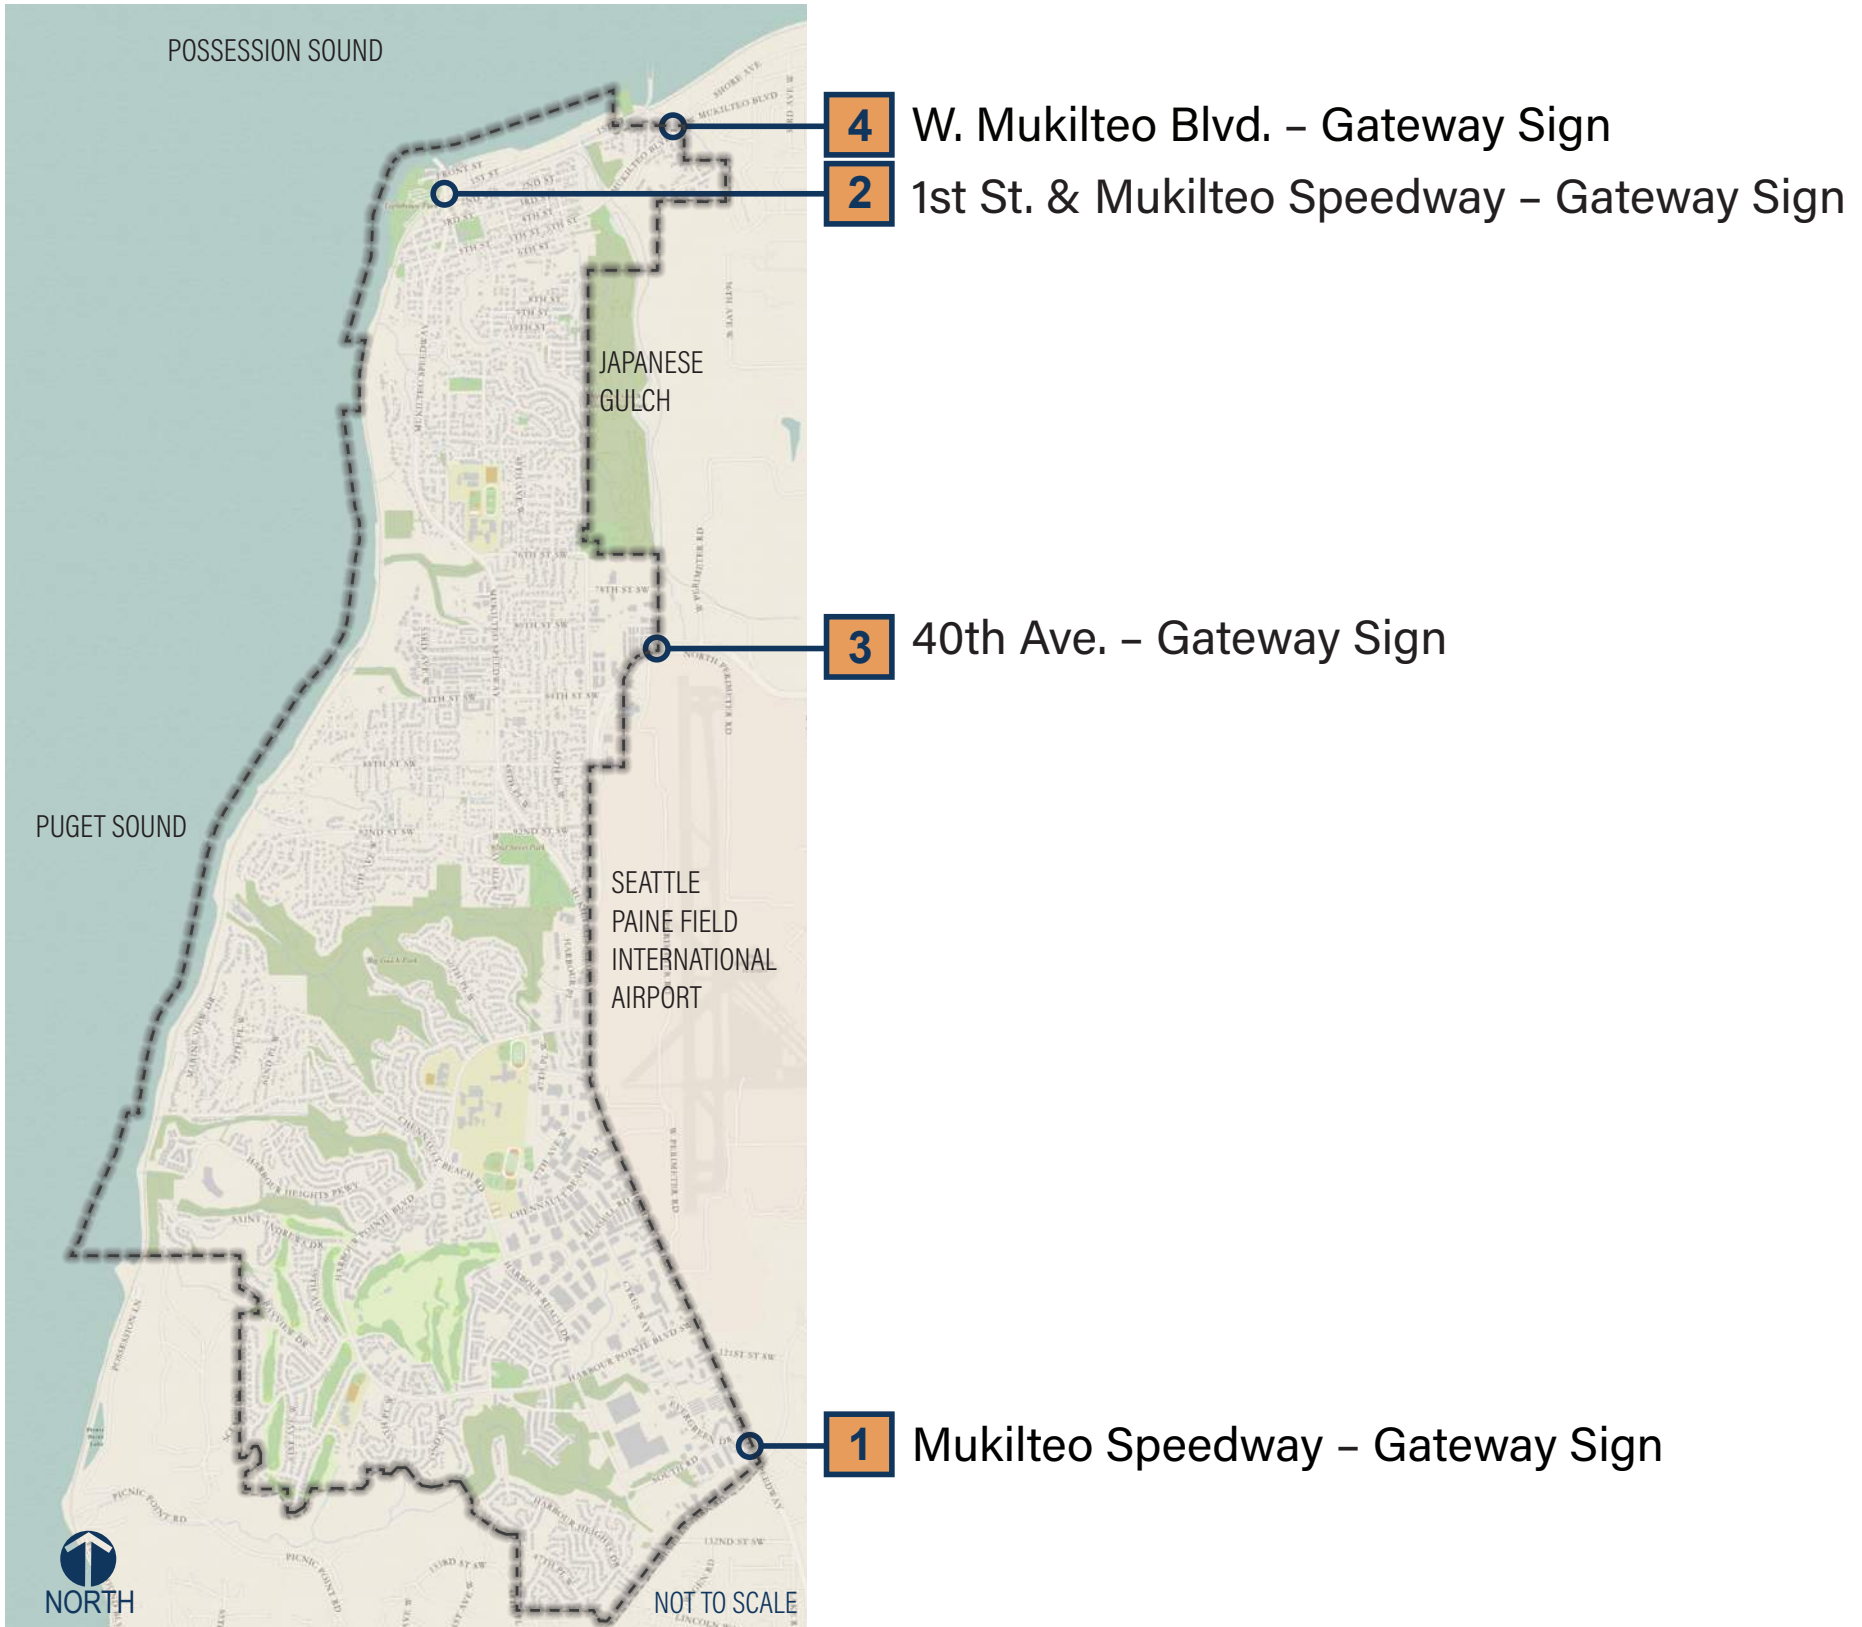

- 1. Lacks civic scale and legibility.
- 2. Wood structure is deteriorating.

EXISTING SIGN CONDITIONS

1. Lacks civic scale and legibility.
2. Wood structure is deteriorating.
3. Paint is peeling off.

GATEWAY SIGN LOCATIONS

PARK SIGN LOCATIONS

PROJECT INTRODUCTION

SCHEDULE AND PROCESS TO DATE

PROJECT INTRODUCTION

SITE ANALYSIS AND STUDIES

- ▶ Visit locations.
- ▶ Limited space and constraints.
- ▶ Will need Vertical and Horizontal signs.