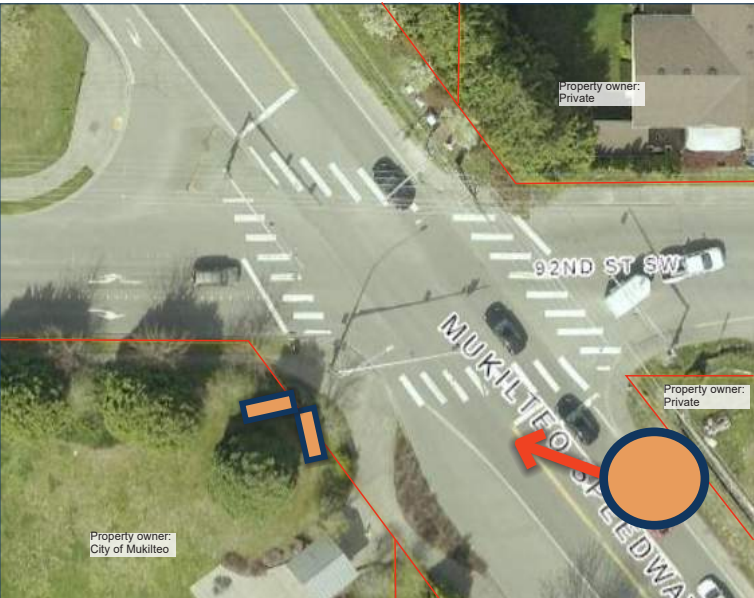

PARK SIGN CONCEPTS

Park Sign Concept P2: