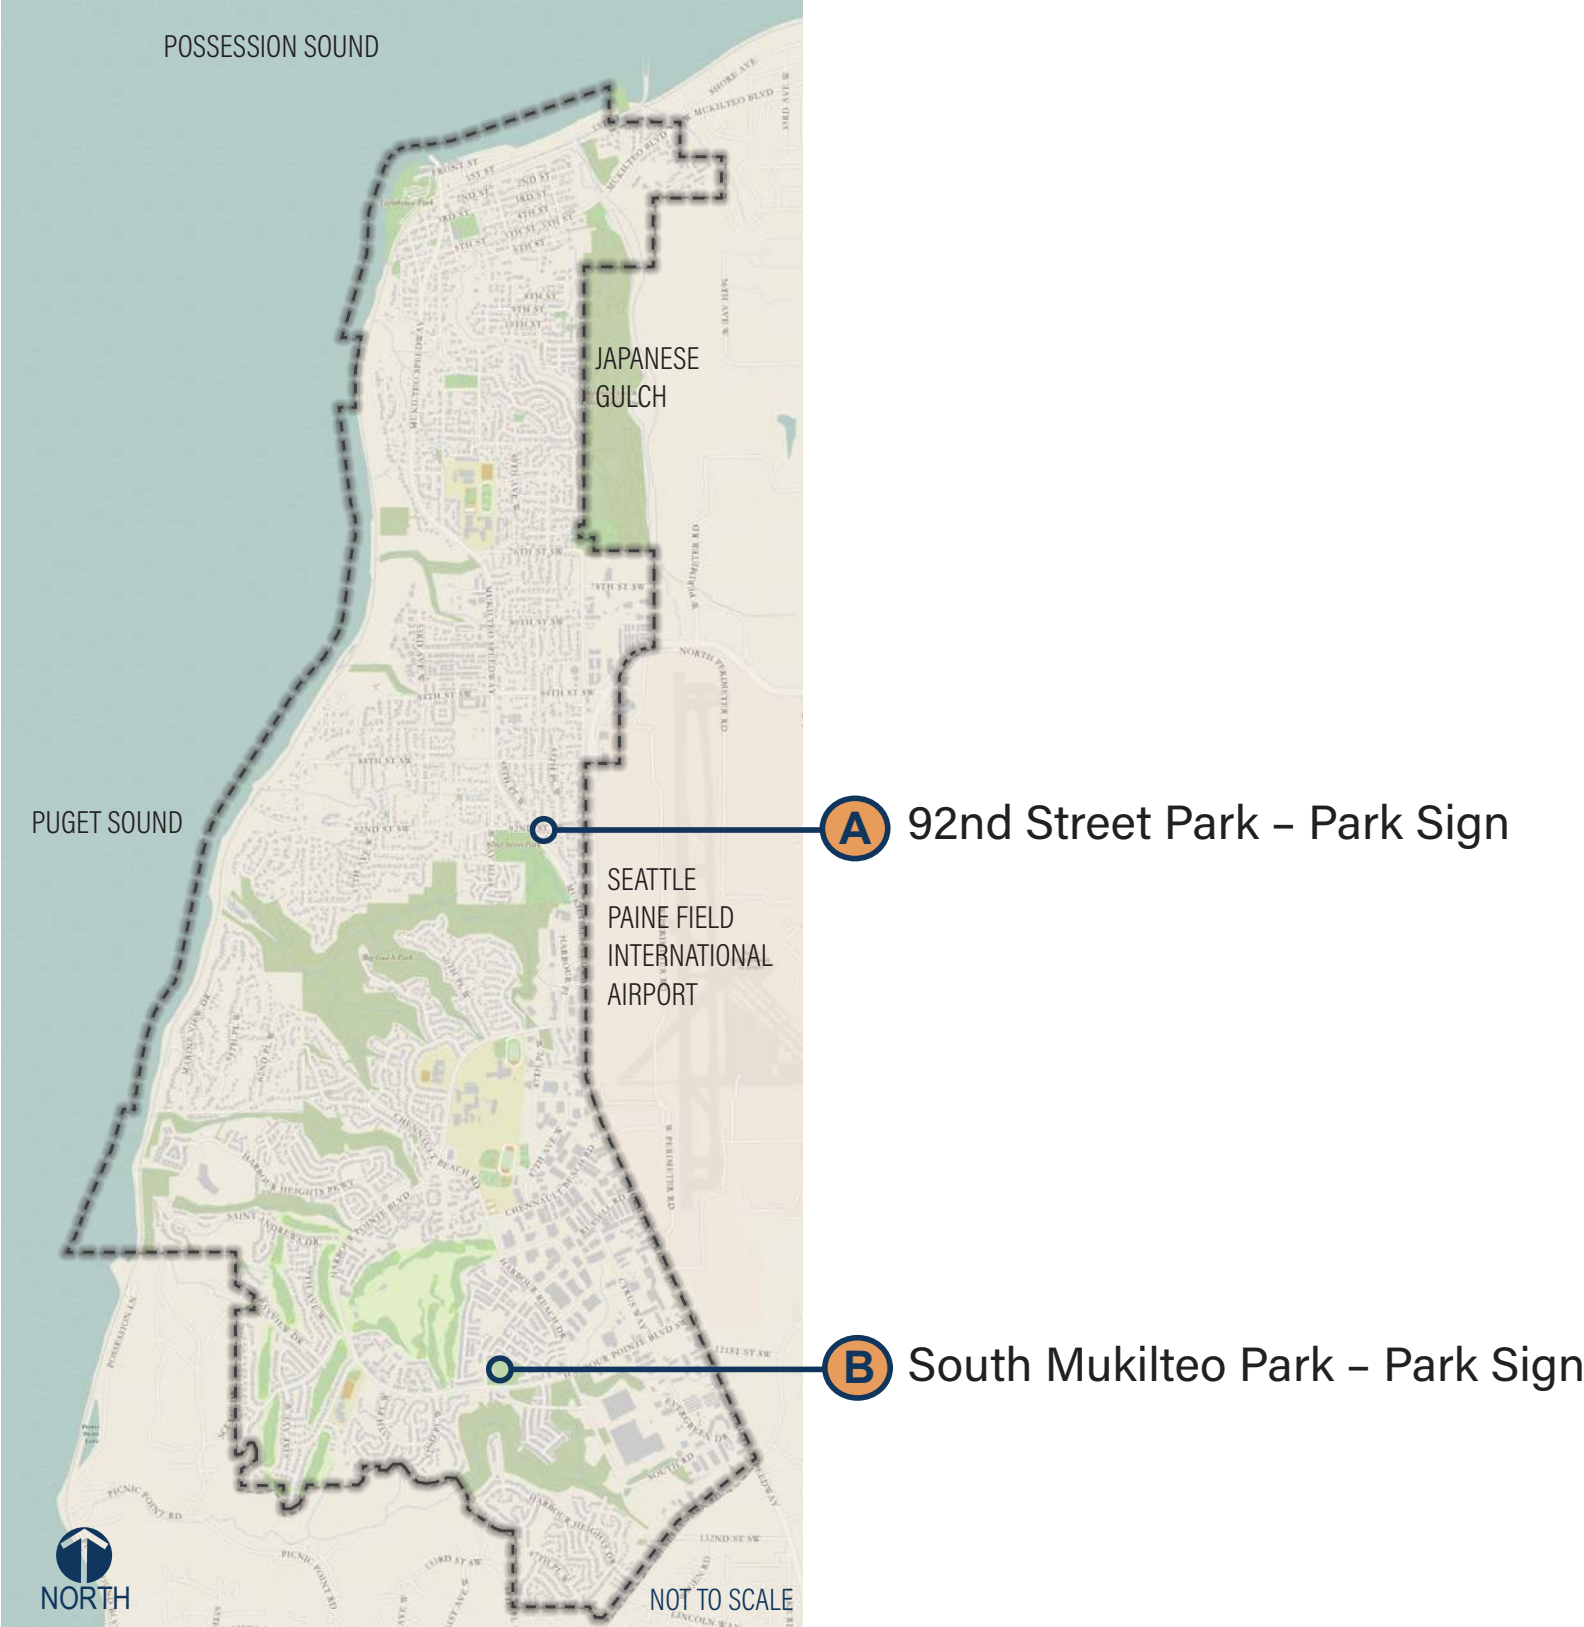

- 1. Lacks civic scale and legibility.
- 2. Wood structure is deteriorating.

EXISTING SIGN CONDITIONS

1. Lacks civic scale and legibility.
2. Wood structure is deteriorating.
3. Paint is peeling off.

GATEWAY SIGN LOCATIONS

PARK SIGN LOCATIONS

PROJECT INTRODUCTION

SCHEDULE AND PROCESS TO DATE

PROJECT INTRODUCTION

SITE ANALYSIS AND STUDIES

- ▶ Visit locations.
- ▶ Limited space and constraints.
- ▶ Will need Vertical and Horizontal signs.