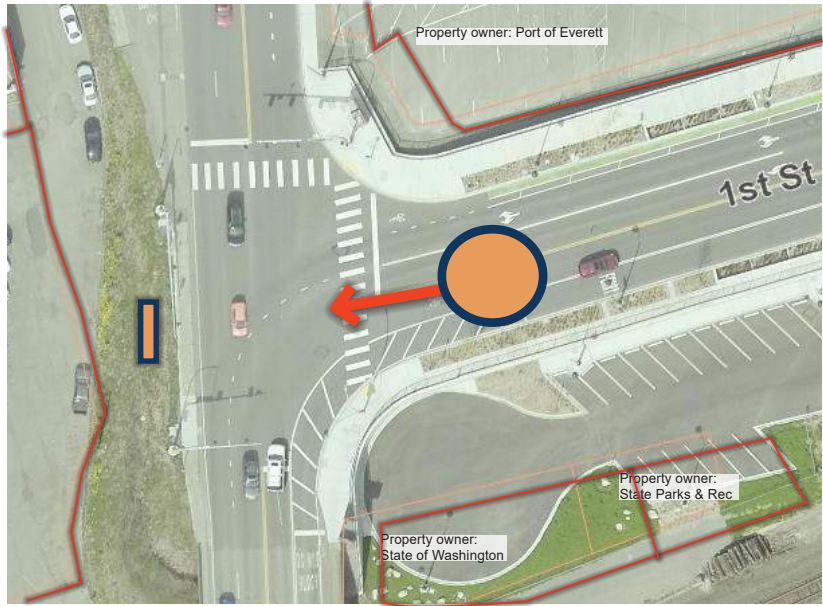

GATEWAY SIGN CONCEPTS

Gateway Sign Concept B, inspired by:

- Rolling view of islands on horizon.
- Wind and waves on the water.
- The sun setting along waterfront.
- Hills & gulches in the community.

Horizontal

Vertical

GATEWAY SIGN CONCEPTS

Gateway Sign Concept B:

Mukilteo Speedway

1

Vertical Sign

GATEWAY SIGN CONCEPTS

Gateway Sign Concept B:

40th Ave.

3

Vertical Sign

GATEWAY SIGN CONCEPTS

Gateway Sign Concept B:

2 **1st St. & Mukilteo Speedway**
Horizontal Sign

GATEWAY SIGN CONCEPTS

Gateway Sign Concept B:

4 **W. Mukilteo Blvd.**
Horizontal Sign

GATEWAY SIGN CONCEPTS

Gateway Sign Concept C:

- Civic Mukilteo Architecture.
- Wood timber and framing.
- Strong vertical and horizontal lines.

GATEWAY SIGN CONCEPTS