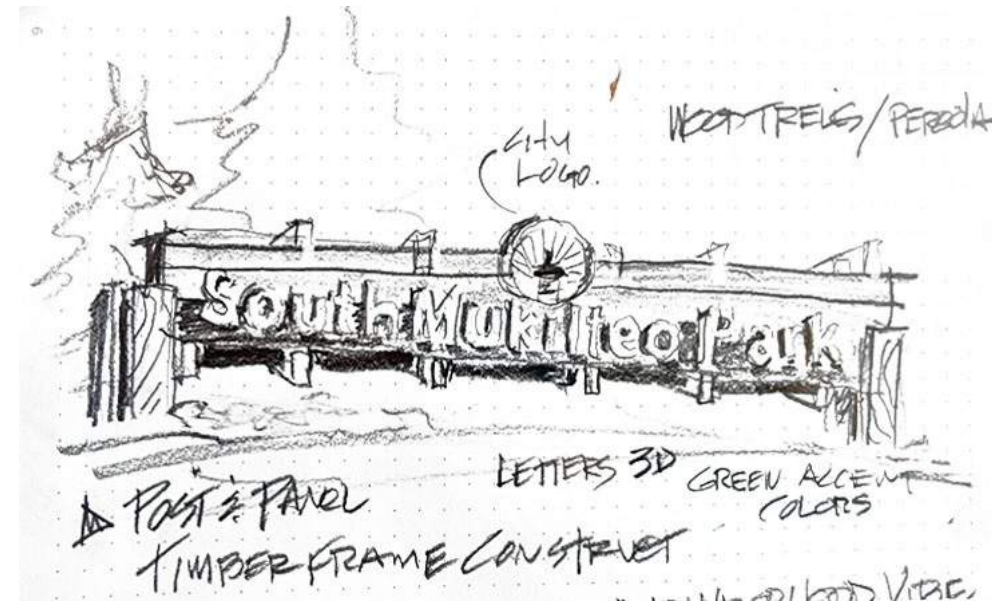

Mukilteo Ferry Terminal

Mukilteo Light station

Big Gulch Trail

PROJECT INTRODUCTION

DESIGN STUDIES

PROJECT INTRODUCTION

SCHEDULE AND PROCESS TO DATE

MODERATOR CHECK-IN FOR CHAT QUESTIONS

GATEWAY SIGN CONCEPTS

GATEWAY SIGN CONCEPTS

Gateway Sign Locations:

GATEWAY SIGN CONCEPTS

Gateway Sign Concept A:

- Mukilteo Lighthouse
- Sense of Transparency & Lightness
- Warm Material
- Wood & Steel Reference History