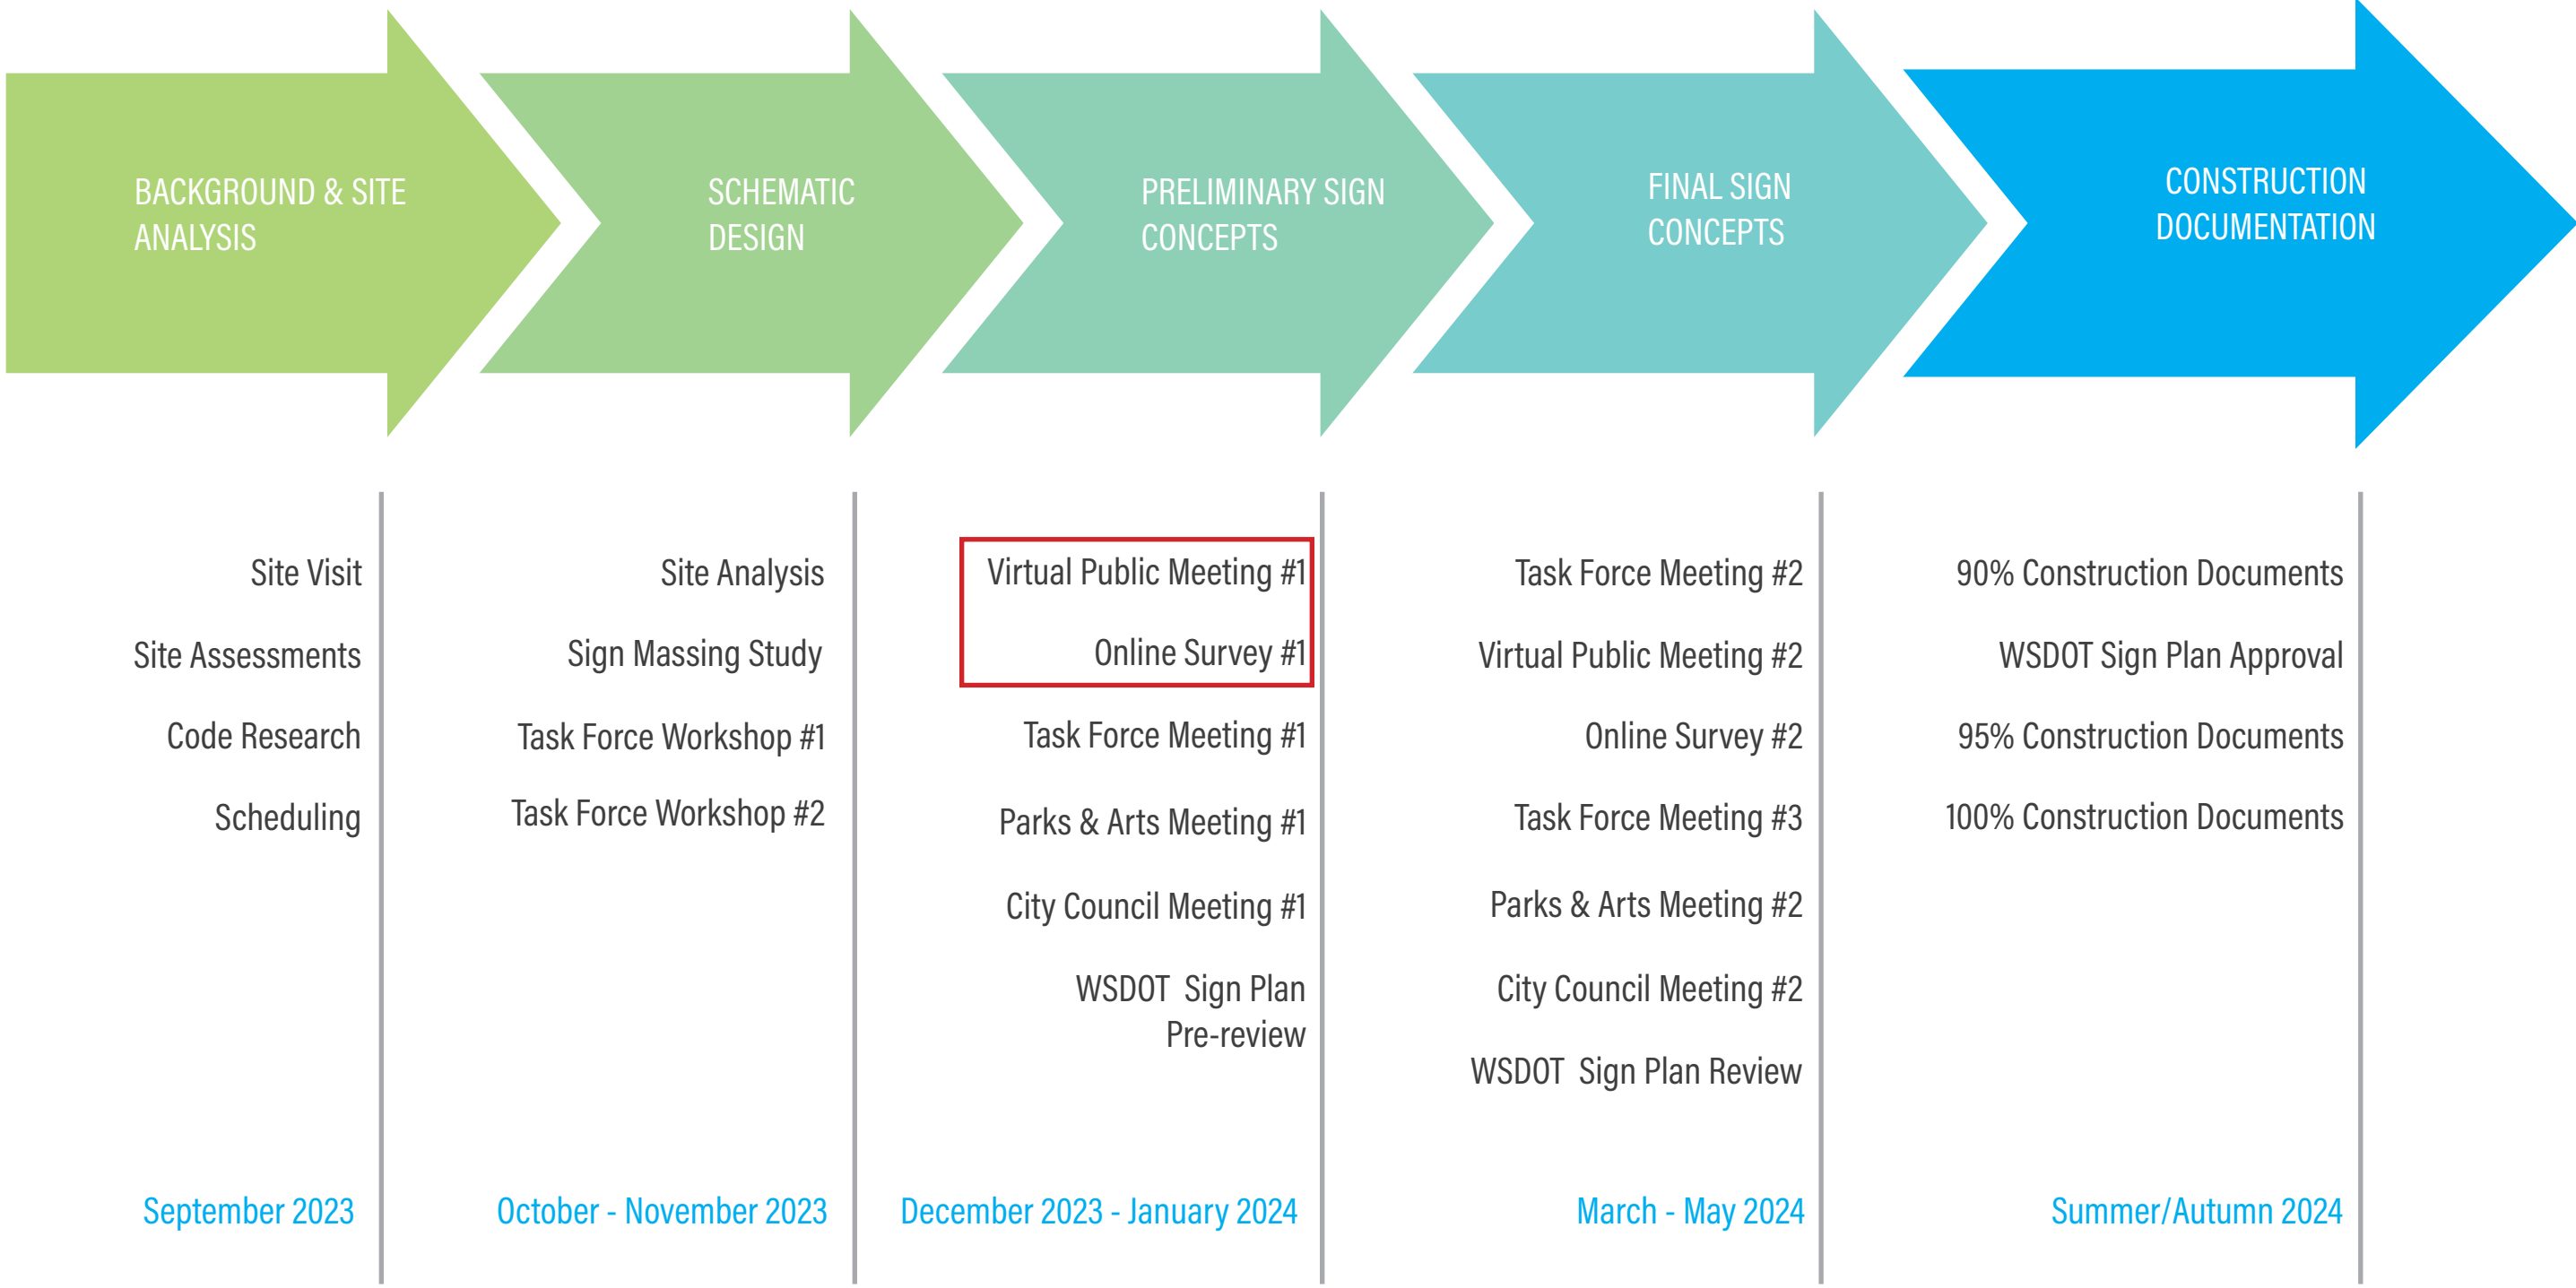

Mukilteo Ferry Terminal

Mukilteo Light station

Big Gulch Trail

PROJECT INTRODUCTION

DESIGN STUDIES

PROJECT INTRODUCTION

SCHEDULE AND PROCESS TO DATE

MODERATOR CHECK-IN FOR CHAT QUESTIONS

GATEWAY SIGN CONCEPTS

GATEWAY SIGN CONCEPTS

Gateway Sign Locations:

GATEWAY SIGN CONCEPTS

Gateway Sign Concept A:

- Mukilteo Lighthouse
- Sense of Transparency & Lightness
- Warm Material
- Wood & Steel Reference History