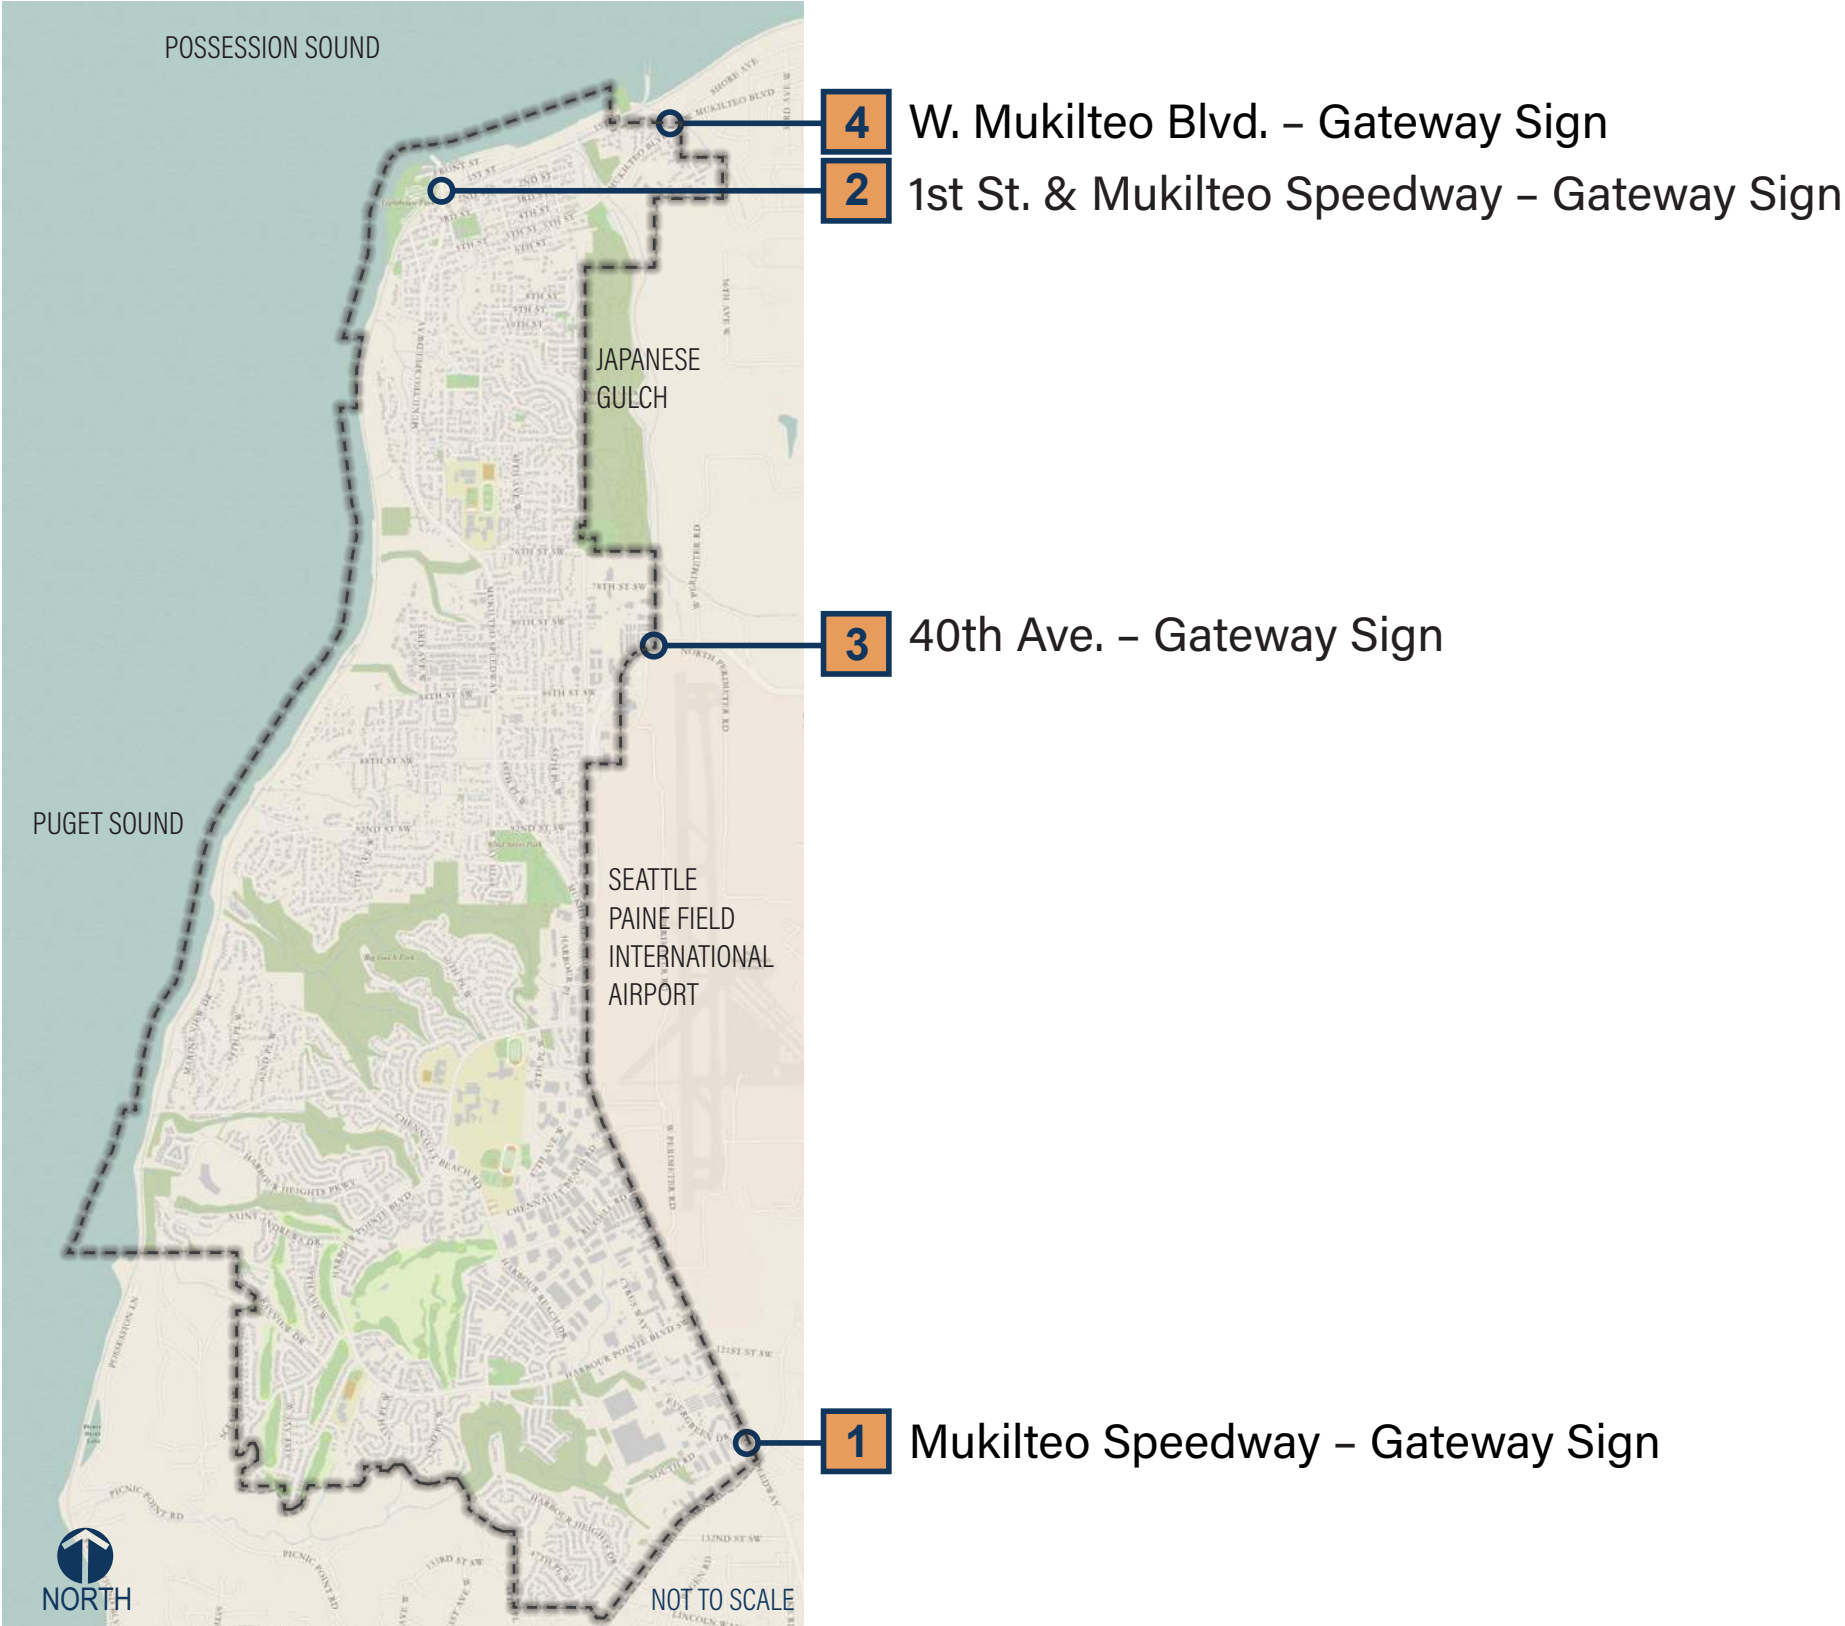

Mukilteo Ferry Terminal

Mukilteo Light station

Big Gulch Trail

PROJECT INTRODUCTION

DESIGN STUDIES

PROJECT INTRODUCTION

SCHEDULE AND PROCESS TO DATE

MODERATOR CHECK-IN FOR CHAT QUESTIONS

GATEWAY SIGN CONCEPTS

GATEWAY SIGN CONCEPTS

Gateway Sign Locations:

GATEWAY SIGN CONCEPTS

Gateway Sign Concept A:

- Mukilteo Lighthouse
- Sense of Transparency & Lightness
- Warm Material
- Wood & Steel Reference History