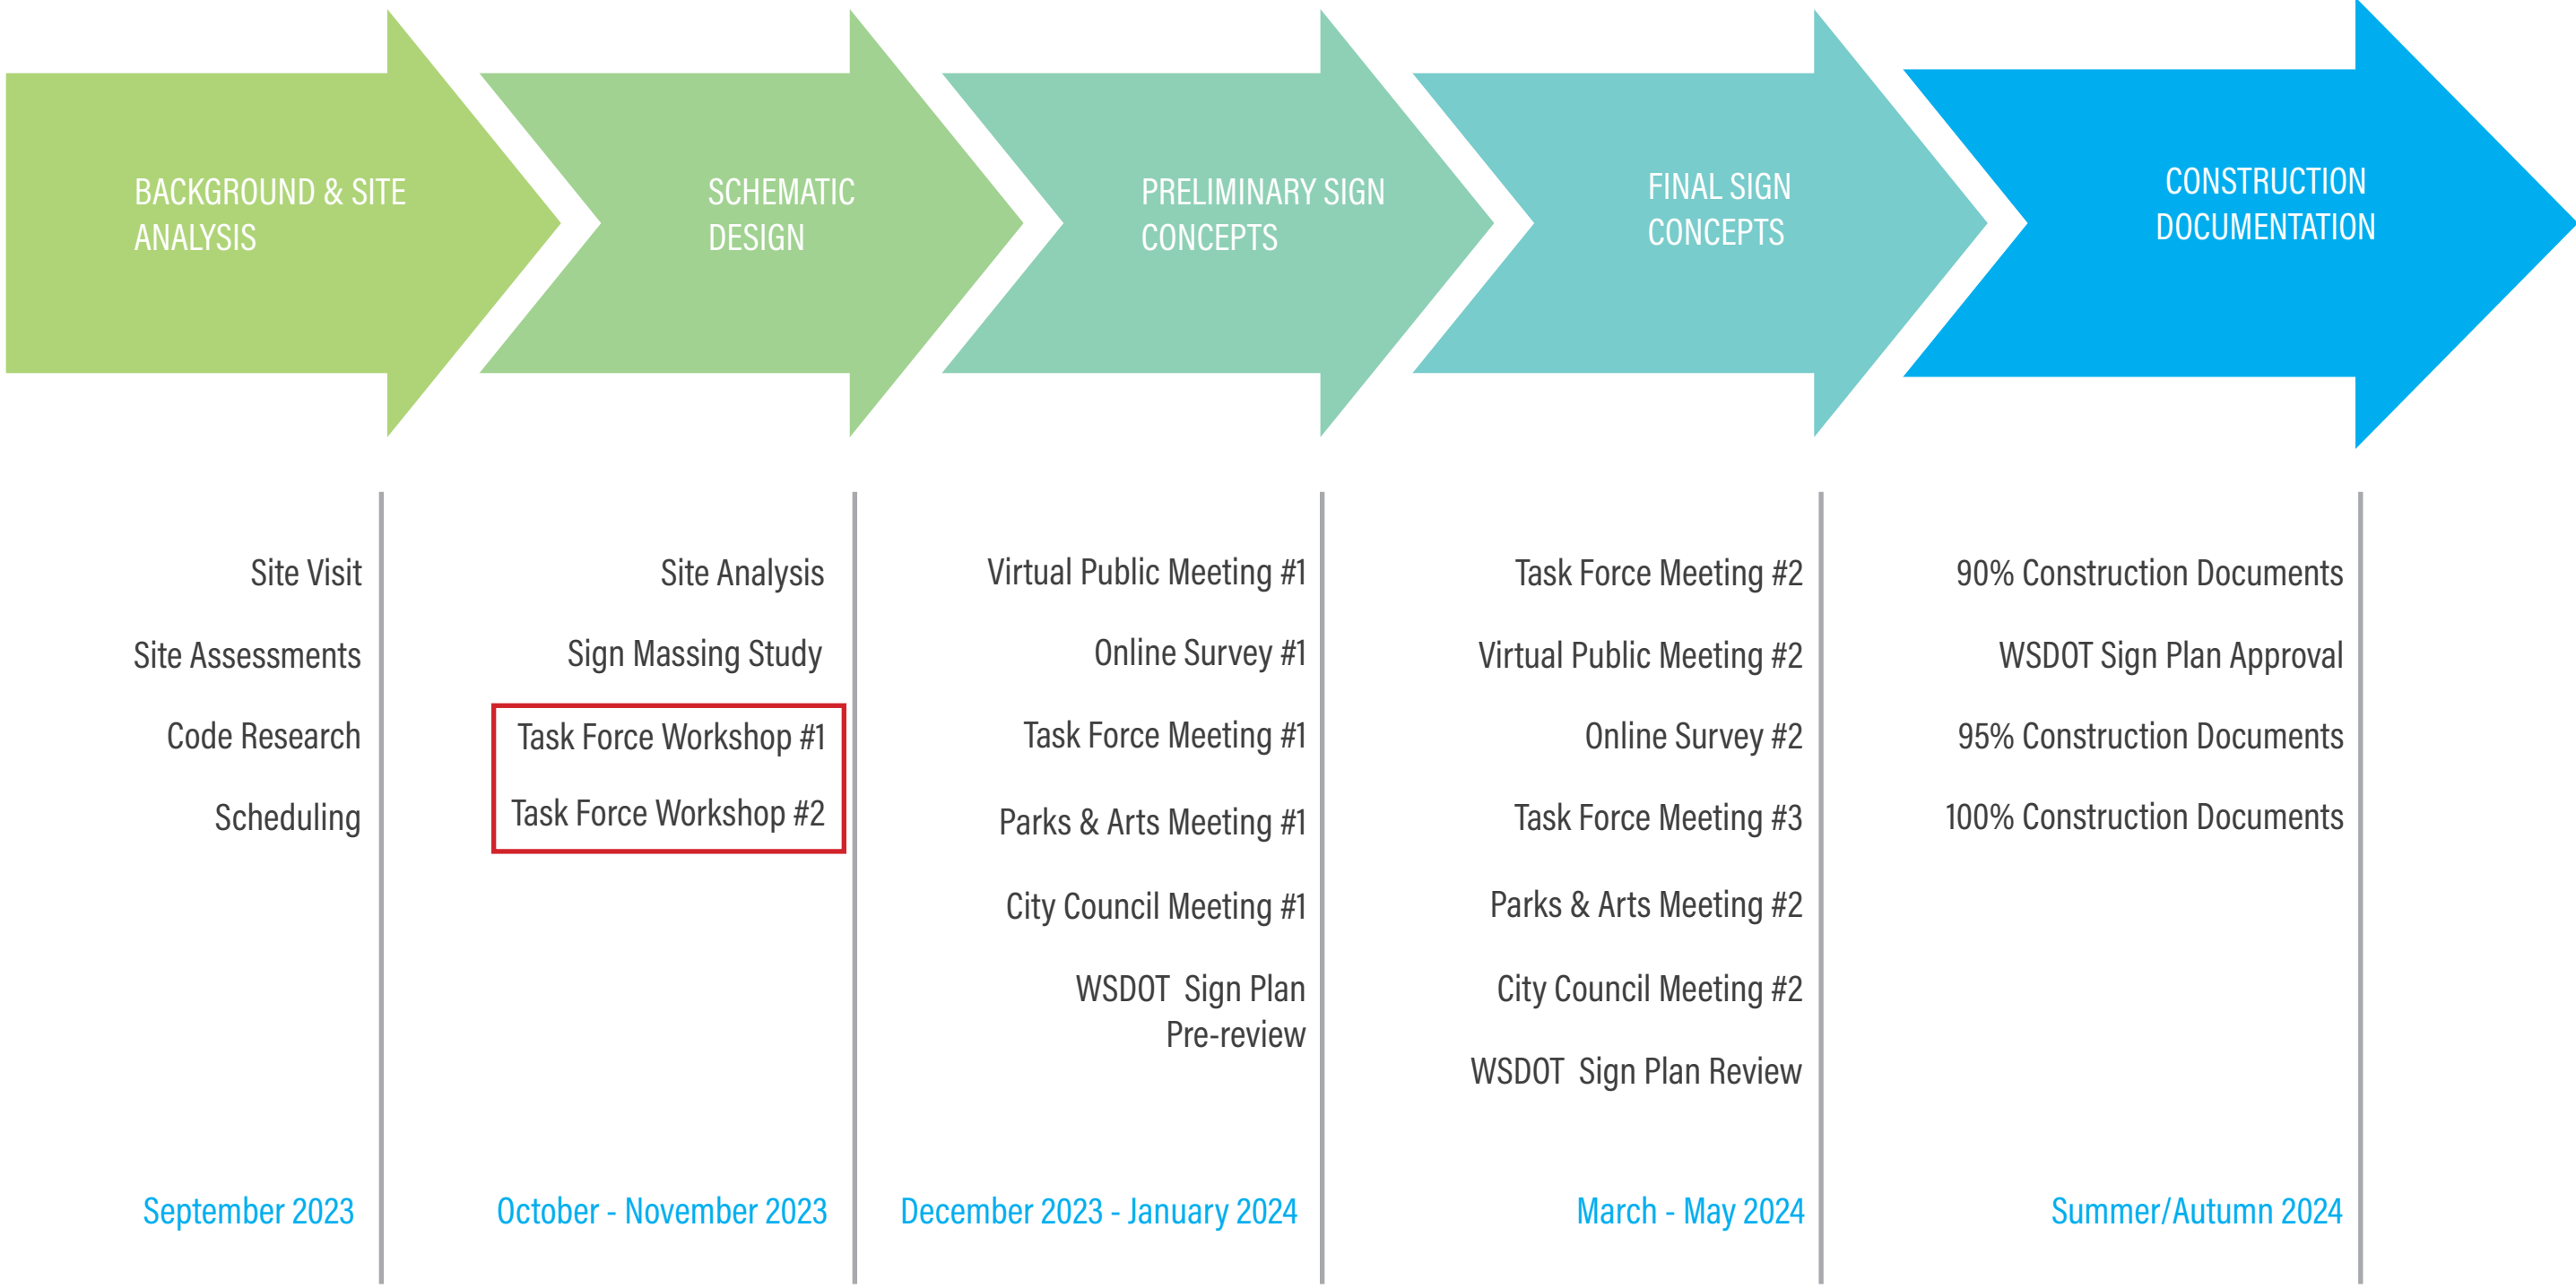

PROJECT INTRODUCTION

SCHEDULE AND PROCESS TO DATE