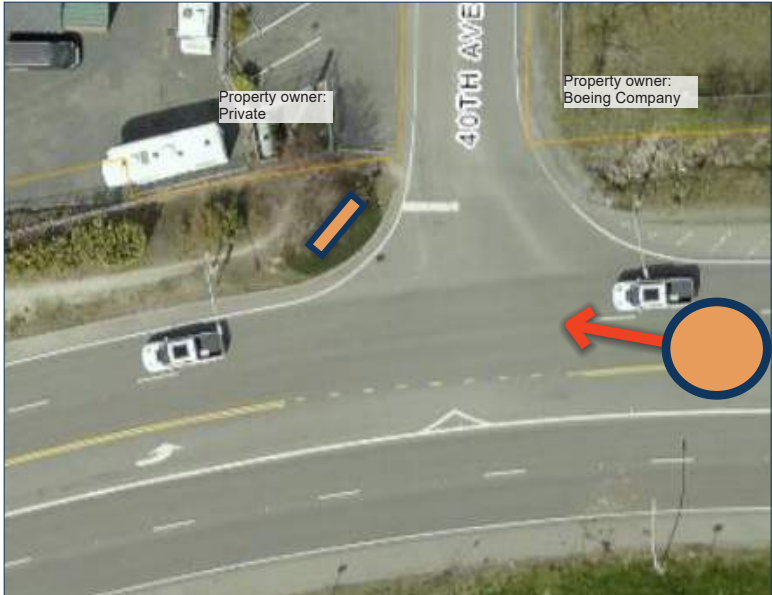

GATEWAY SIGN CONCEPTS

Gateway Sign Concept C:

3 40th Ave.
Vertical Sign