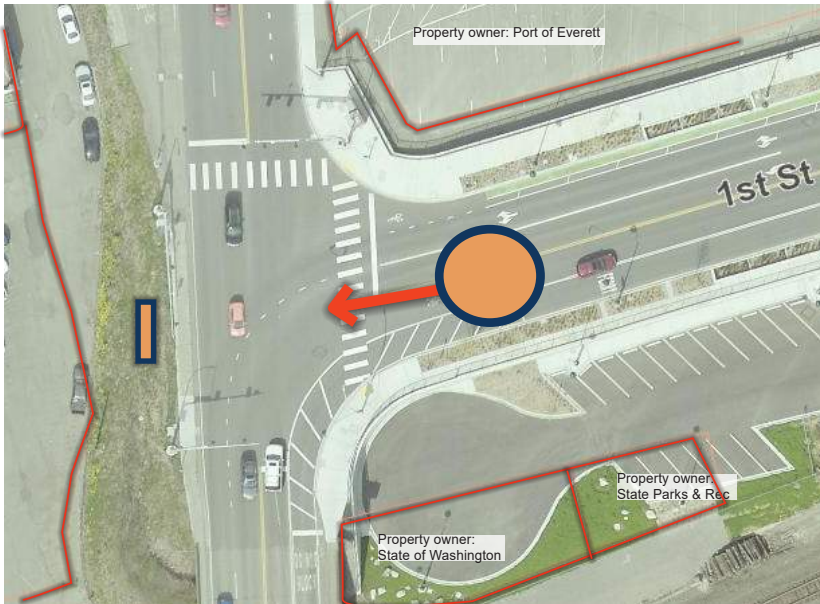

Gateway Sign Concept A:

1 Mukilteo Speedway
Vertical Sign

GATEWAY SIGN CONCEPTS

Gateway Sign Concept A:

3 40th Ave.
Vertical Sign

GATEWAY SIGN CONCEPTS

Gateway Sign Concept A:

2 **1st St. & Mukilteo Speedway**
Horizontal Sign

GATEWAY SIGN CONCEPTS

Gateway Sign Concept A:

4 **W. Mukilteo Blvd.**
Horizontal Sign

GATEWAY SIGN CONCEPTS

Gateway Sign Concept B:

- Rolling view of islands on horizon.
- Wind and waves on the water.
- The sun setting along waterfront.
- Hills & gulches in the community.