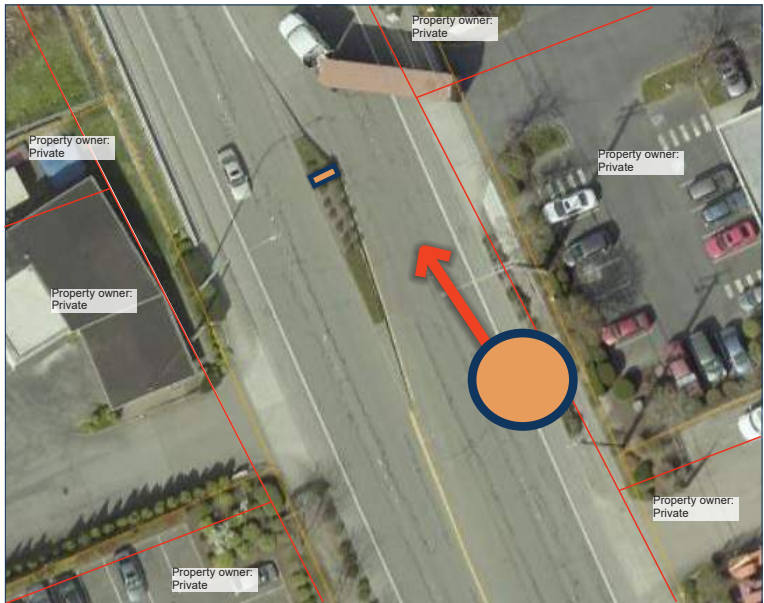

GATEWAY SIGN CONCEPTS

Gateway Sign Concept B:

Mukilteo Speedway

1

Vertical Sign