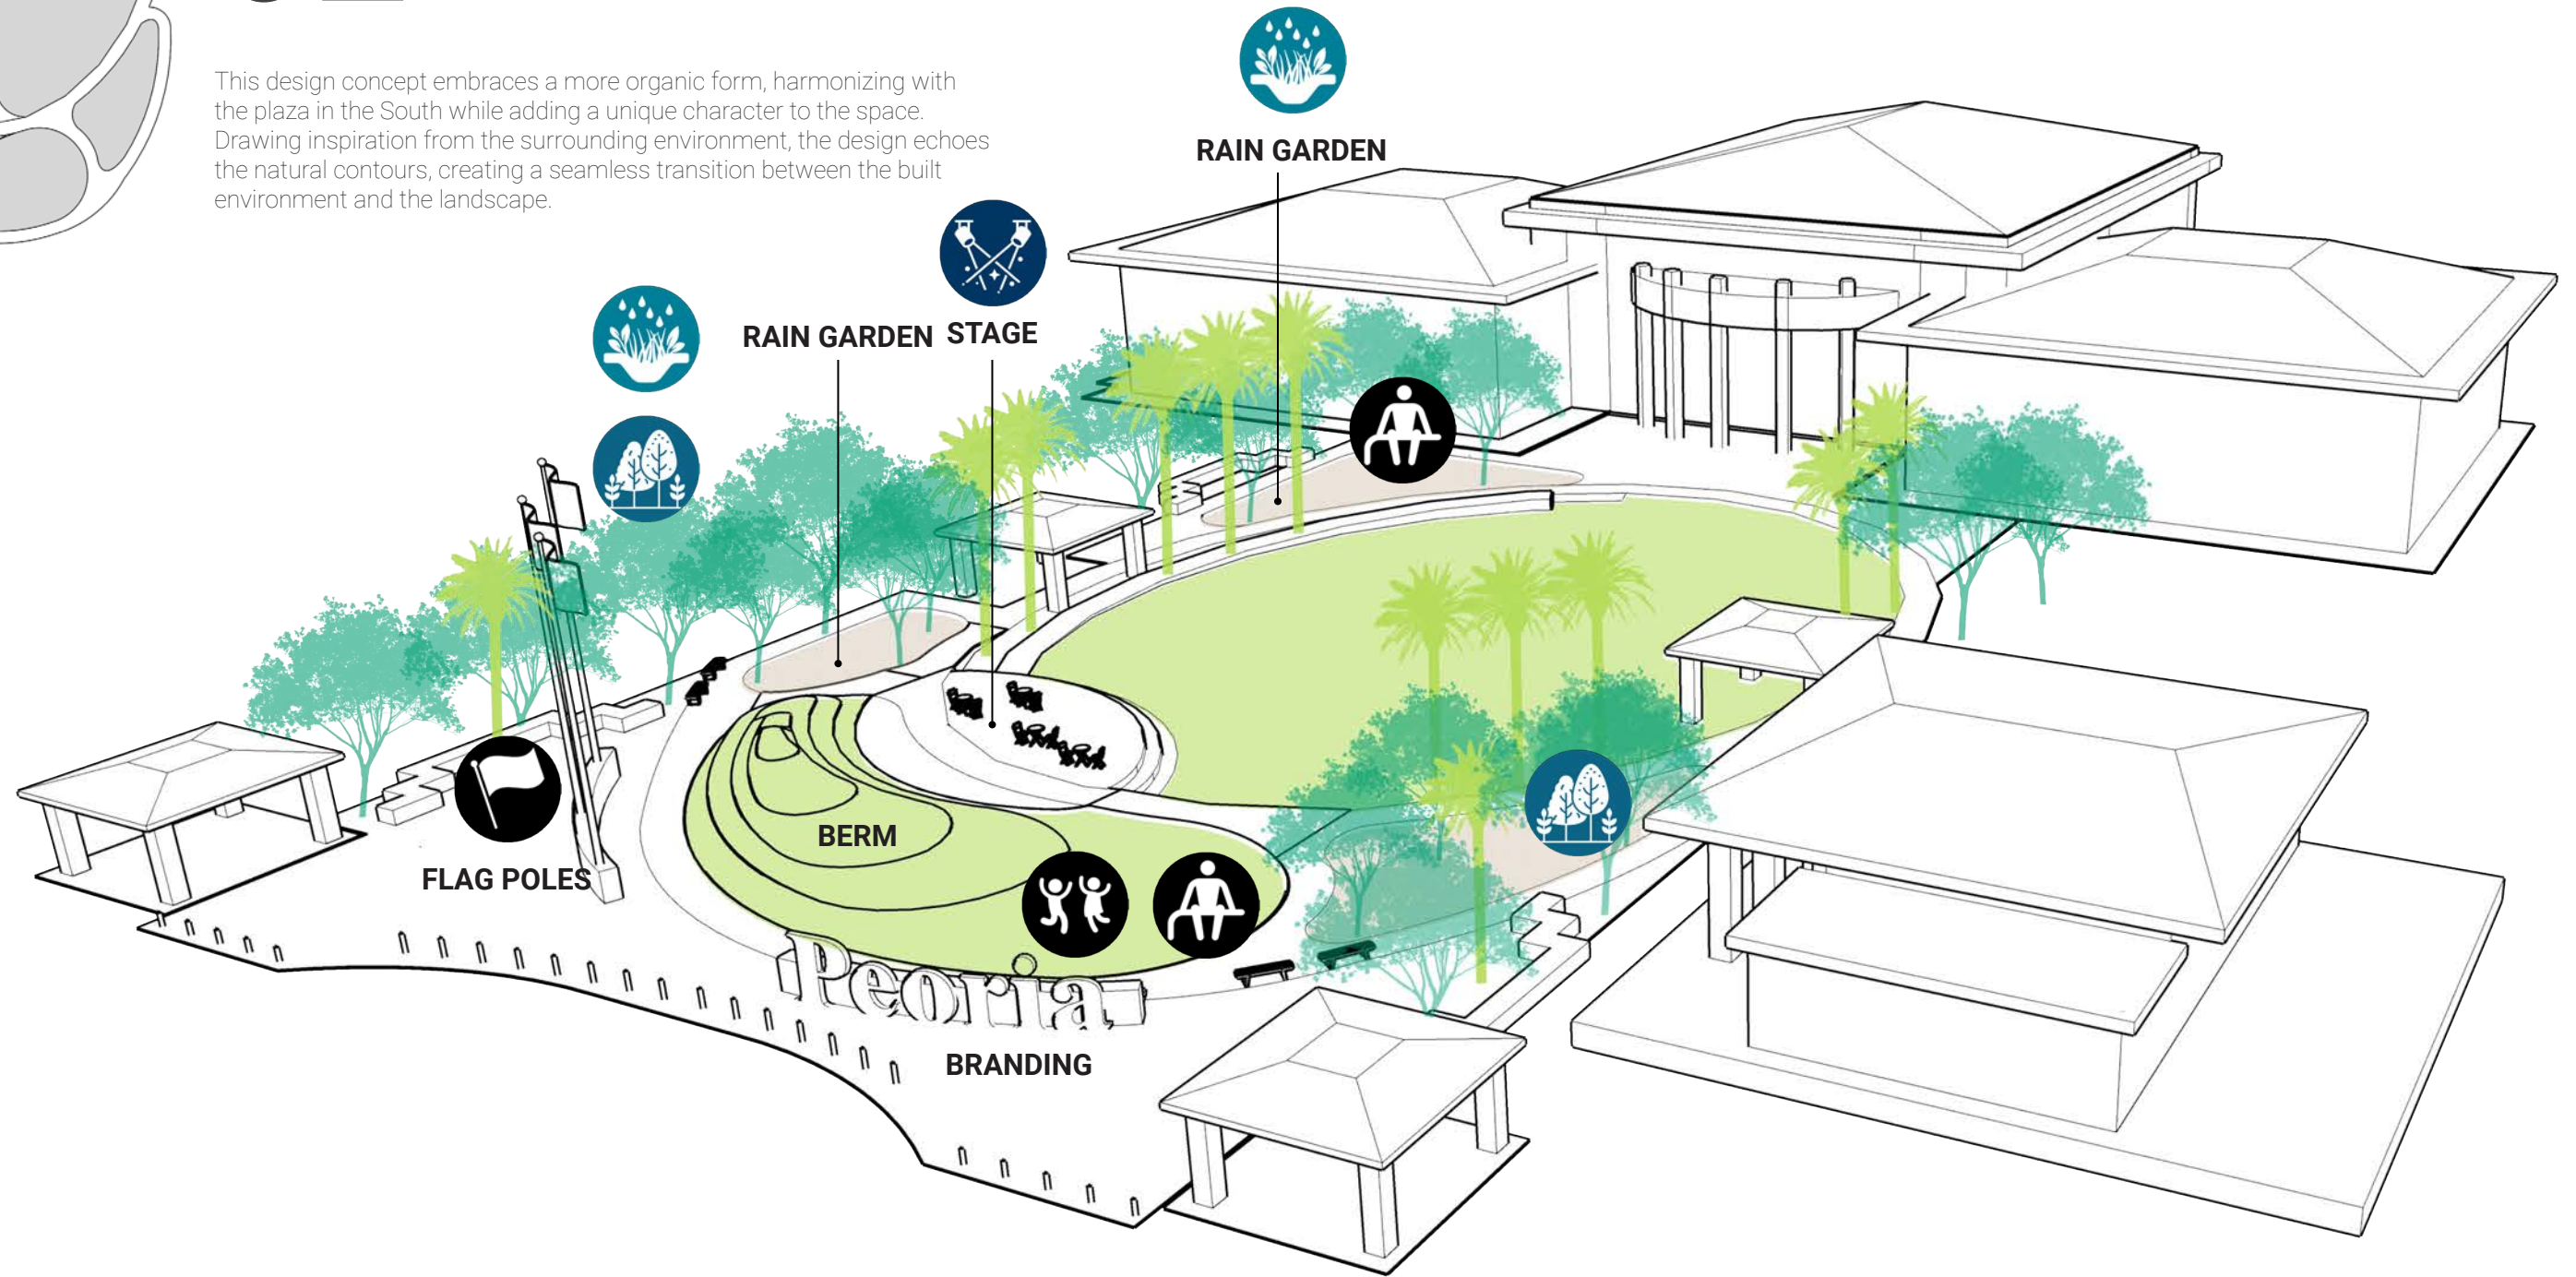

02

This design concept embraces a more organic form, harmonizing with the plaza in the South while adding a unique character to the space. Drawing inspiration from the surrounding environment, the design echoes the natural contours, creating a seamless transition between the built environment and the landscape.

PEORIA ENTRY FEATURE | CONCEPT 02 - LAYOUT

PEORIA ENTRY FEATURE | CONCEPT 02 - LAYOUT

PEORIA ENTRY FEATURE | CONCEPT 02 - PERSPECTIVE

PEORIA ENTRY FEATURE | CONCEPT 02 - PERSPECTIVE

PEORIA ENTRY FEATURE | CONCEPT 02 - PERSPECTIVE