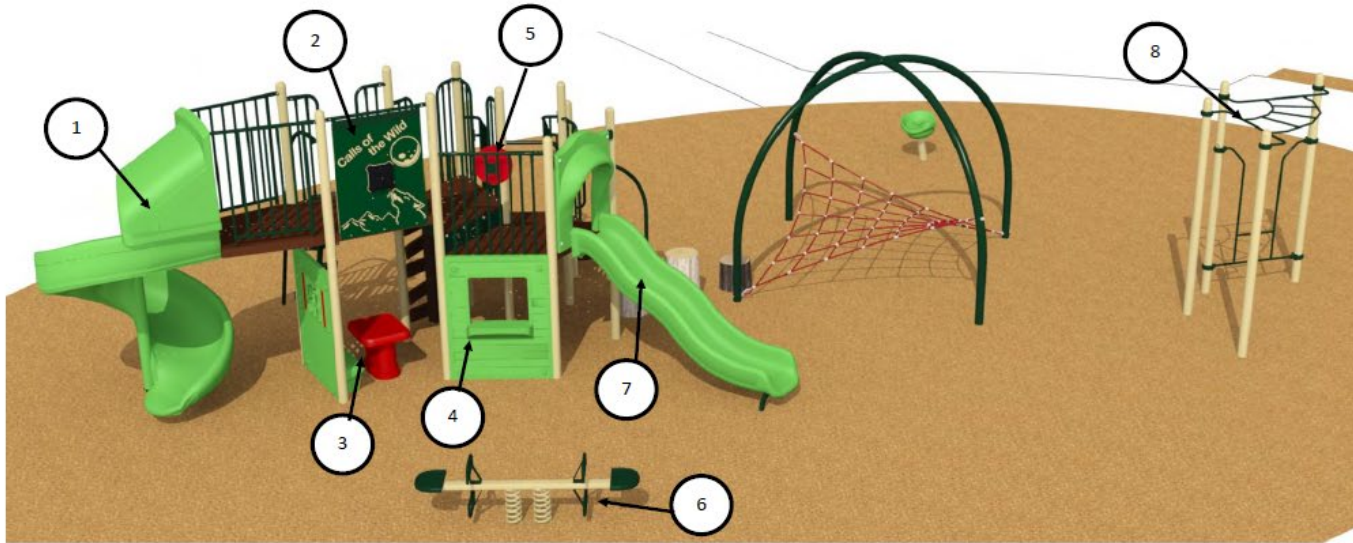

Caruso Park Concept Description

- 2023 Caruso Parks Upgrade Goal: replace the existing play structure and provide an upgraded structure including both Junior and Senior components with accessible path and seating.
- The play area will have EWF (Engineered Wood Fibre) surfacing providing an accessible surface for all users. Both concepts include a variety of play components which provides opportunities for motor, social and creative skills development.
- Note: the existing swing set will remain as is. A future pathway connection is proposed to connect to the granular pavement area when this area is to be upgraded.

ARNPRIOR

Caruso Park - Option 1

#	- DESCRIPTION -
1	4' Transfer station (44)
2	Auto Steering Wheel (3.5 diameter post)
3	Telescope (Safety railing)
4	Auto Steering Wheel (Safety railing)
5	The hammock (44)
6	4' Double slide with waves
7	6' LUX Slide (JO)
8	6' Honeycomb Climber
9	4' Myria climber
10	Gear manipulation panel (44)
11	Square roof (3.5)(48)
12	Garage Game Counter (44)

ARNPRIOR

Caruso Park - Option 1

#	- DESCRIPTION -
1	Step (5.0 dia.post)
2	Step (5.0 dia.post) (For bridge)
3	Straight twirling bridge
4	(2') 90 degree curved overhead loop ladder
5	Art Deco Bridge 1'

XYRA-45. L-20045

Caruso Park - Option 1

Caruso Park - Option 2

#	Component
1	Spiral Slide
2	Electronic Animal Sounds Panel
3	Village Seat/Table Panels
4	Counter Panel
5	Wheel Panel
6	Twin Rider Teeter
7	Single Wavy Slide
8	Overhead Ladder
9	Solo Spinner
10	NRG Hammock Net
11	Stump Climber
12	Transfer Station
13	Trail Marker Climber
14	Arch Log Climber