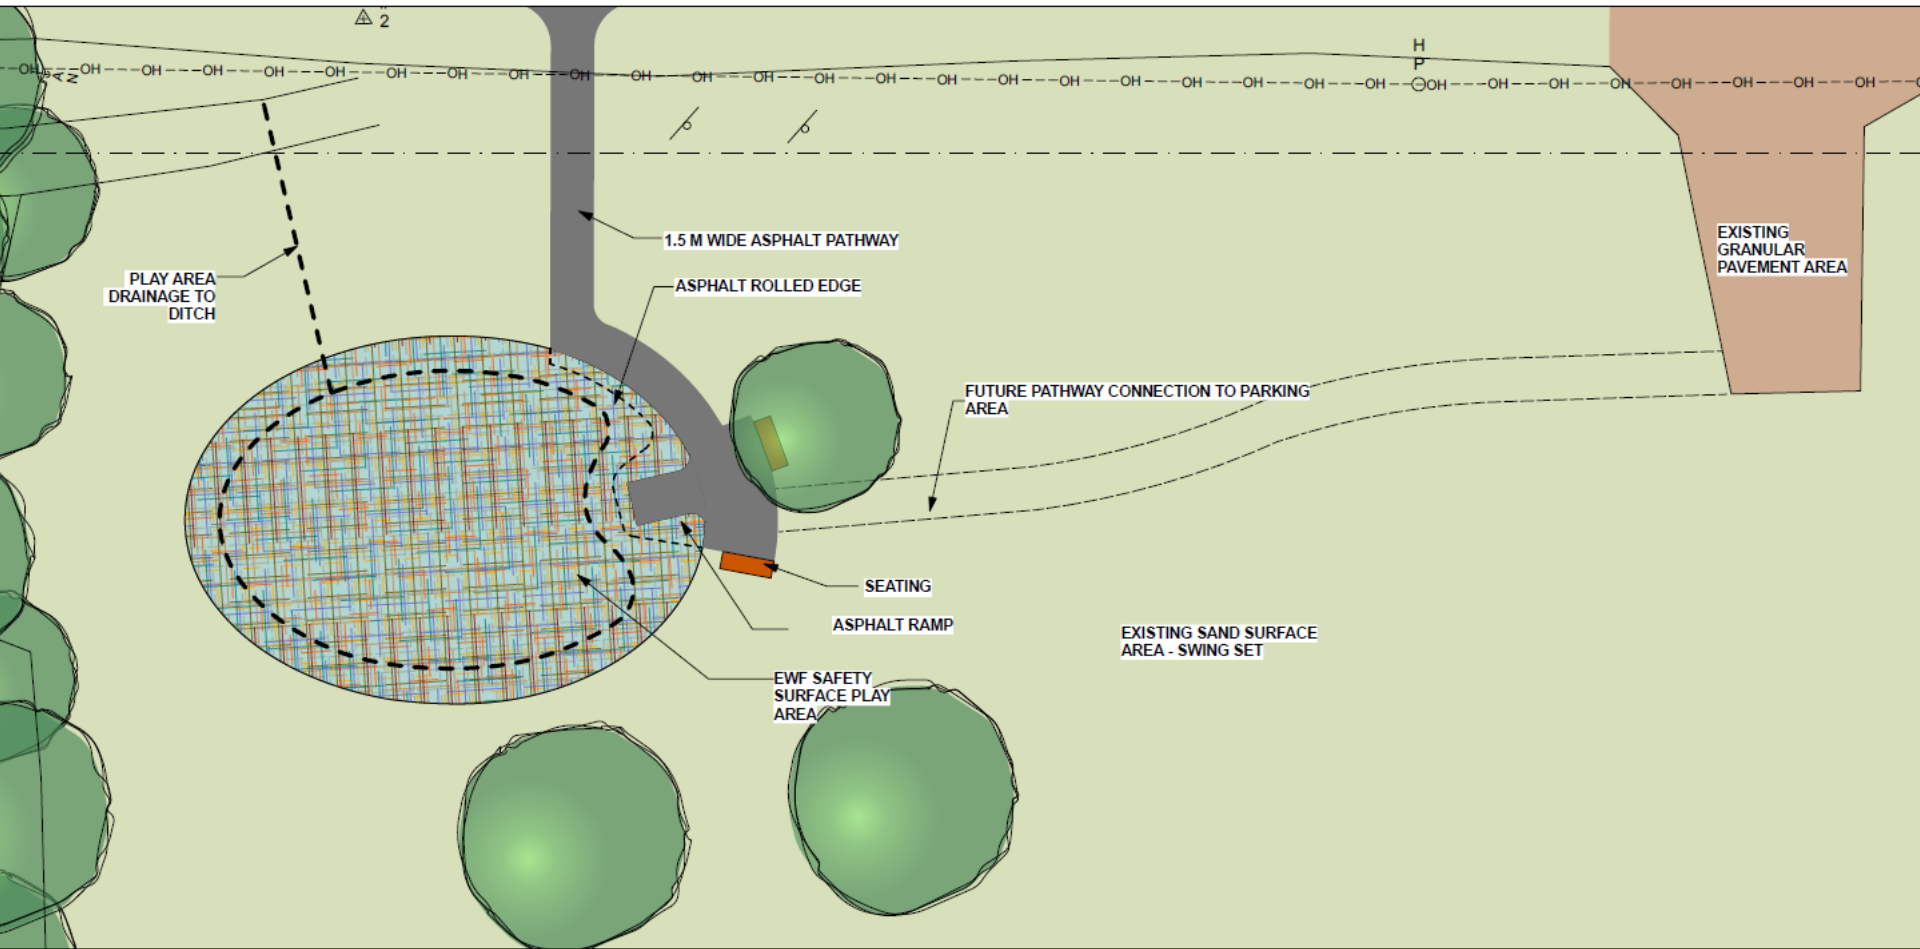

Caruso Park Site Overview