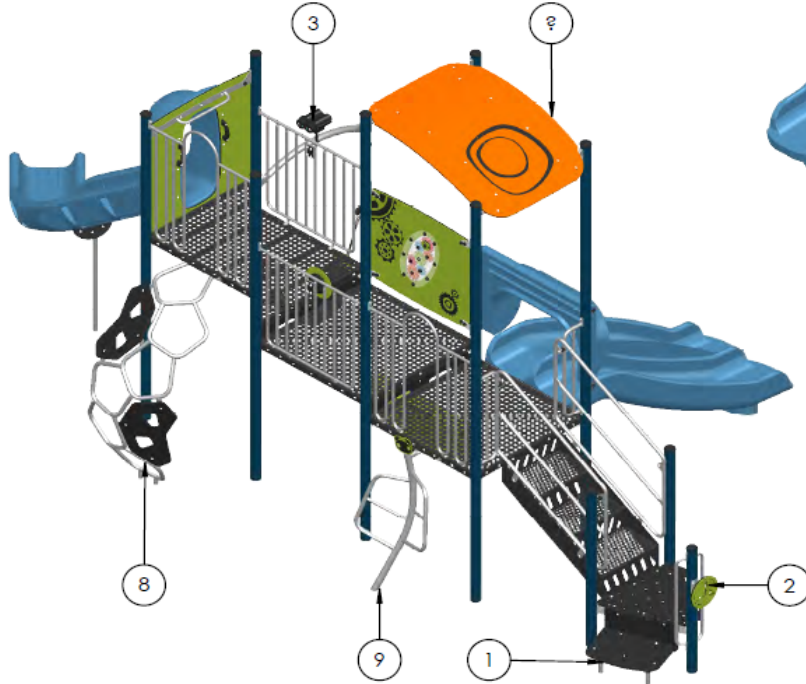

Caruso Park Concept Description

- 2023 Caruso Parks Upgrade Goal: replace the existing play structure and provide an upgraded structure including both Junior and Senior components with accessible path and seating.
- The play area will have EWF (Engineered Wood Fibre) surfacing providing an accessible surface for all users. Both concepts include a variety of play components which provides opportunities for motor, social and creative skills development.
- Note: the existing swing set will remain as is. A future pathway connection is proposed to connect to the granular pavement area when this area is to be upgraded.

ARNPRIOR

Caruso Park - Option 1

#	- DESCRIPTION -
1	4' Transfer station (44)
2	Auto Steering Wheel (3.5 diameter post)
3	Telescope (Safety railing)
4	Auto Steering Wheel (Safety railing)
5	The hammock (44)
6	4' Double slide with waves
7	6' LUX Slide (JO)
8	6' Honeycomb Climber
9	4' Myria climber
10	Gear manipulation panel (44)
11	Square roof (3.5)(48)
12	Garage Game Counter (44)

ARNPRIOR

Caruso Park - Option 1

#	- DESCRIPTION -
1	Step (5.0 dia.post)
2	Step (5.0 dia.post) (For bridge)
3	Straight twirling bridge
4	(2') 90 degree curved overhead loop ladder
5	Art Deco Bridge 1'

XYRA-45. L-20045

Caruso Park - Option 1

Caruso Park - Option 2

#	Component
1	Spiral Slide
2	Electronic Animal Sounds Panel
3	Village Seat/Table Panels
4	Counter Panel
5	Wheel Panel
6	Twin Rider Teeter
7	Single Wavy Slide
8	Overhead Ladder
9	Solo Spinner
10	NRG Hammock Net
11	Stump Climber
12	Transfer Station
13	Trail Marker Climber
14	Arch Log Climber