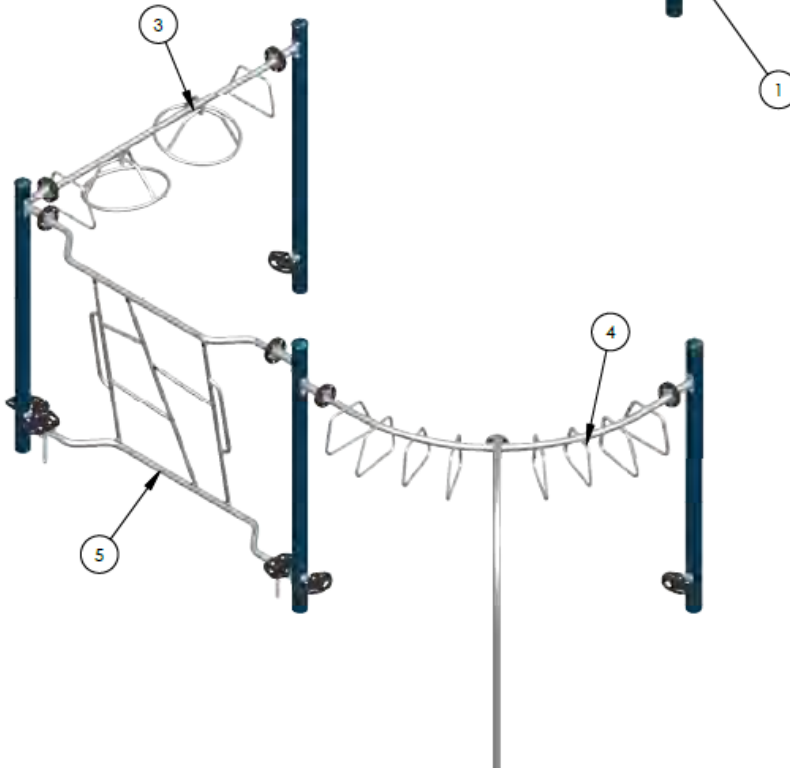

Caruso Park Concept Description

- 2023 Caruso Parks Upgrade Goal: replace the existing play structure and provide an upgraded structure including both Junior and Senior components with accessible path and seating.
- The play area will have EWF (Engineered Wood Fibre) surfacing providing an accessible surface for all users. Both concepts include a variety of play components which provides opportunities for motor, social and creative skills development.
- Note: the existing swing set will remain as is. A future pathway connection is proposed to connect to the granular pavement area when this area is to be upgraded.

ARNPRIOR

Caruso Park - Option 1

#	- DESCRIPTION -
1	4' Transfer station (44)
2	Auto Steering Wheel (3.5 diameter post)
3	Telescope (Safety railing)
4	Auto Steering Wheel (Safety railing)
5	The hammock (44)
6	4' Double slide with waves
7	6' LUX Slide (JO)
8	6' Honeycomb Climber
9	4' Myria climber
10	Gear manipulation panel (44)
11	Square roof (3.5)(48)
12	Garage Game Counter (44)

ARNPRIOR

Caruso Park - Option 1

#	- DESCRIPTION -
1	Step (5.0 dia.post)
2	Step (5.0 dia.post) (For bridge)
3	Straight twirling bridge
4	(2') 90 degree curved overhead loop ladder
5	Art Deco Bridge 1'

XYRA-45. L-20045

Caruso Park - Option 1

Caruso Park - Option 2

#	Component
1	Spiral Slide
2	Electronic Animal Sounds Panel
3	Village Seat/Table Panels
4	Counter Panel
5	Wheel Panel
6	Twin Rider Teeter
7	Single Wavy Slide
8	Overhead Ladder
9	Solo Spinner
10	NRG Hammock Net
11	Stump Climber
12	Transfer Station
13	Trail Marker Climber
14	Arch Log Climber