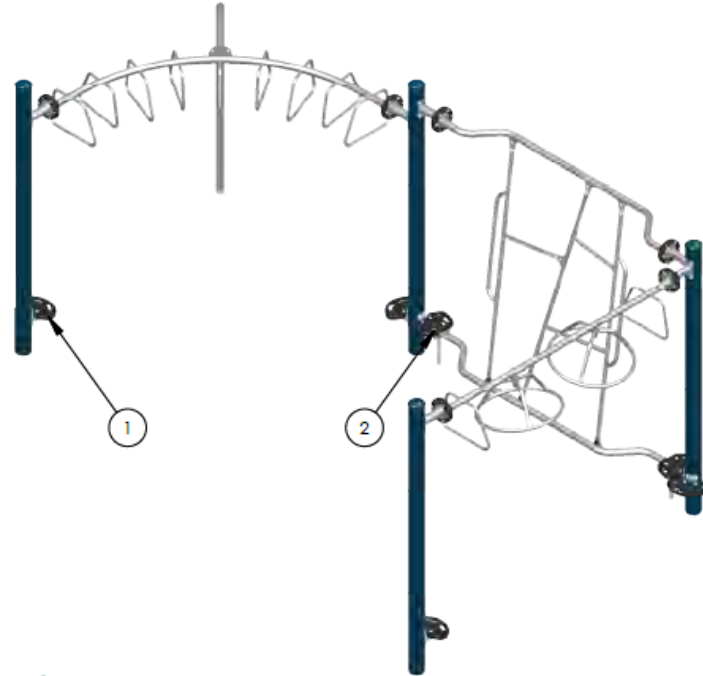

Caruso Park Concept Description

- 2023 Caruso Parks Upgrade Goal: replace the existing play structure and provide an upgraded structure including both Junior and Senior components with accessible path and seating.
- The play area will have EWF (Engineered Wood Fibre) surfacing providing an accessible surface for all users. Both concepts include a variety of play components which provides opportunities for motor, social and creative skills development.
- Note: the existing swing set will remain as is. A future pathway connection is proposed to connect to the granular pavement area when this area is to be upgraded.

ARNPRIOR

Caruso Park - Option 1

#	- DESCRIPTION -
1	4' Transfer station (44)
2	Auto Steering Wheel (3.5 diameter post)
3	Telescope (Safety railing)
4	Auto Steering Wheel (Safety railing)
5	The hammock (44)
6	4' Double slide with waves
7	6' LUX Slide (JO)
8	6' Honeycomb Climber
9	4' Myria climber
10	Gear manipulation panel (44)
11	Square roof (3.5)(48)
12	Garage Game Counter (44)

ARNPRIOR

Caruso Park - Option 1

#	- DESCRIPTION -
1	Step (5.0 dia.post)
2	Step (5.0 dia.post) (For bridge)
3	Straight twirling bridge
4	(2') 90 degree curved overhead loop ladder
5	Art Deco Bridge 1'

XYRA-45. L-20045

Caruso Park - Option 1

Caruso Park - Option 2

#	Component
1	Spiral Slide
2	Electronic Animal Sounds Panel
3	Village Seat/Table Panels
4	Counter Panel
5	Wheel Panel
6	Twin Rider Teeter
7	Single Wavy Slide
8	Overhead Ladder
9	Solo Spinner
10	NRG Hammock Net
11	Stump Climber
12	Transfer Station
13	Trail Marker Climber
14	Arch Log Climber