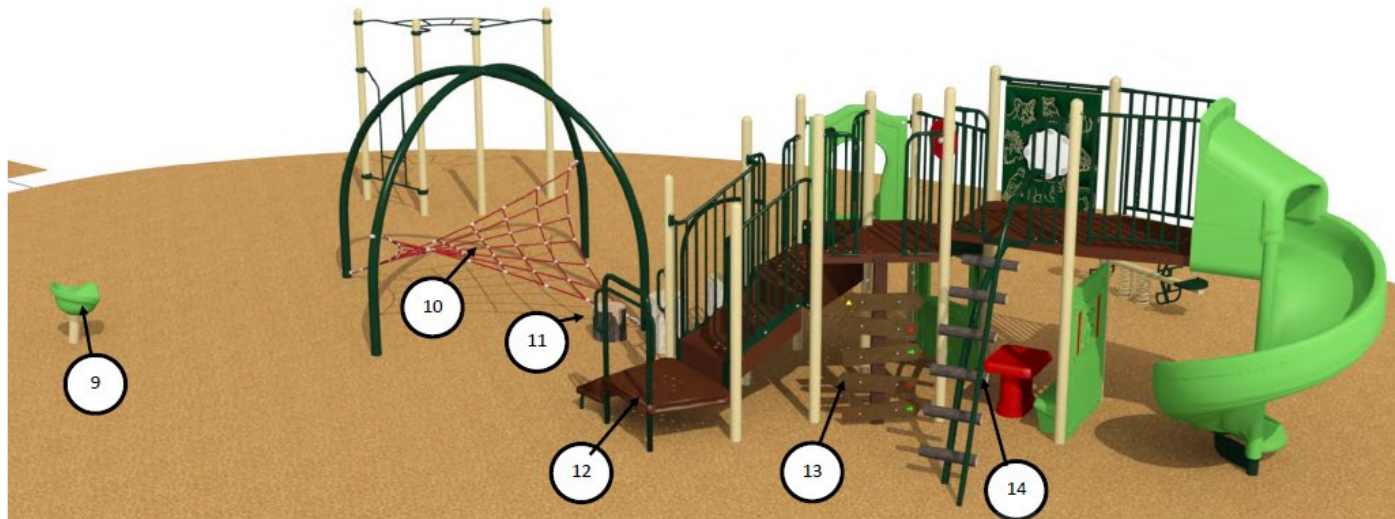

Caruso Park Concept Description

- 2023 Caruso Parks Upgrade Goal: replace the existing play structure and provide an upgraded structure including both Junior and Senior components with accessible path and seating.
- The play area will have EWF (Engineered Wood Fibre) surfacing providing an accessible surface for all users. Both concepts include a variety of play components which provides opportunities for motor, social and creative skills development.
- Note: the existing swing set will remain as is. A future pathway connection is proposed to connect to the granular pavement area when this area is to be upgraded.

ARNPRIOR

Caruso Park - Option 1

#	- DESCRIPTION -
1	4' Transfer station (44)
2	Auto Steering Wheel (3.5 diameter post)
3	Telescope (Safety railing)
4	Auto Steering Wheel (Safety railing)
5	The hammock (44)
6	4' Double slide with waves
7	6' LUX Slide (JO)
8	6' Honeycomb Climber
9	4' Myria climber
10	Gear manipulation panel (44)
11	Square roof (3.5)(48)
12	Garage Game Counter (44)

ARNPRIOR

Caruso Park - Option 1

#	- DESCRIPTION -
1	Step (5.0 dia.post)
2	Step (5.0 dia.post) (For bridge)
3	Straight twirling bridge
4	(2') 90 degree curved overhead loop ladder
5	Art Deco Bridge 1'

XYRA-45. L-20045

Caruso Park - Option 1

Caruso Park - Option 2

#	Component
1	Spiral Slide
2	Electronic Animal Sounds Panel
3	Village Seat/Table Panels
4	Counter Panel
5	Wheel Panel
6	Twin Rider Teeter
7	Single Wavy Slide
8	Overhead Ladder
9	Solo Spinner
10	NRG Hammock Net
11	Stump Climber
12	Transfer Station
13	Trail Marker Climber
14	Arch Log Climber