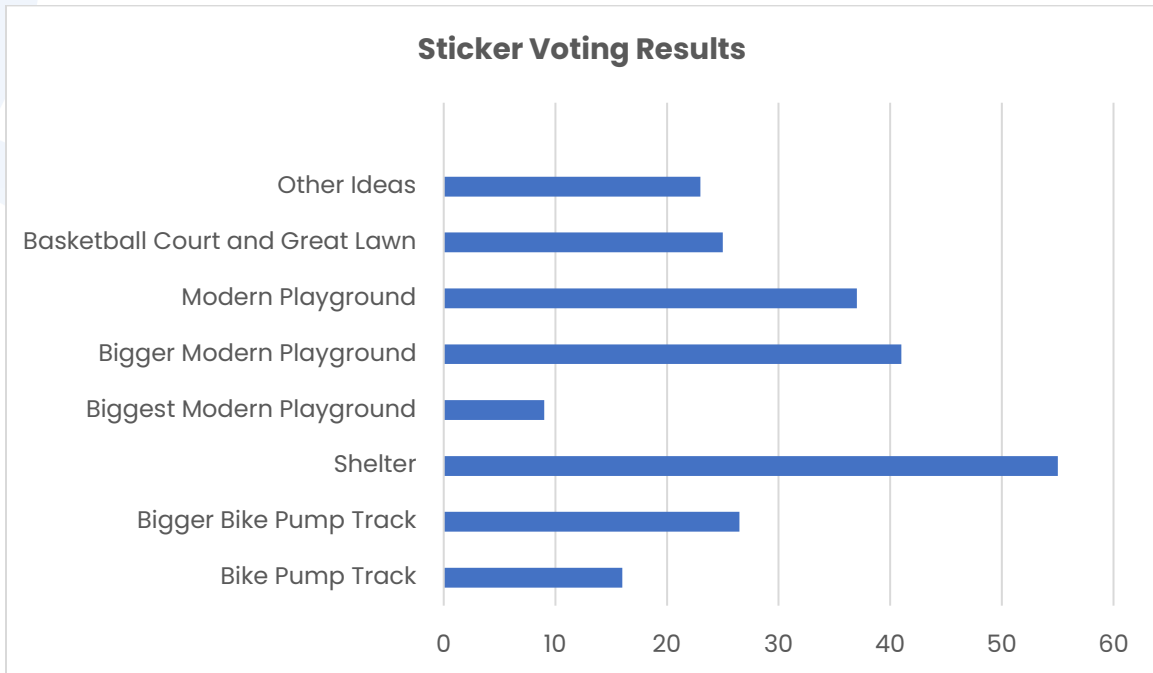

Lincoln Park Community Input Event
July 17, 2025

Ideas (Ranked Top Votes to Bottom Votes):

- Shelter: 55
- Bigger Modern Playground: 41
- Modern Playground: 37
- Bigger Bike Pump Track: 26.5
- Basketball Court and Great Lawn: 25
- Other Ideas: 23
- Bike Pump Track: 16
- Biggest Modern Playground: 9