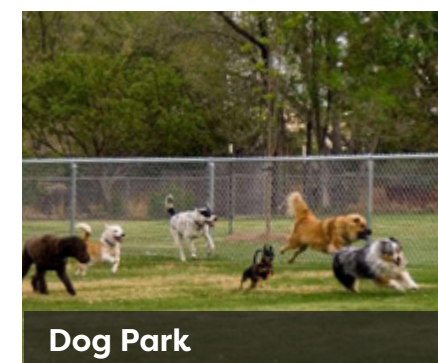

Bagley Community Park

MASTER PLAN

THE COMMUNITY VISION

This colorful, lively park is a reflection of the variety and vibrancy in this community's cultures, and there are so many opportunities here for people to have fun and feel a sense of belonging.

Through the center of the park is a wide promenade that acts as a stage for public life -- a linear room for strolling, sitting, playing, and group festivities. Along the promenade are spaces to picnic, play, exercise, and relax. Here, water is celebrated and in our rainy season this site comes to life in fun and interesting ways. A destination play area provides children of all ages a place for wonder and exploration. A large event space is where big groups of people can gather and celebrate. On the park's outer edges are an off-leash dog area, fitness features and sports courts, a community garden, a flexible lawn, and a large landscape buffer. In the middle of it all sits a lush, restored wetland that offers comfortable spaces to relax, learn, and experience nature.

With all the pieces together, this park acts as a safe and welcoming communal backyard where everyone is invited to relax and have fun.

WHAT HAPPENS NEXT?

This master plan will be built in phases. After the plan is approved by the Parks and Recreation Advisory Commission, permitting and the first phase of construction can begin for the top priorities.

PARK EXPERIENCES

SCAN HERE TO LEARN MORE

[beheardvancouver.org/
bagley](http://beheardvancouver.org/bagley)