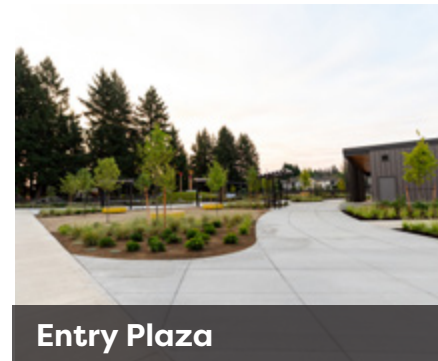

Bagley Community Park

MASTER PLAN

THE COMMUNITY VISION

This colorful, lively park is a reflection of the variety and vibrancy in this community's cultures, and there are so many opportunities here for people to have fun and feel a sense of belonging.

Through the center of the park is a wide promenade that acts as a stage for public life -- a linear room for strolling, sitting, playing, and group festivities. Along the promenade are spaces to picnic, play, exercise, and relax. Here, water is celebrated and in our rainy season this site comes to life in fun and interesting ways. A destination play area provides children of all ages a place for wonder and exploration. A large event space is where big groups of people can gather and celebrate. On the park's outer edges are an off-leash dog area, fitness features and sports courts, a community garden, a flexible lawn, and a large landscape buffer. In the middle of it all sits a lush, restored wetland that offers comfortable spaces to relax, learn, and experience nature.

With all the pieces together, this park acts as a safe and welcoming communal backyard where everyone is invited to relax and have fun.

WHAT HAPPENS NEXT?

This master plan will be built in phases. After the plan is approved by the Parks and Recreation Advisory Commission, permitting and the first phase of construction can begin for the top priorities.

PARK EXPERIENCES

SCAN HERE TO LEARN MORE

[beheardvancouver.org/
bagley](http://beheardvancouver.org/bagley)