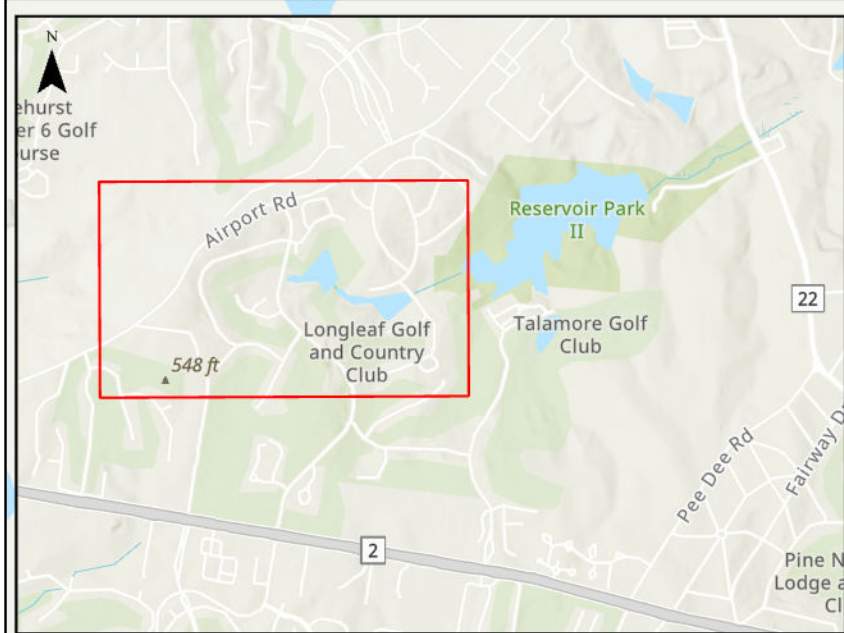

Longleaf

Legend

- ZONE 2: Tree Removal Sewer Main
- Zone 1
- Zone 2
- Zone 3
- Sewer Manholes
- Sewer Gravity Mains
- Addresses
- Streets
- ★ Sewer Work Orders

Work Order Details

Sewer Back-up Main:	4
Sewer Back-up Service:	13
Sewer Main Repair:	1
Sewer Service Line Repair:	16
Sewer Manhole Repair:	6