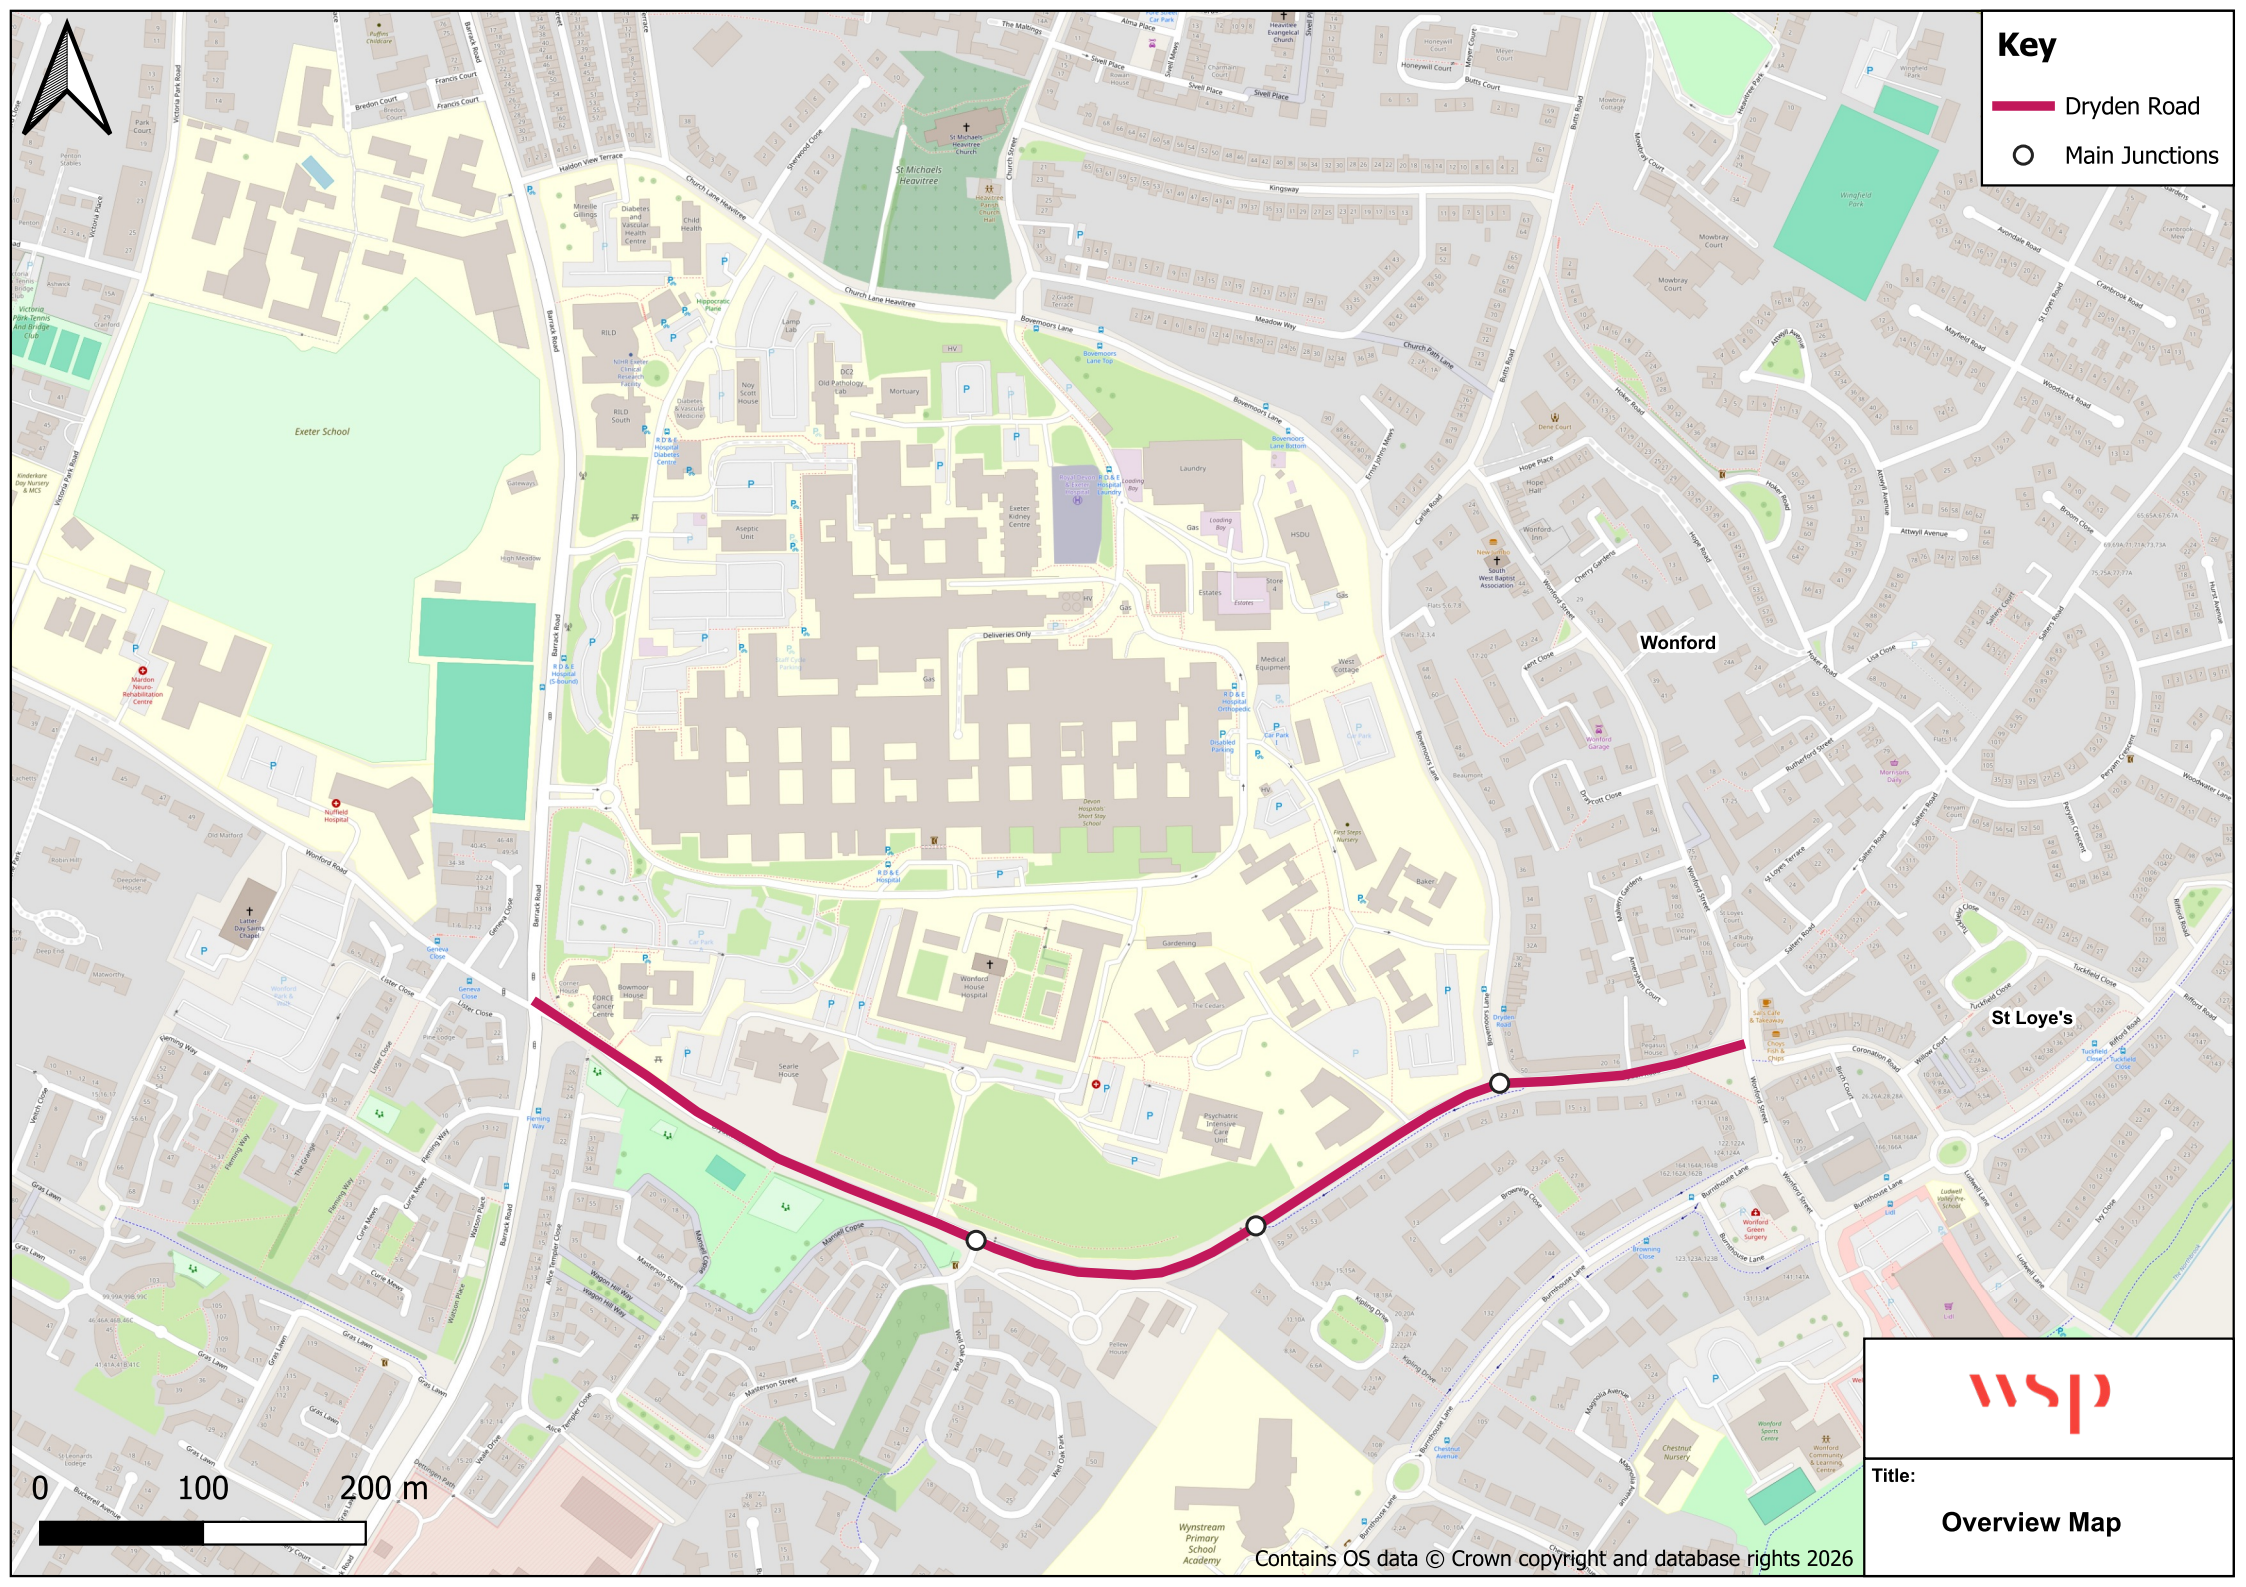

Key

-  Dryden Road
-  Main Junctions

0 100 200 m

Title:
Overview Map