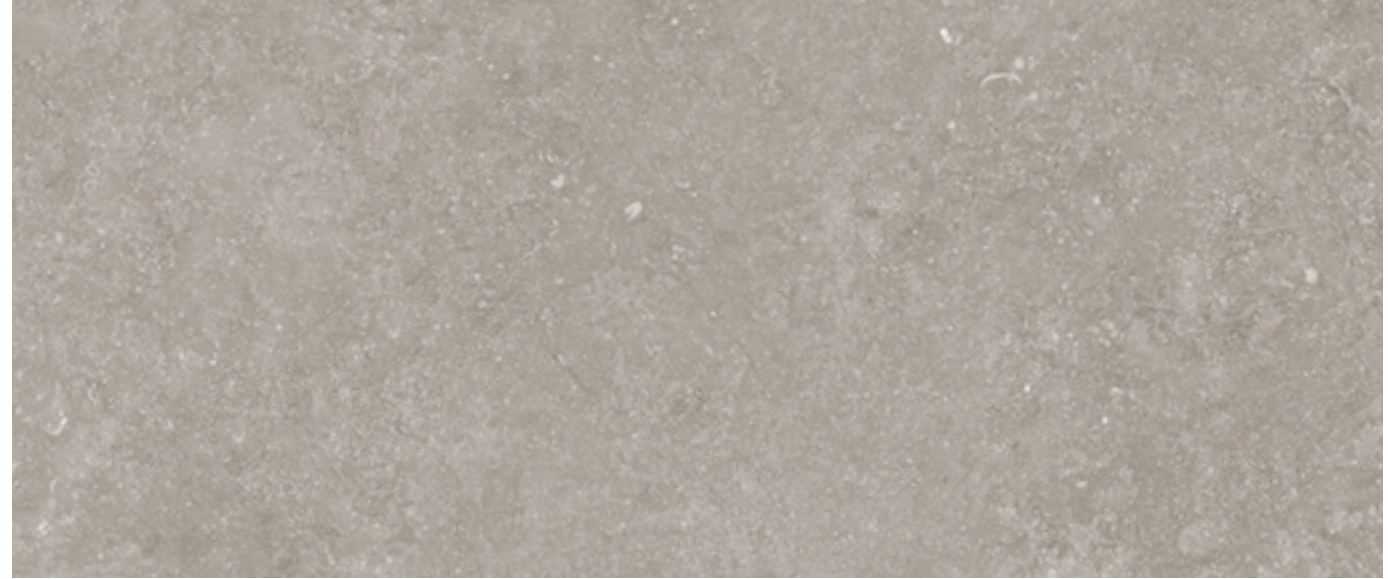

# RESTROOMS/SHOWER

SW7657 TINSMITH  
FIELD PAINT

POLISHED CONCRETE FLOOR

INPRO BIOPRISM SHADOW P9081  
SHOWER WALLS/FLOOR

CROSSVILLE BELJN PLATINUM SOLITAIRE  
SHOWER FLOOR-OPTION2

CROSSVILLE BELJN PLATINUM SOLITAIRE  
SHOWER FLOOR-OPTION2