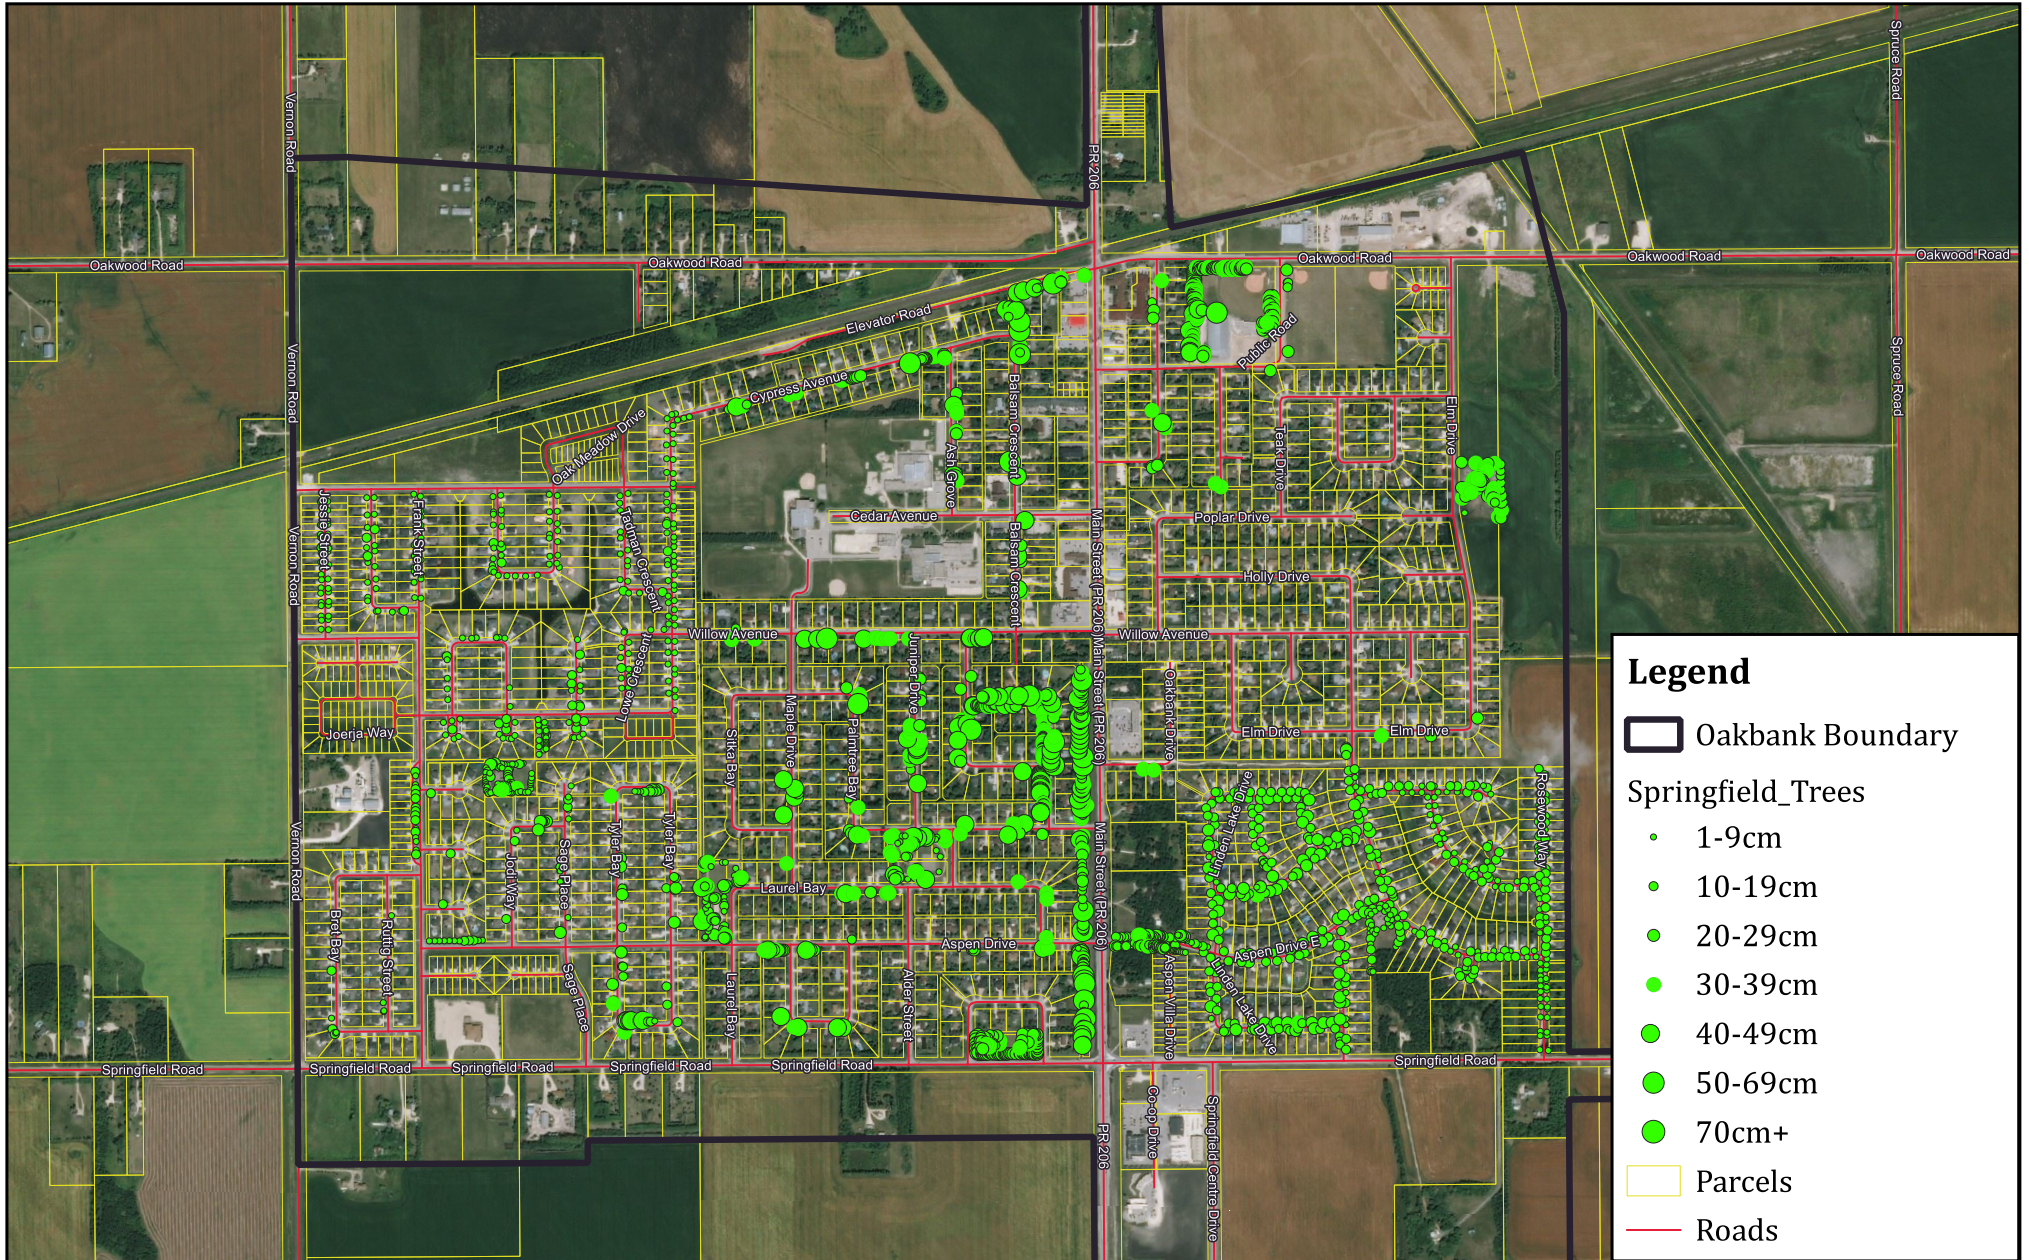

**Regional Municipality of Springfield
Oakbank Tree Inventory by DBH**

Scale: 1:15,000

Legend

-  Oakbank Boundary
- Springfield_Trees**
 -  1-9cm
 -  10-19cm
 -  20-29cm
 -  30-39cm
 -  40-49cm
 -  50-69cm
 -  70cm+
-  Parcels
-  Roads