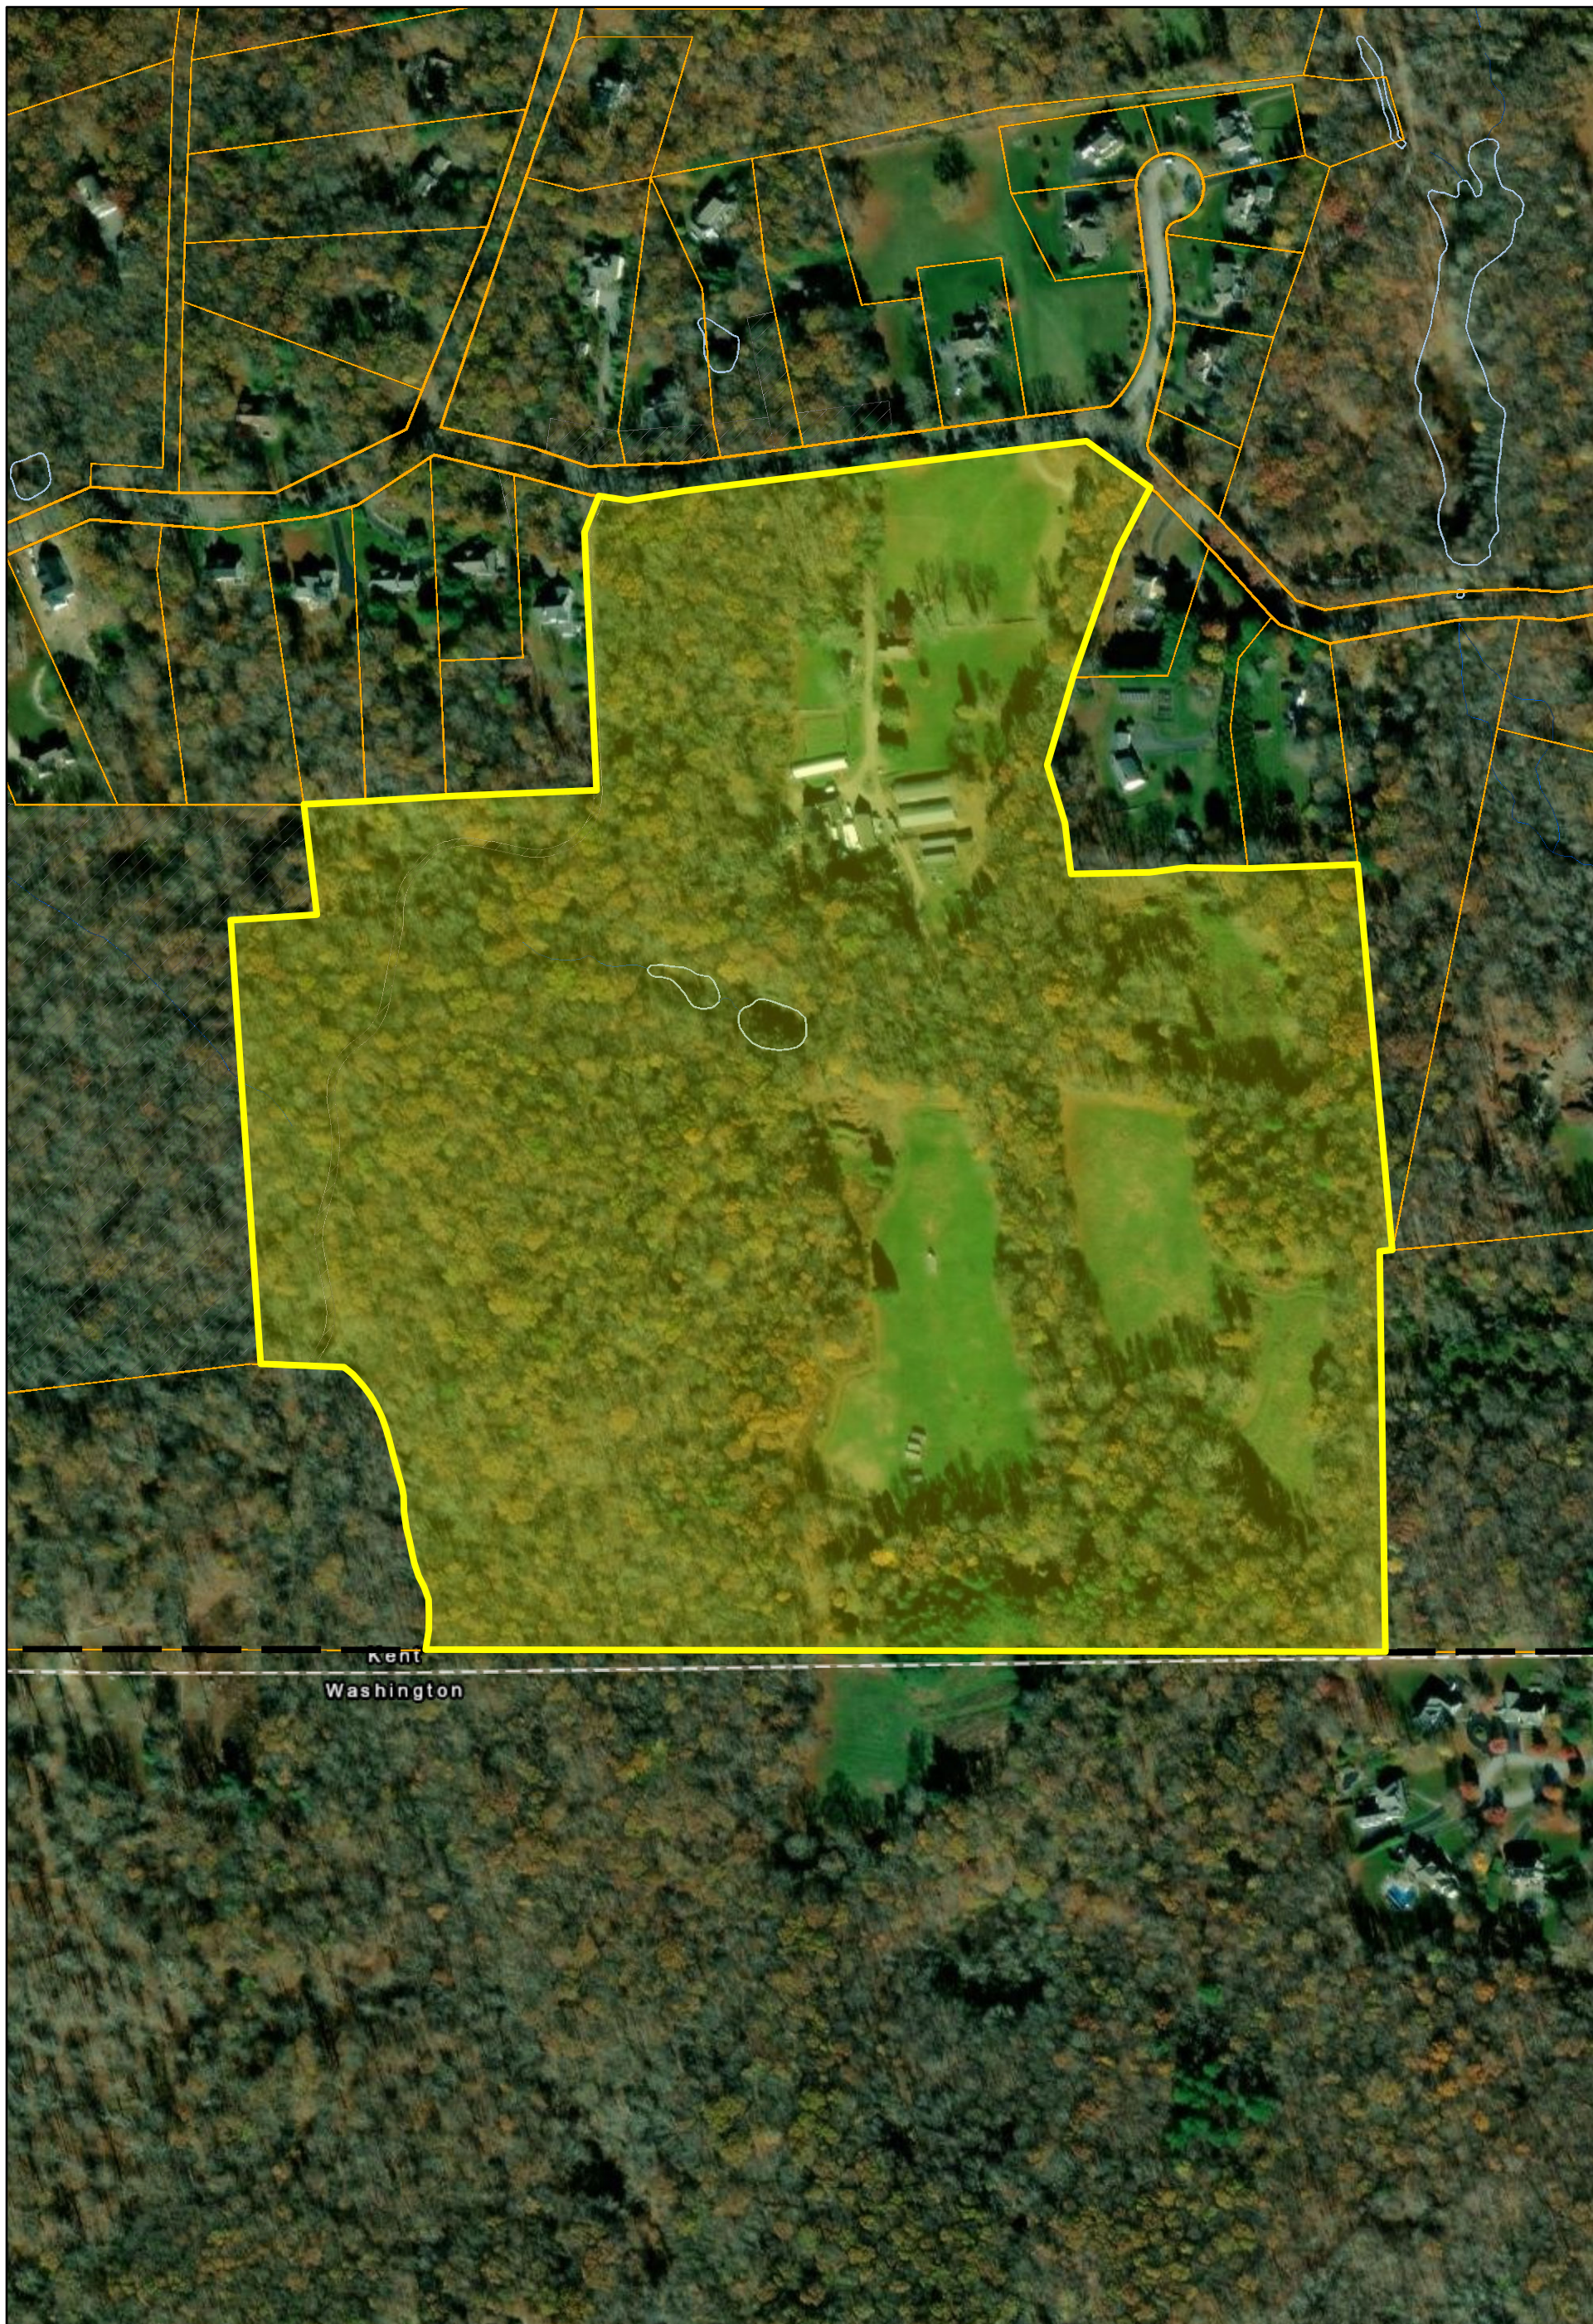

East Greenwich, RI

June 19, 2023

1 inch = 281 Feet

www.cai-tech.com

Data shown on this map is provided for planning and informational purposes only. The municipality and CAI Technologies are not responsible for any use for other purposes or misuse or misrepresentation of this map.