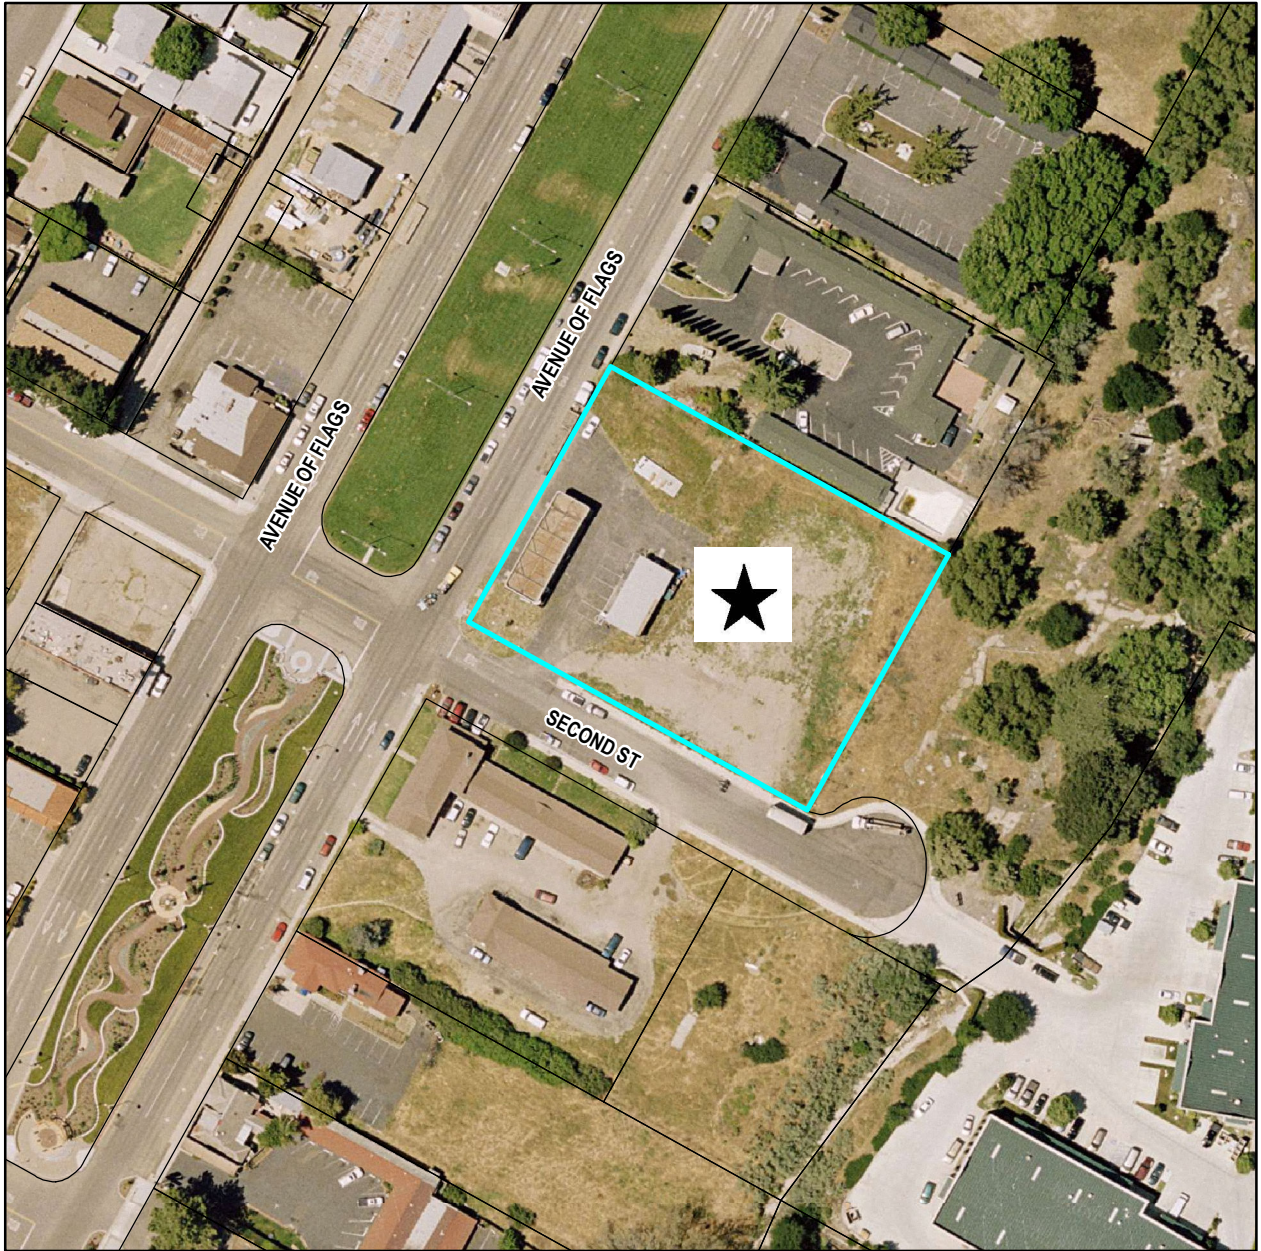

# Attachment 1 - Vicinity Map

0 45 90 180 Feet

## Legend

 City Parcels

 Project Location