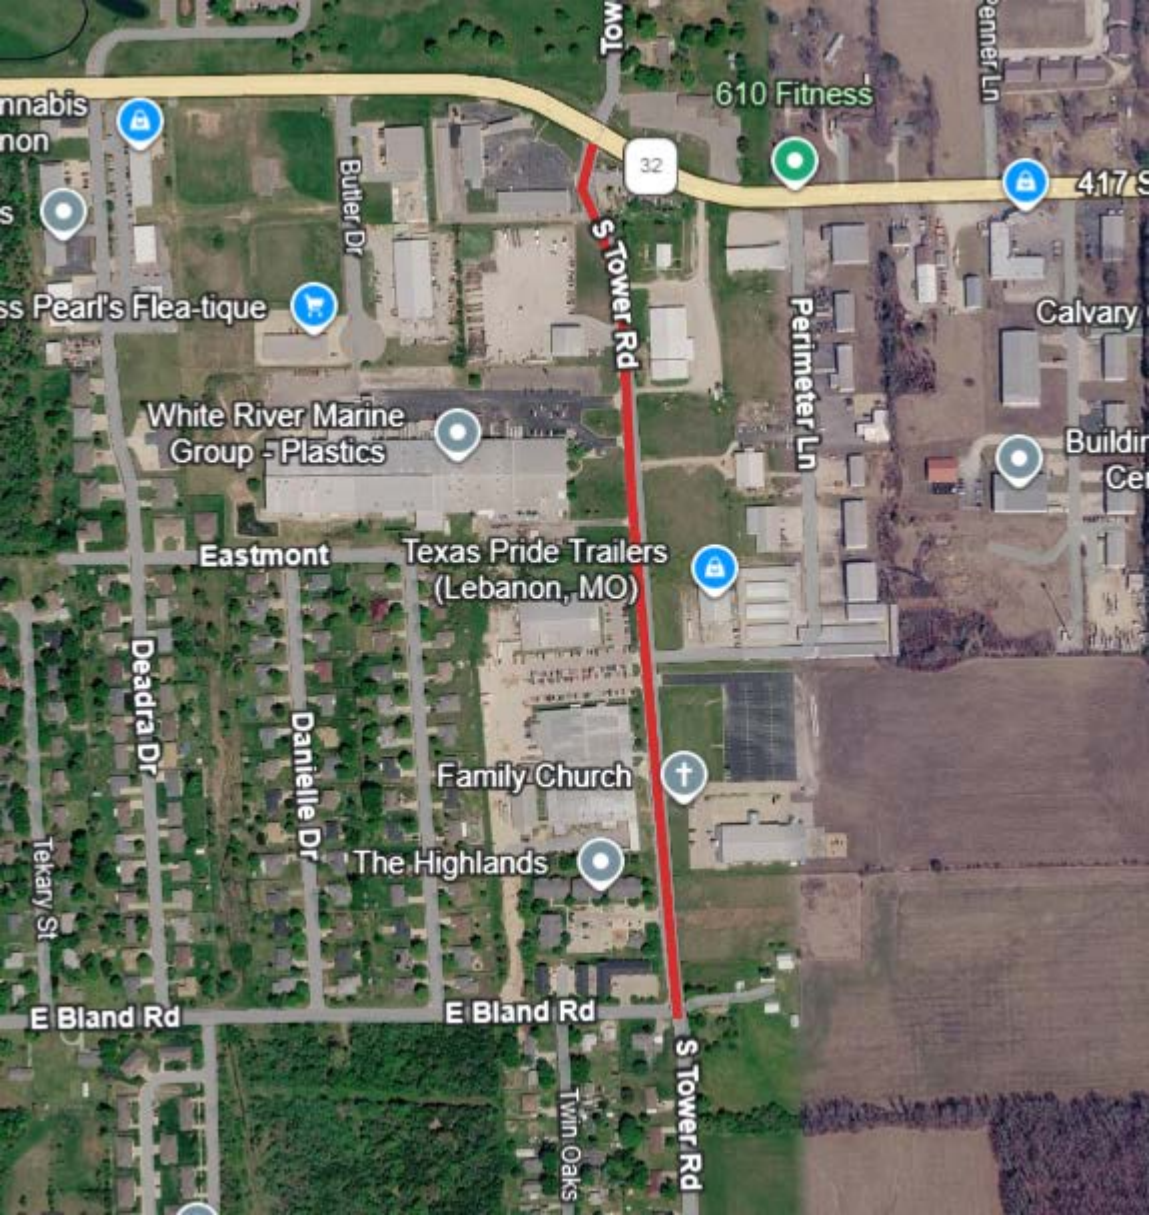

TOOL

610 Fitness

emmer Ln

nnabis
non

Butler Dr

32

S Tower Rd

417 S

ss Pearl's Flea-tique

Perimeter Ln

Calvary

White River Marine
Group -Plastics

Buildin
Ce

Eastmont

Texas Pride Trailers
(Lebanon, MO)

Deadra Dr

Danielle Dr

Family Church

The Highlands

Tekary St

E Bland Rd

E Bland Rd

S Tower Rd

Twin Oaks