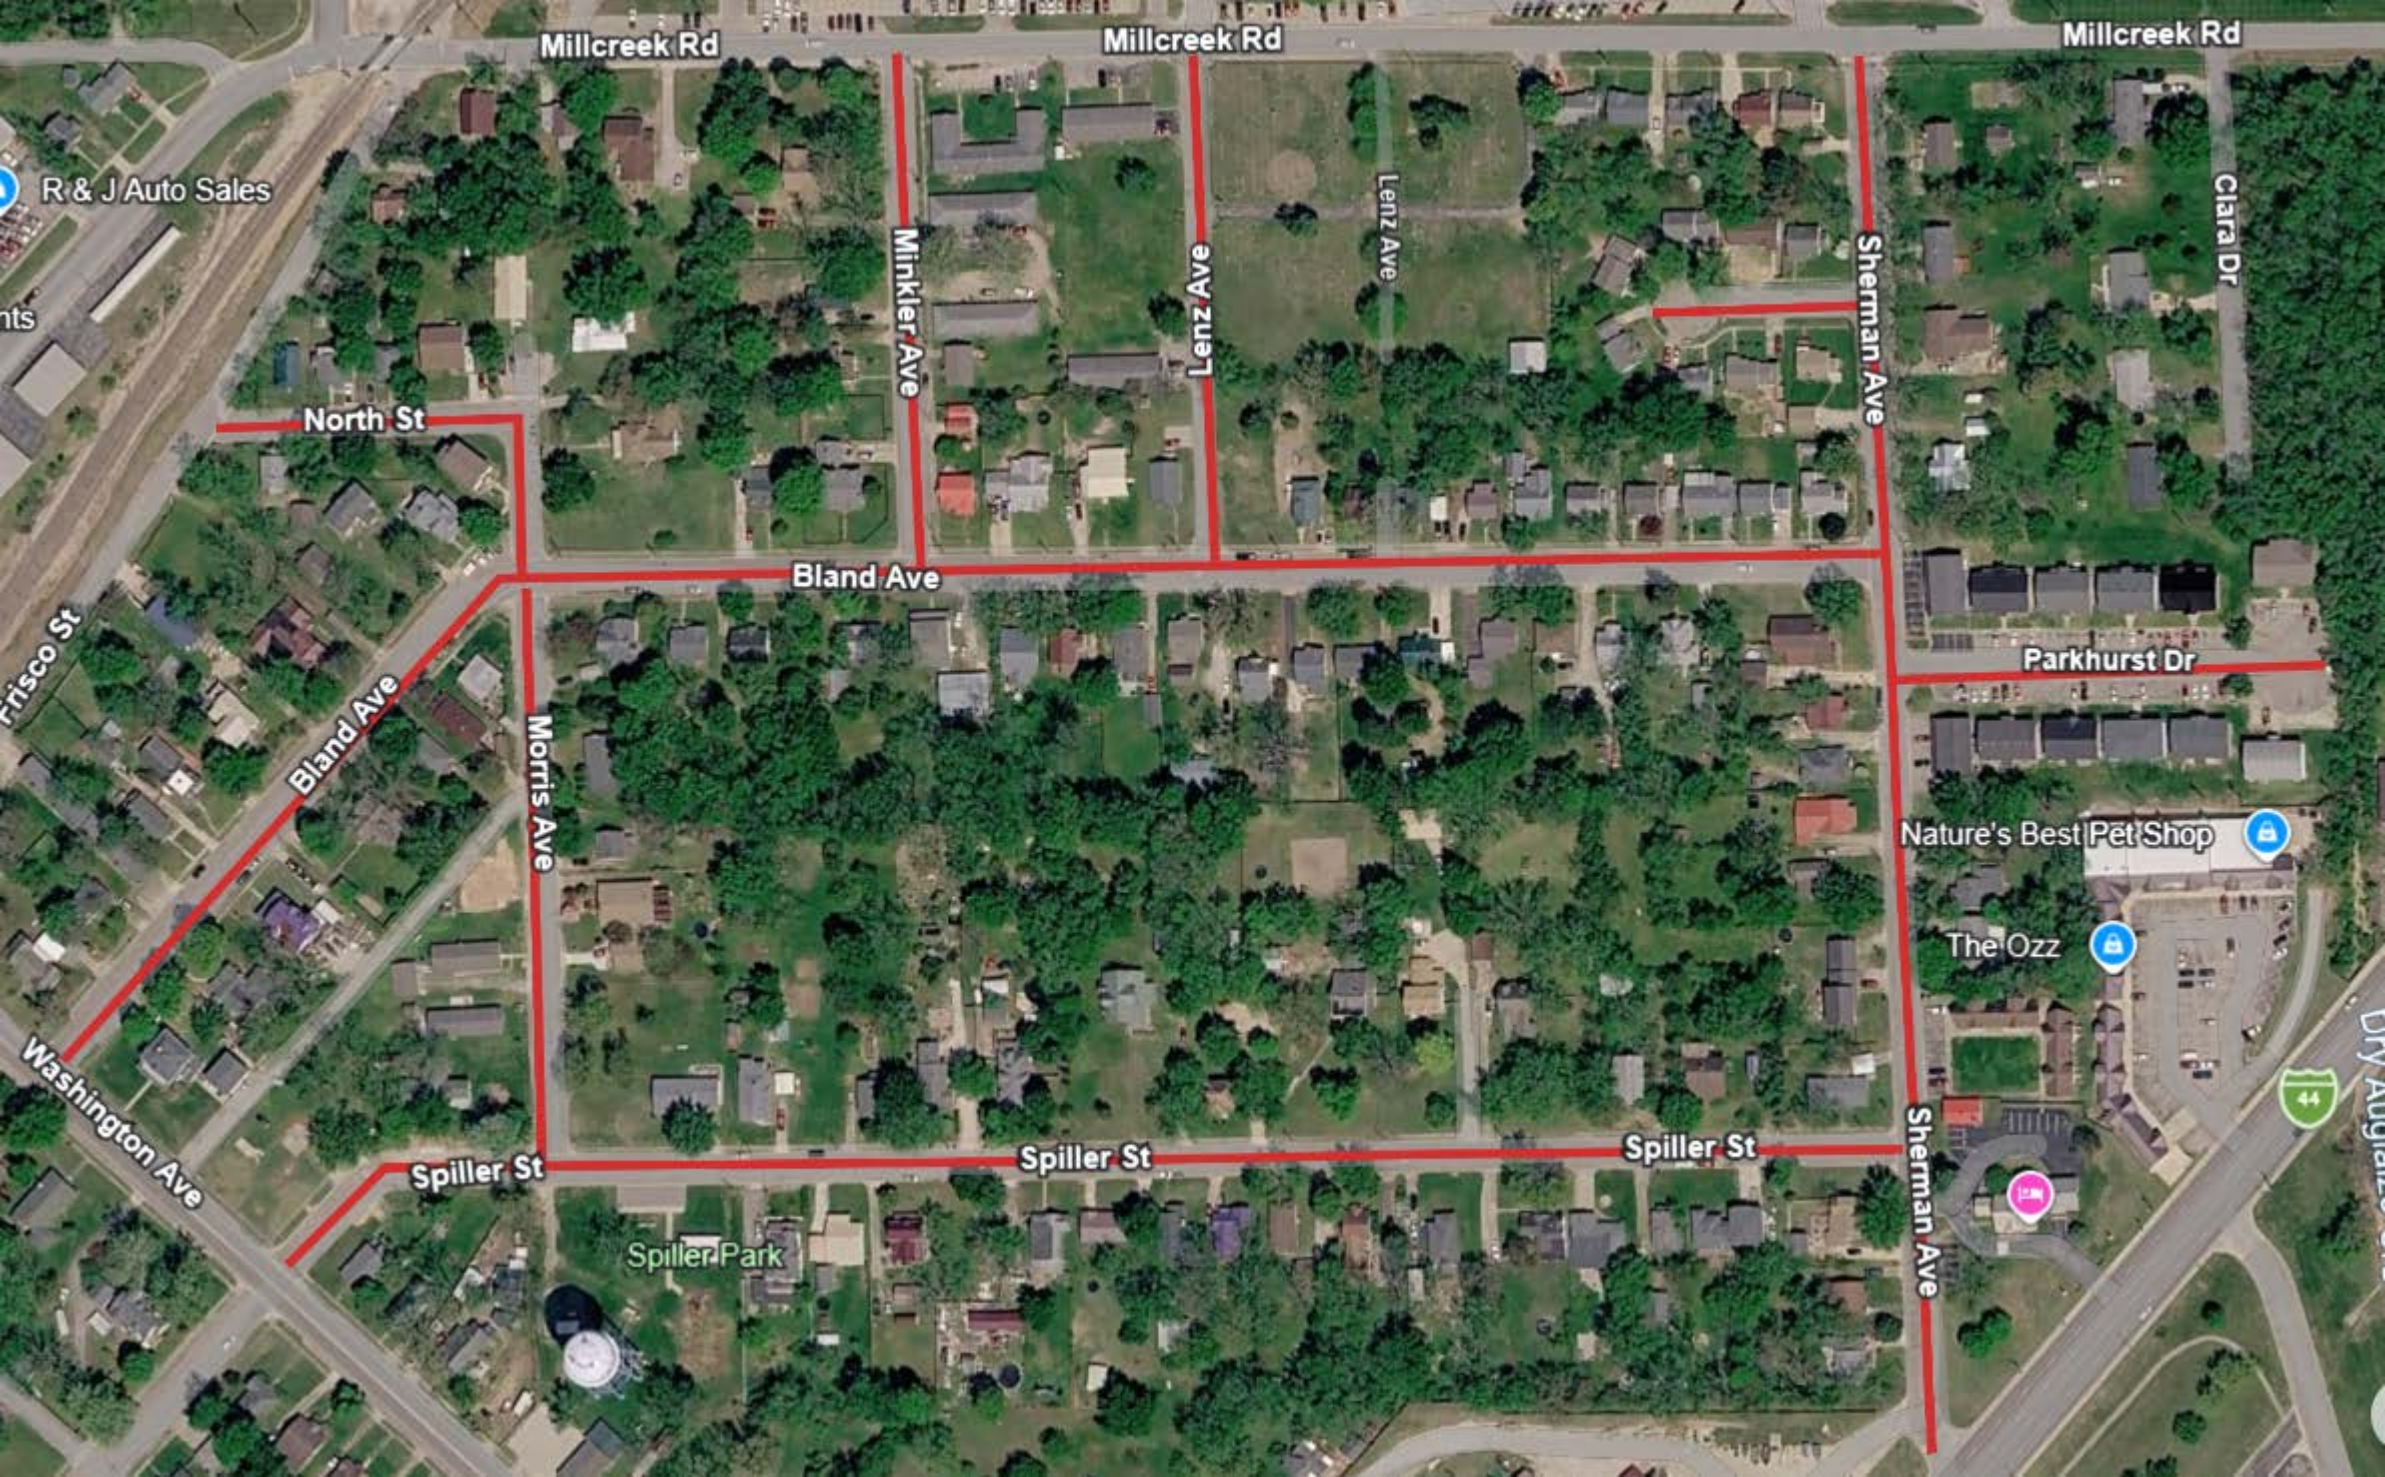

"Exhibit A"

Fiscal Year 2027 Overlays

Ward	L.F.	Street	Section	Current Condition	Est. Cost
2	1,332	BLAND AVENUE	SHERMAN TO MORRIS	fail	\$47,952
2	686	BLAND AVENUE	MORRIS TO WASHINGTON	fail	\$29,327
2	185	CAMBRIDGE COURT	SHERMAN TO END	fail	\$4,579
2	513	LENZ	BLAND TO MILLCREEK	fail	\$11,543
2	513	MINKLER	BLAND TO MILLCREEK	fail	\$16,160
2	393	PARKHURST	SHERMAN TO END	fail	\$10,611
2	448	NORTH	BLAND TO FRISCO	fail	\$16,128
2	565	MORRIS	SPILLER TO BLAND	very poor	\$17,798
2	1,332	SPILLER	SHERMAN TO MORRIS	fail	\$41,958
2	310	SPILLER	MORRIS TO WASHINGTON	fail	\$11,160
2	1,412	SHERMAN AVENUE	ELM STREET TO MILLCREEK ROAD	fail	\$55,153
1	1,284	NORTHVIEW STREET	HERNDON ROAD TO HARRIS LANE	fail	\$39,406
3	400	SHEPERD HILLS	ELM STREET TO SOCKET	very poor	\$15,624
3	730	SOCKET STREET	DURHAM ROAD TO SHEPERD HILLS	very poor	\$28,514
3	720	DURHAM ROAD	END TO SOCKET	poor	\$28,123
3	435	DURHAM ROAD	SOCKET TO ELM	very poor	\$32,769
2	2512	TOWER ROAD	BLAND TO HWY 32	fail	\$138,662
2	2995	COPPERWOOD	TOWER TO TOWER	poor to fail	\$132,259
2	994	CANDLEBARK	COPPERWOOD TO COPPERWOOD	very poor	\$43,939
Total	17,759			Total	\$721,665

Sherman Ave

Clara Dr

Bland Ave

Bland Ave

Morris Ave

Parkhurst Dr

Nature's Best Pet Shop

The Ozz

Spiller St

Spiller St

Spiller St

Sherman Ave

Spiller Park

Herndon Rd

Herndon Rd

Birchbark Ln

Lebanon Microgreens

Maple Dr

Town & County

Durham Rd

Dowds Catfish & BBQ

U.S. Route 66

Alexis Ave

Hero Restaurant