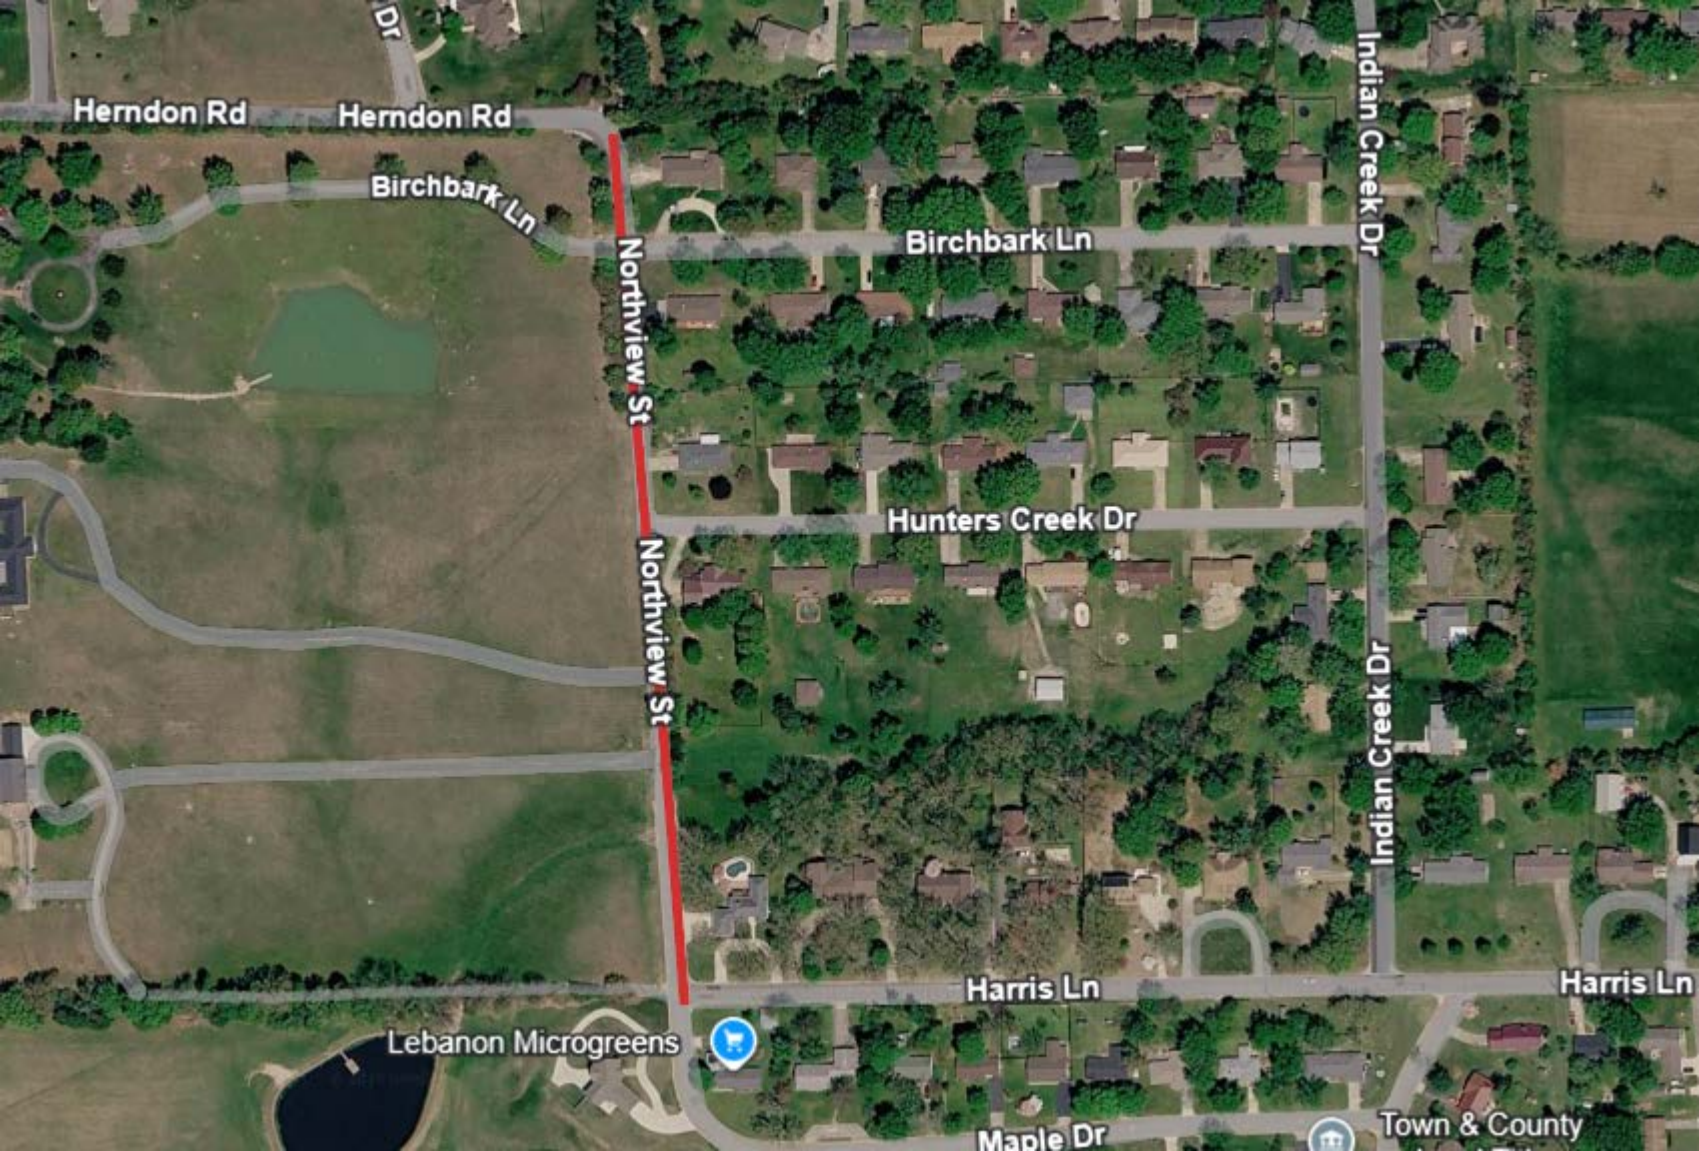

"Exhibit A"

Fiscal Year 2027 Overlays

Ward	L.F.	Street	Section	Current Condition	Est. Cost
2	1,332	BLAND AVENUE	SHERMAN TO MORRIS	fail	\$47,952
2	686	BLAND AVENUE	MORRIS TO WASHINGTON	fail	\$29,327
2	185	CAMBRIDGE COURT	SHERMAN TO END	fail	\$4,579
2	513	LENZ	BLAND TO MILLCREEK	fail	\$11,543
2	513	MINKLER	BLAND TO MILLCREEK	fail	\$16,160
2	393	PARKHURST	SHERMAN TO END	fail	\$10,611
2	448	NORTH	BLAND TO FRISCO	fail	\$16,128
2	565	MORRIS	SPILLER TO BLAND	very poor	\$17,798
2	1,332	SPILLER	SHERMAN TO MORRIS	fail	\$41,958
2	310	SPILLER	MORRIS TO WASHINGTON	fail	\$11,160
2	1,412	SHERMAN AVENUE	ELM STREET TO MILLCREEK ROAD	fail	\$55,153
1	1,284	NORTHVIEW STREET	HERNDON ROAD TO HARRIS LANE	fail	\$39,406
3	400	SHEPERD HILLS	ELM STREET TO SOCKET	very poor	\$15,624
3	730	SOCKET STREET	DURHAM ROAD TO SHEPERD HILLS	very poor	\$28,514
3	720	DURHAM ROAD	END TO SOCKET	poor	\$28,123
3	435	DURHAM ROAD	SOCKET TO ELM	very poor	\$32,769
2	2512	TOWER ROAD	BLAND TO HWY 32	fail	\$138,662
2	2995	COPPERWOOD	TOWER TO TOWER	poor to fail	\$132,259
2	994	CANDLEBARK	COPPERWOOD TO COPPERWOOD	very poor	\$43,939
Total	17,759			Total	\$721,665

Spiller St

Spiller St

Spiller St

Sherman Ave

Spiller Park

Herndon Rd

Herndon Rd

Birchbark Ln

Northview St

Birchbark Ln

Indian Creek Dr

Hunters Creek Dr

Northview St

Indian Creek Dr

Harris Ln

Harris Ln