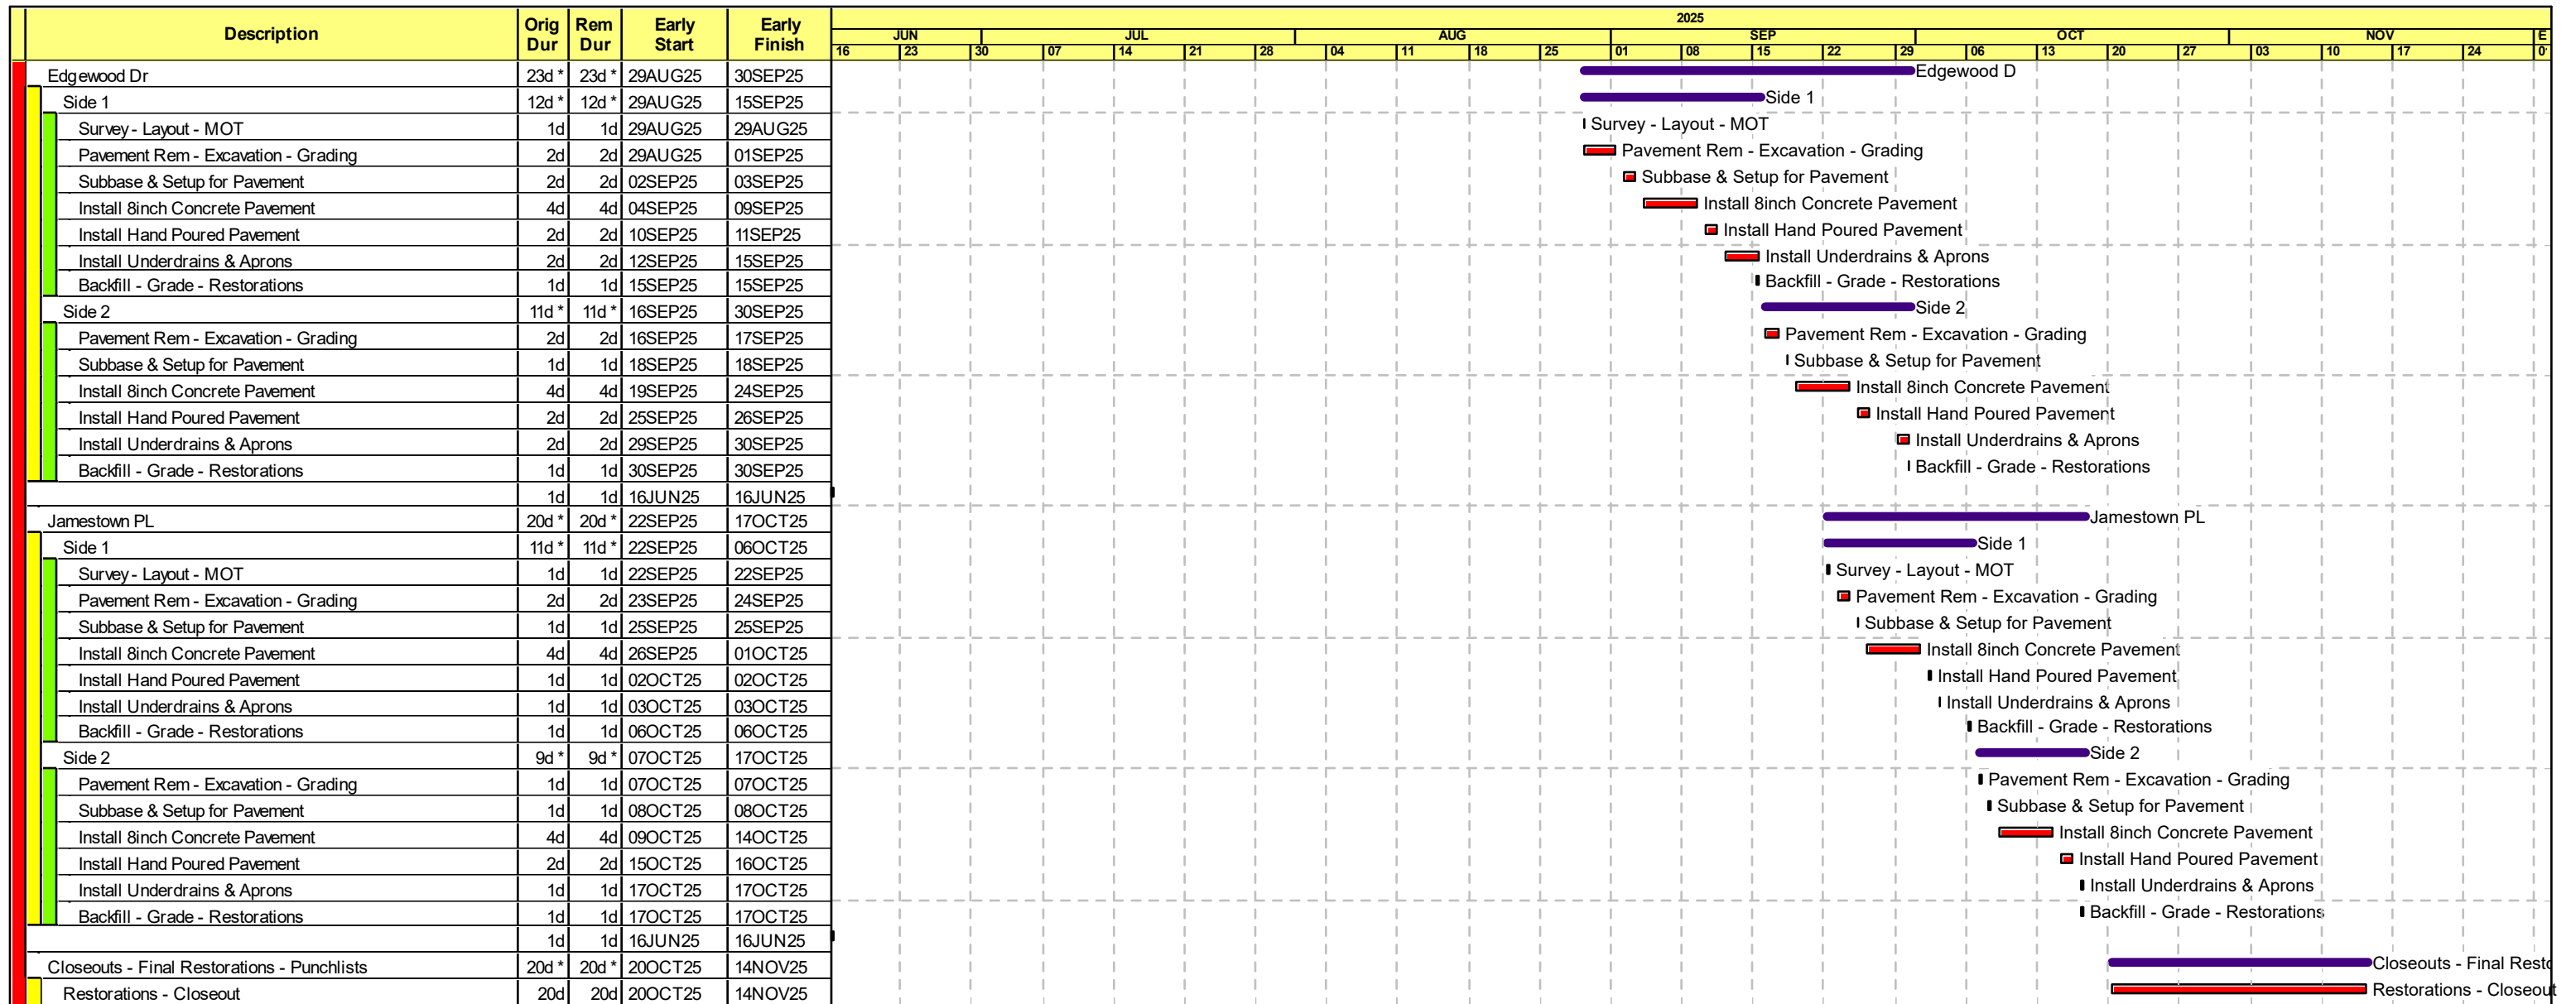

Start date 16JUN25
 Finish date 14NOV25
 Data date 16JUN25
 Run date 05JUN25
 Page number 1A
 © Primavera Systems, Inc.

Fabrizi Trucking & Paving Co
 Lorain OPWC 38B

Early bar
 Progress bar
 Critical bar
 Summary bar
 Start milestone point
 Finish milestone point

Start date 16JUN25
 Finish date 14NOV25
 Data date 16JUN25
 Run date 05JUN25
 Page number 2A
 © Primavera Systems, Inc.

Fabrizi Trucking & Paving Co
 Lorain OPWC 38B

- █ Early bar
- █ Progress bar
- █ Critical bar
- █ Summary bar
- ◆ Start milestone point
- ◆ Finish milestone point