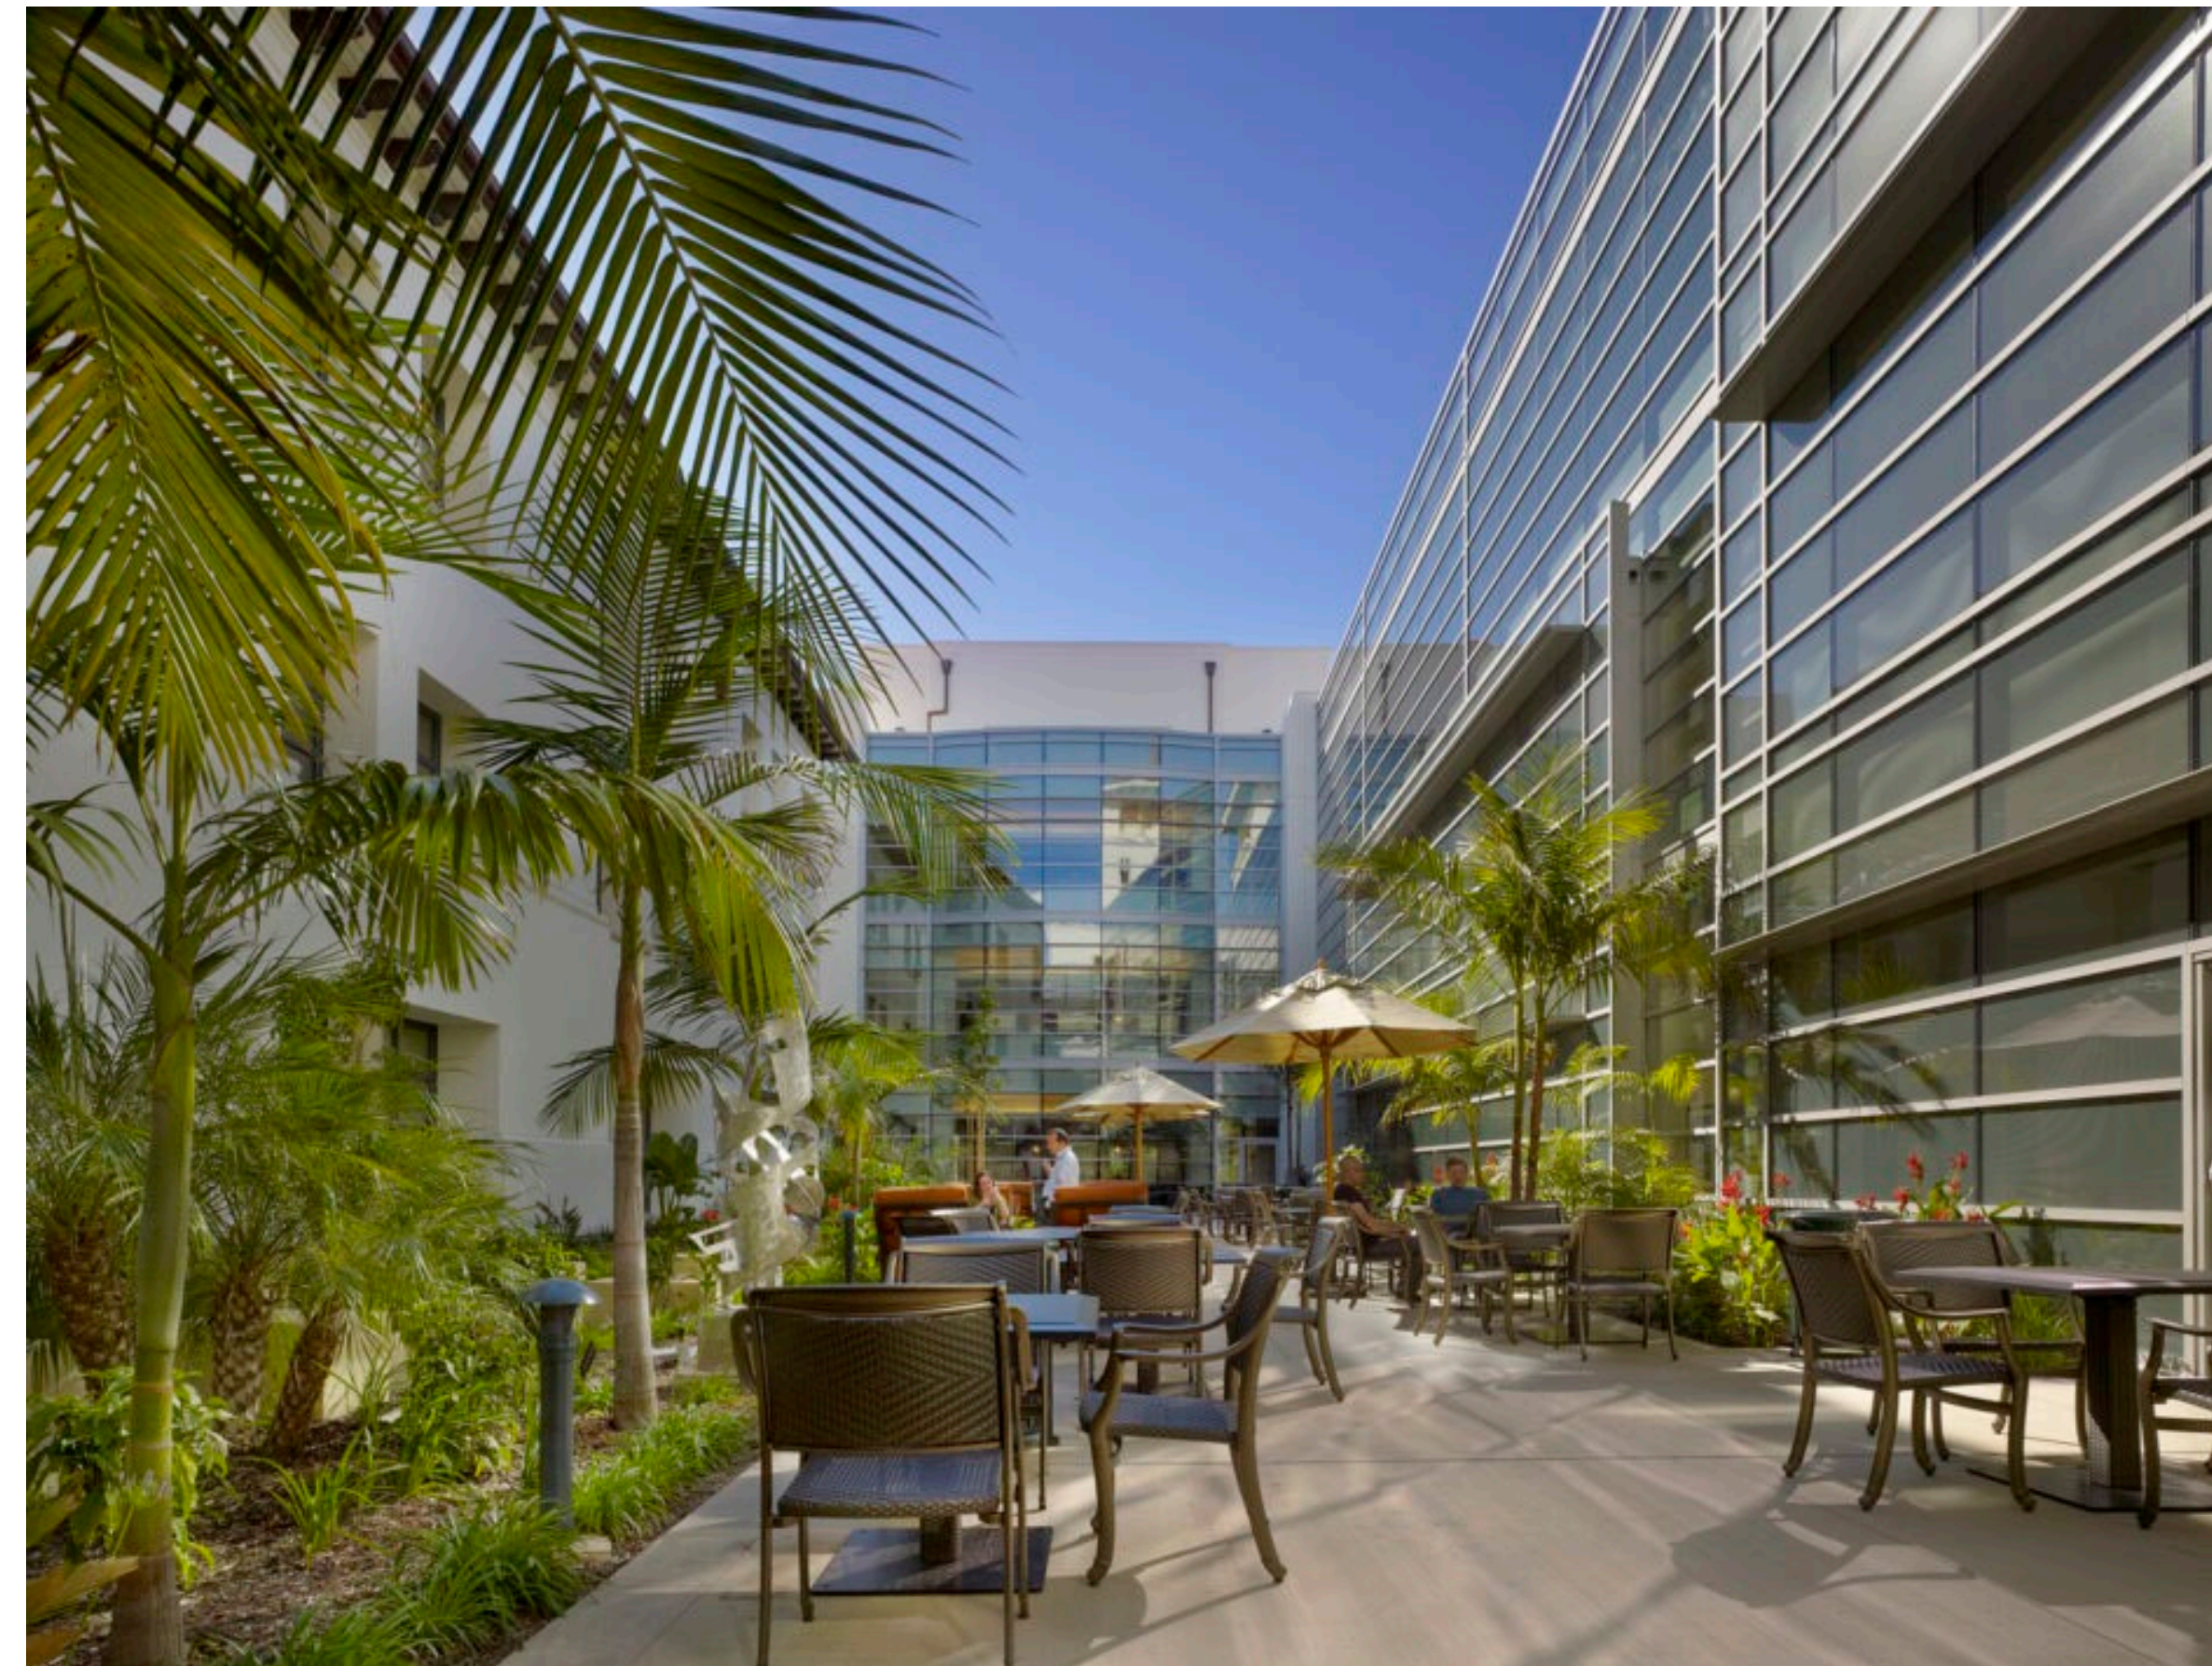

Cottage – Buellton MOB

Exterior Design Concepts

Blending agrarian and ranch styles to align to nearby properties. The design juxtaposes contemporary glass forms with traditional materials and design motifs. Timber, board and batten, glass, stucco, and steel reflect the local vernacular. Key arrival points are emphasized by architectural massings.

Rendering - Main Entry

Exterior Rendering - McMurray Road